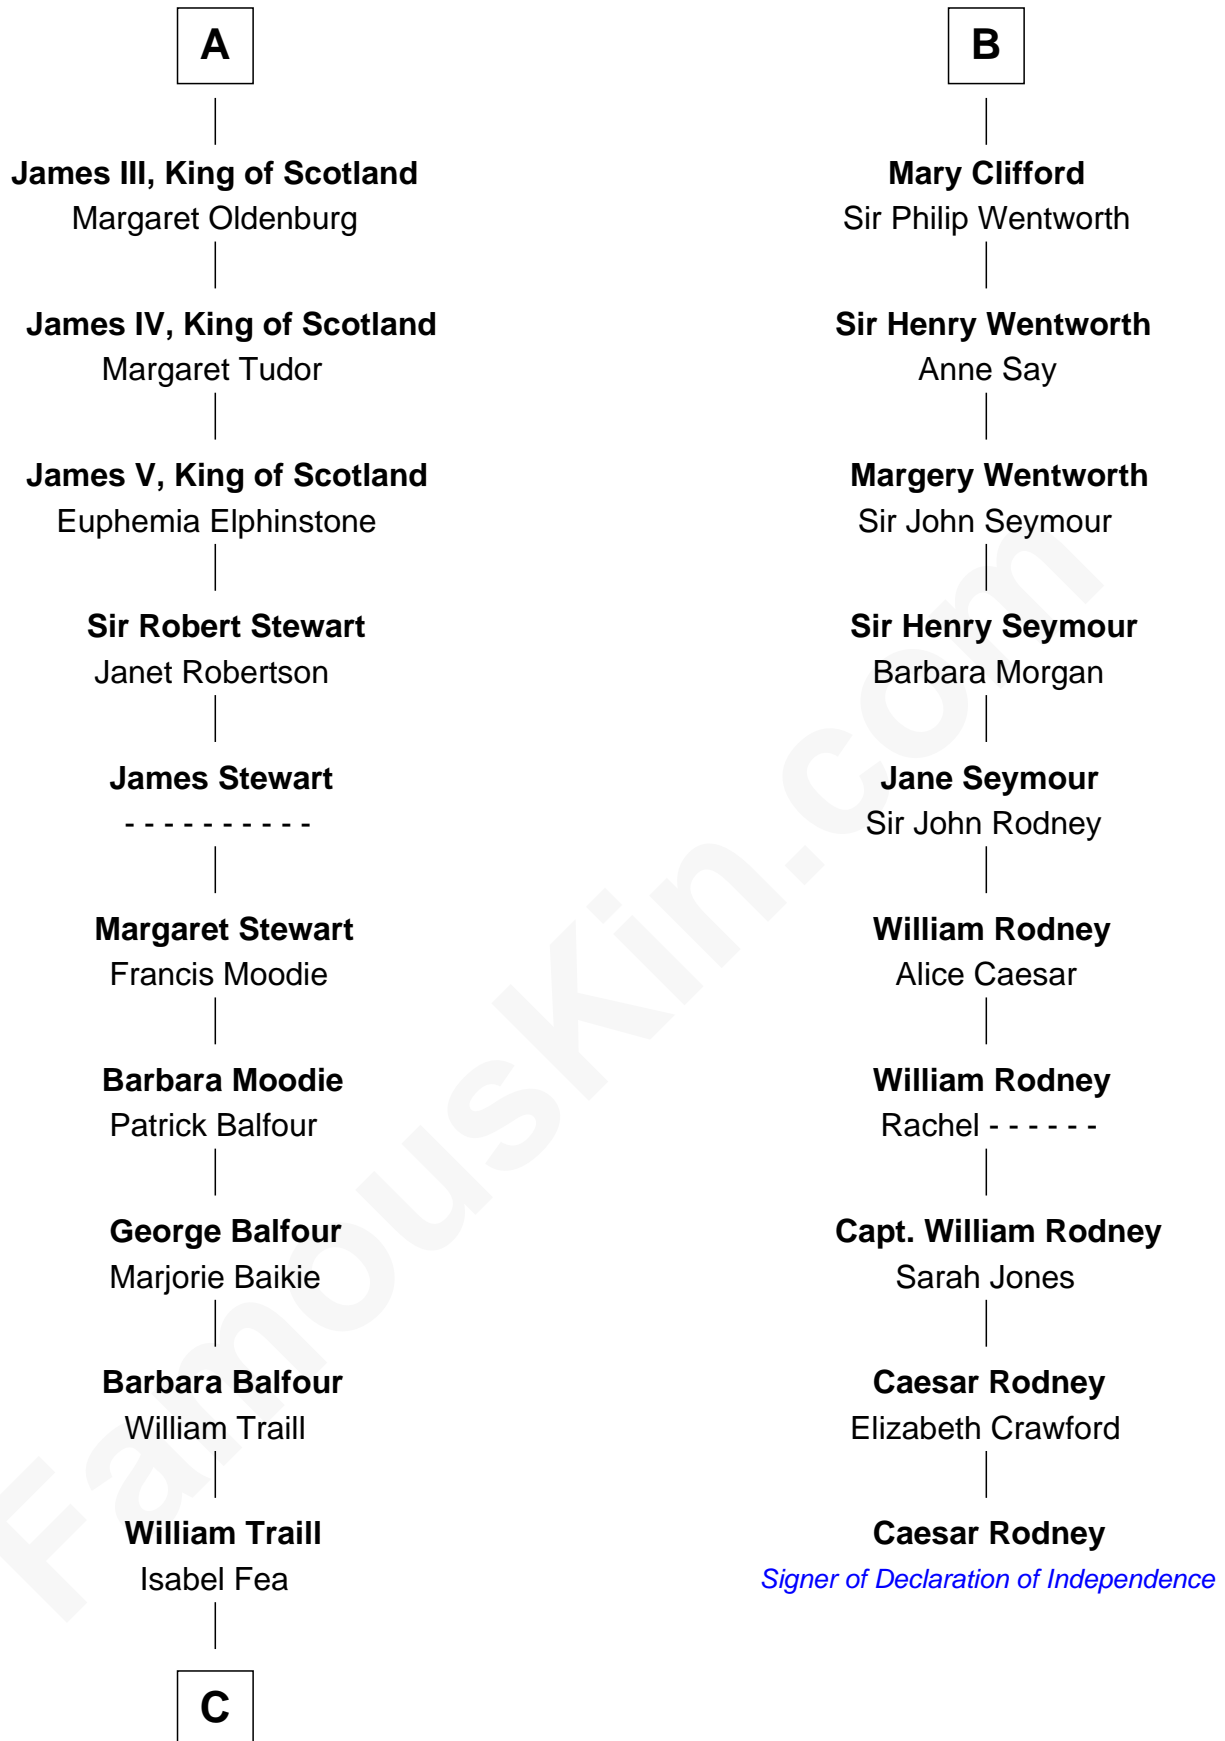

FamousKin.com
Relationship Chart of
James Russell Lowell
American "Fireside" Poet

16th cousin 4 times removed of

Caesar Rodney
Signer of the Declaration of Independence

C

Robert Traill
Mary Whipple

Mary Whipple Traill
Keith Spence