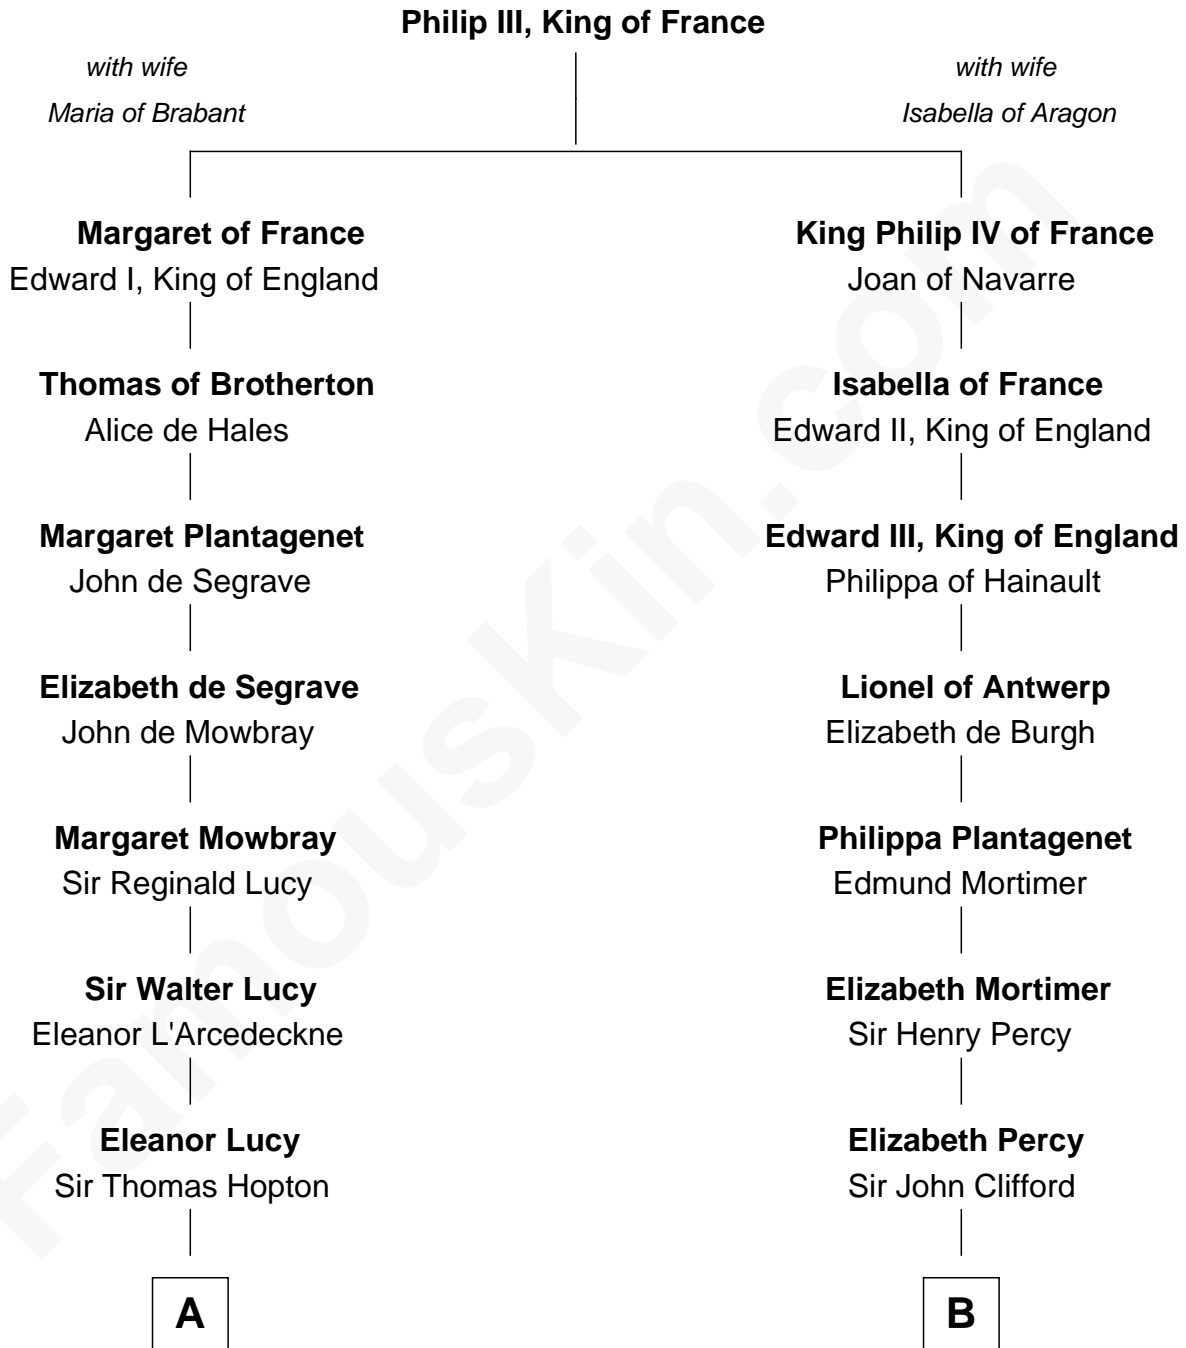

**FamousKin.com**  
**Relationship Chart of**  
**James Russell Lowell**  
*American "Fireside" Poet*

**16th cousin 4 times removed of**

**Caesar Rodney**  
*Signer of the Declaration of Independence*

**C**