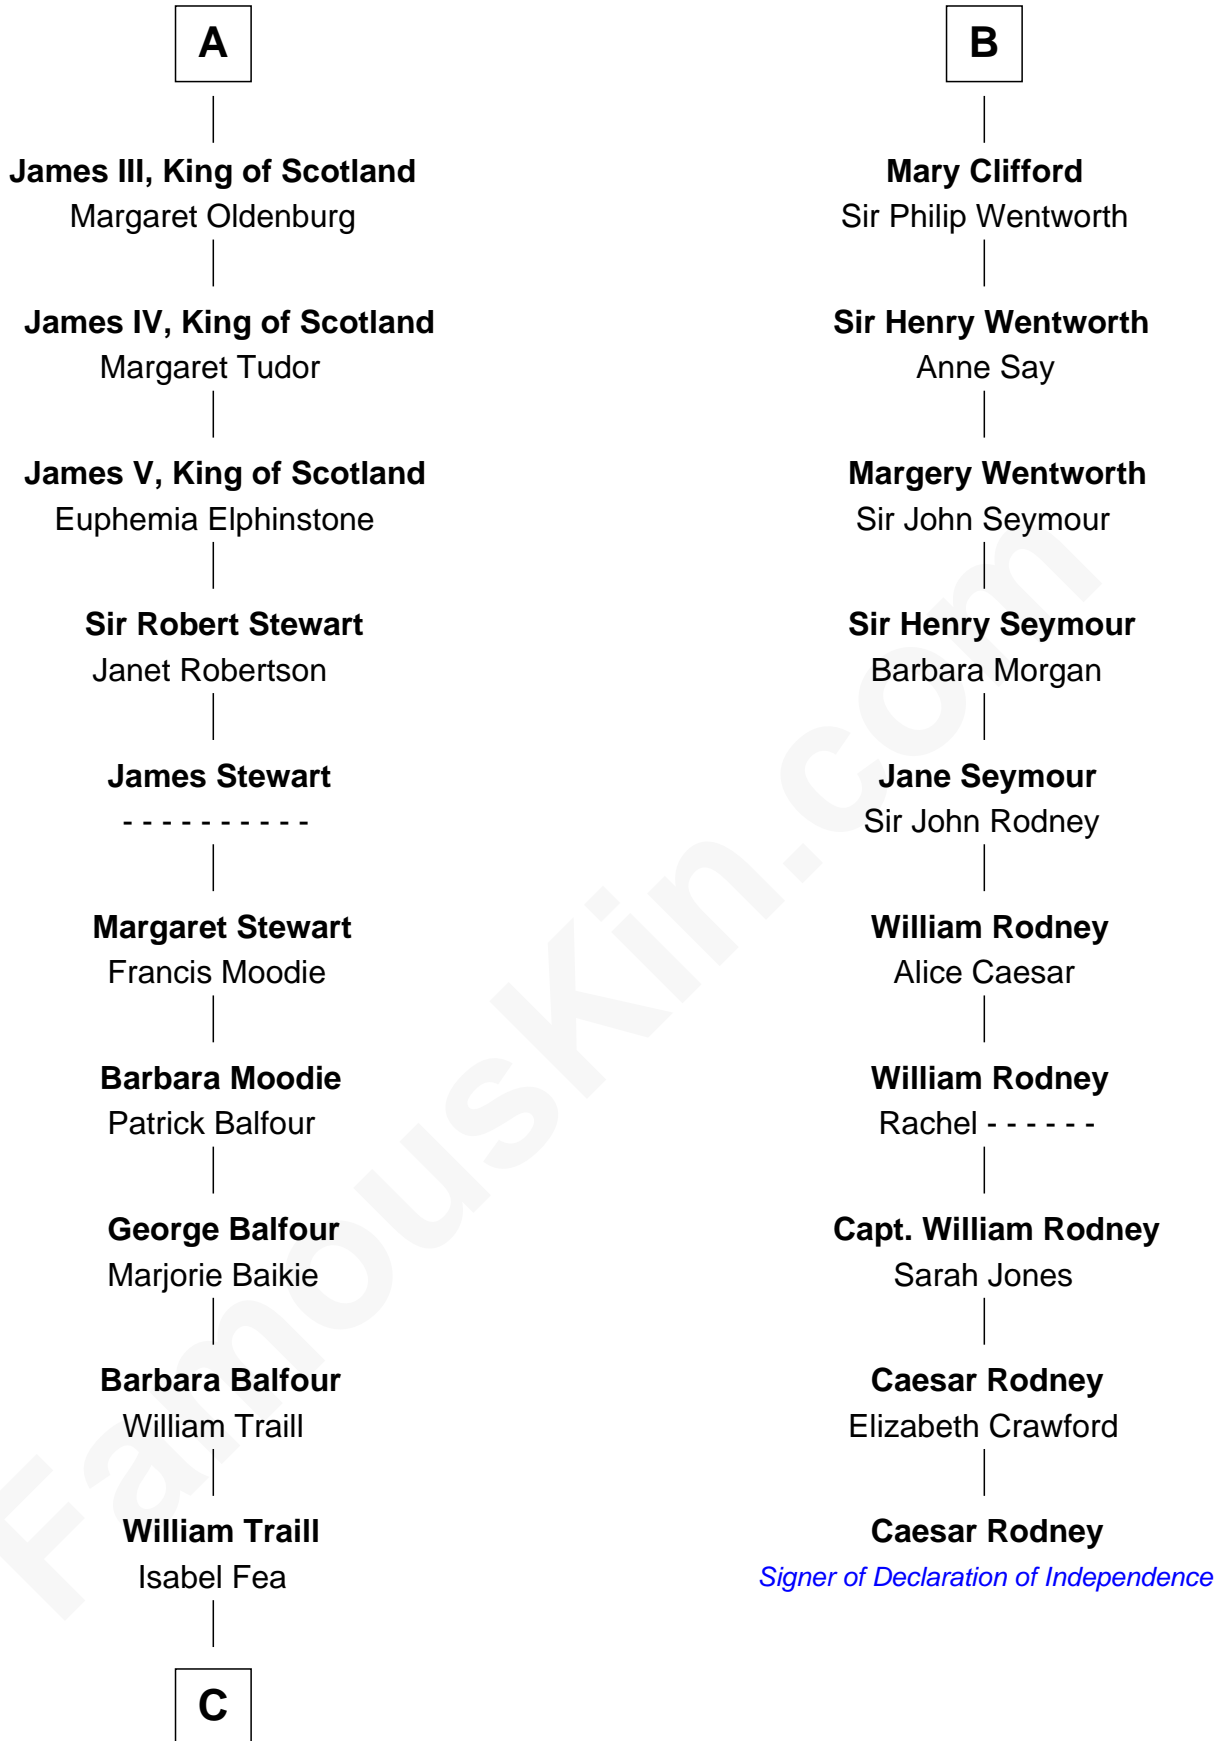

**FamousKin.com**  
**Relationship Chart of**  
**James Russell Lowell**  
*American "Fireside" Poet*

**16th cousin 4 times removed of**

**Caesar Rodney**  
*Signer of the Declaration of Independence*

**C**