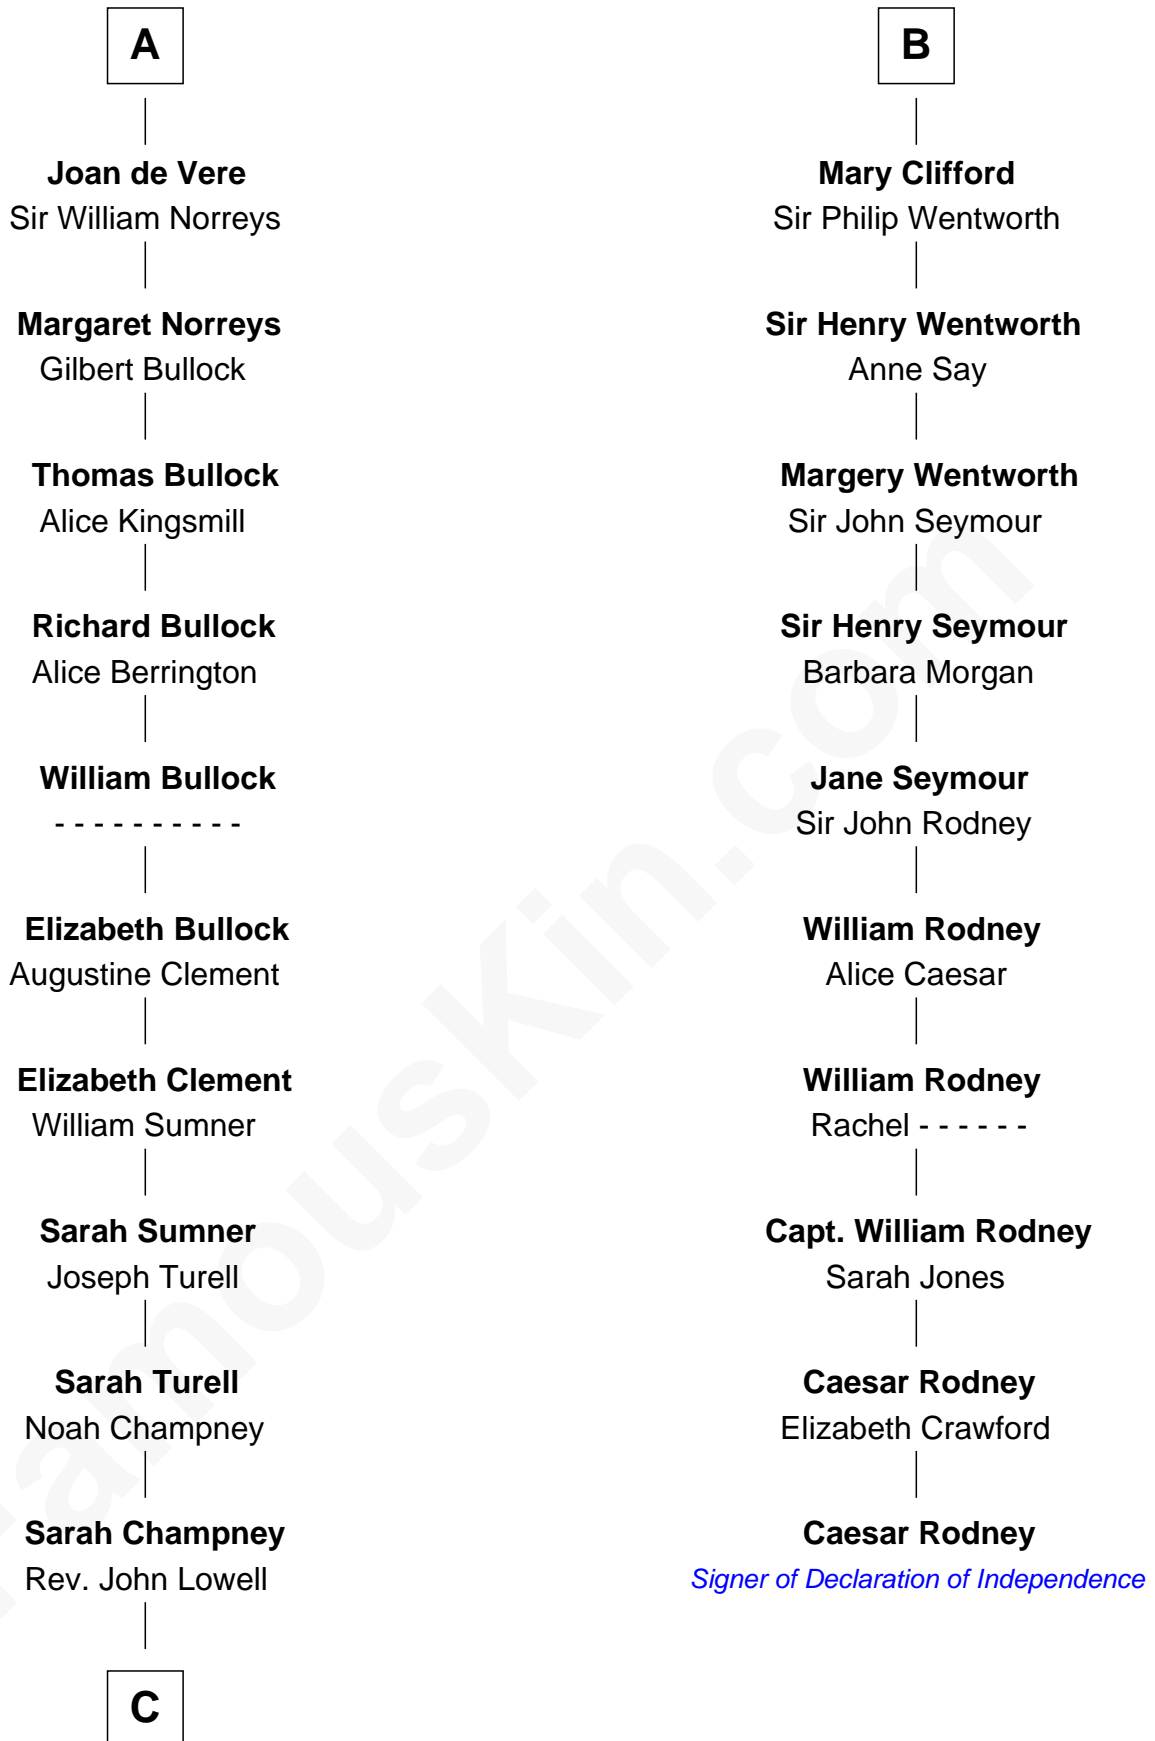

FamousKin.com
Relationship Chart of
James Russell Lowell
American "Fireside" Poet

16th cousin 3 times removed of

Caesar Rodney
Signer of the Declaration of Independence

C

John Lowell

Rebecca Russell

Rev. Charles Lowell

Harriet Brackett Spence

James Russell Lowell

American "Fireside" Poet

FamousKin.com