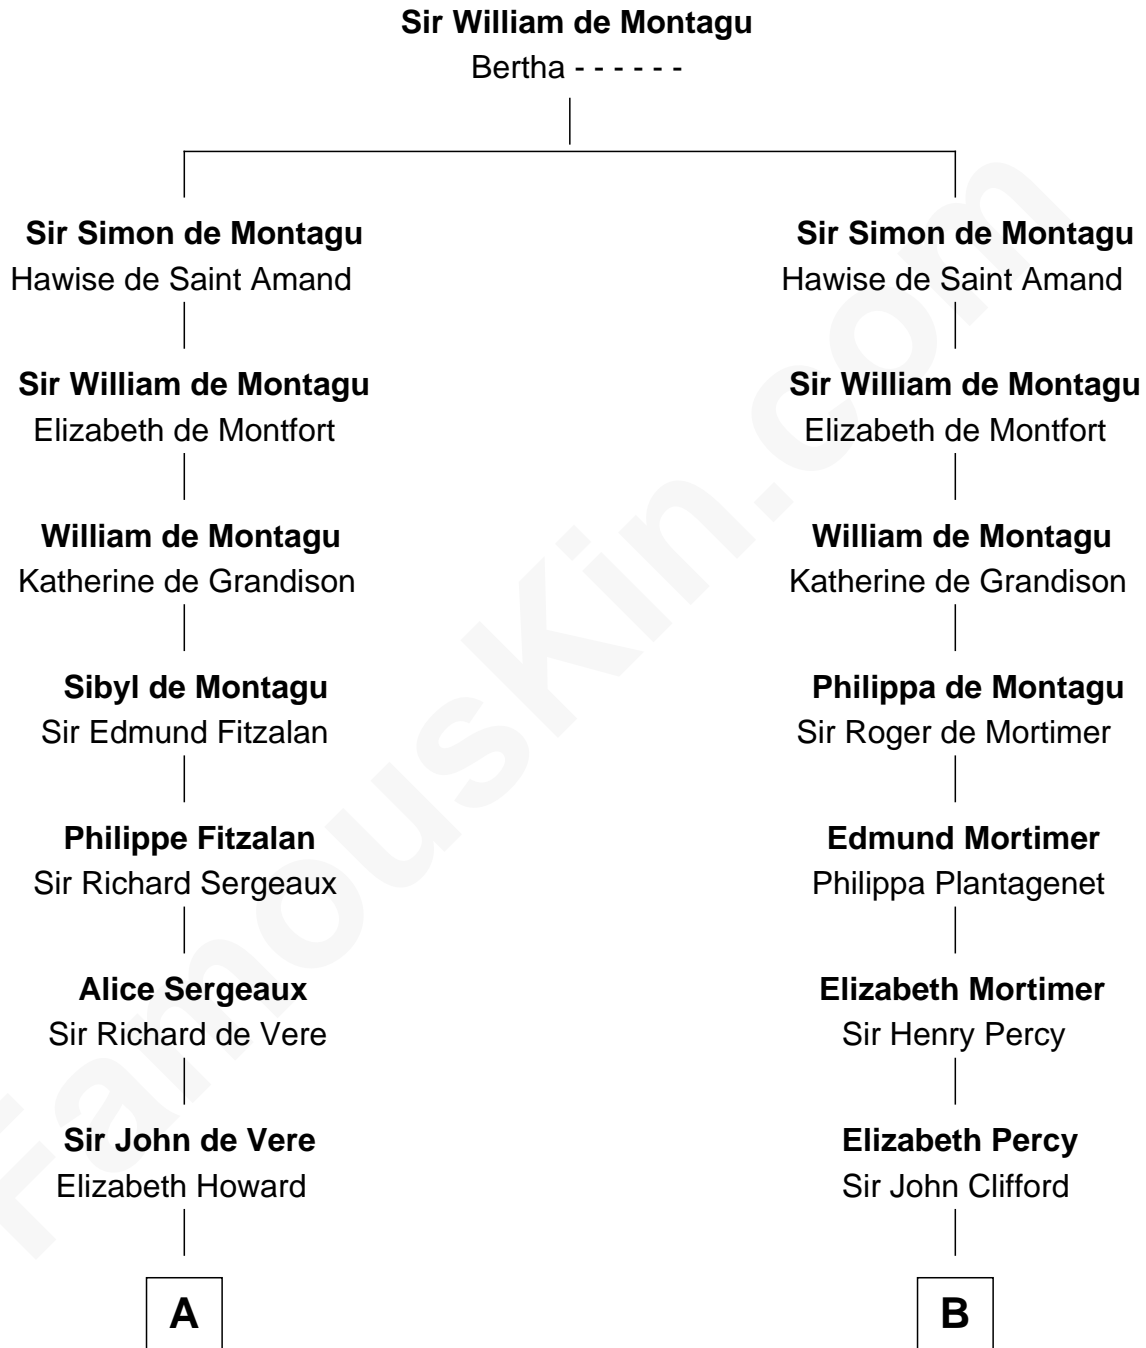

FamousKin.com
Relationship Chart of
James Russell Lowell
American "Fireside" Poet

16th cousin 3 times removed of

Caesar Rodney
Signer of the Declaration of Independence

C

John Lowell

Rebecca Russell

Rev. Charles Lowell

Harriet Brackett Spence

James Russell Lowell

American "Fireside" Poet

FamousKin.com