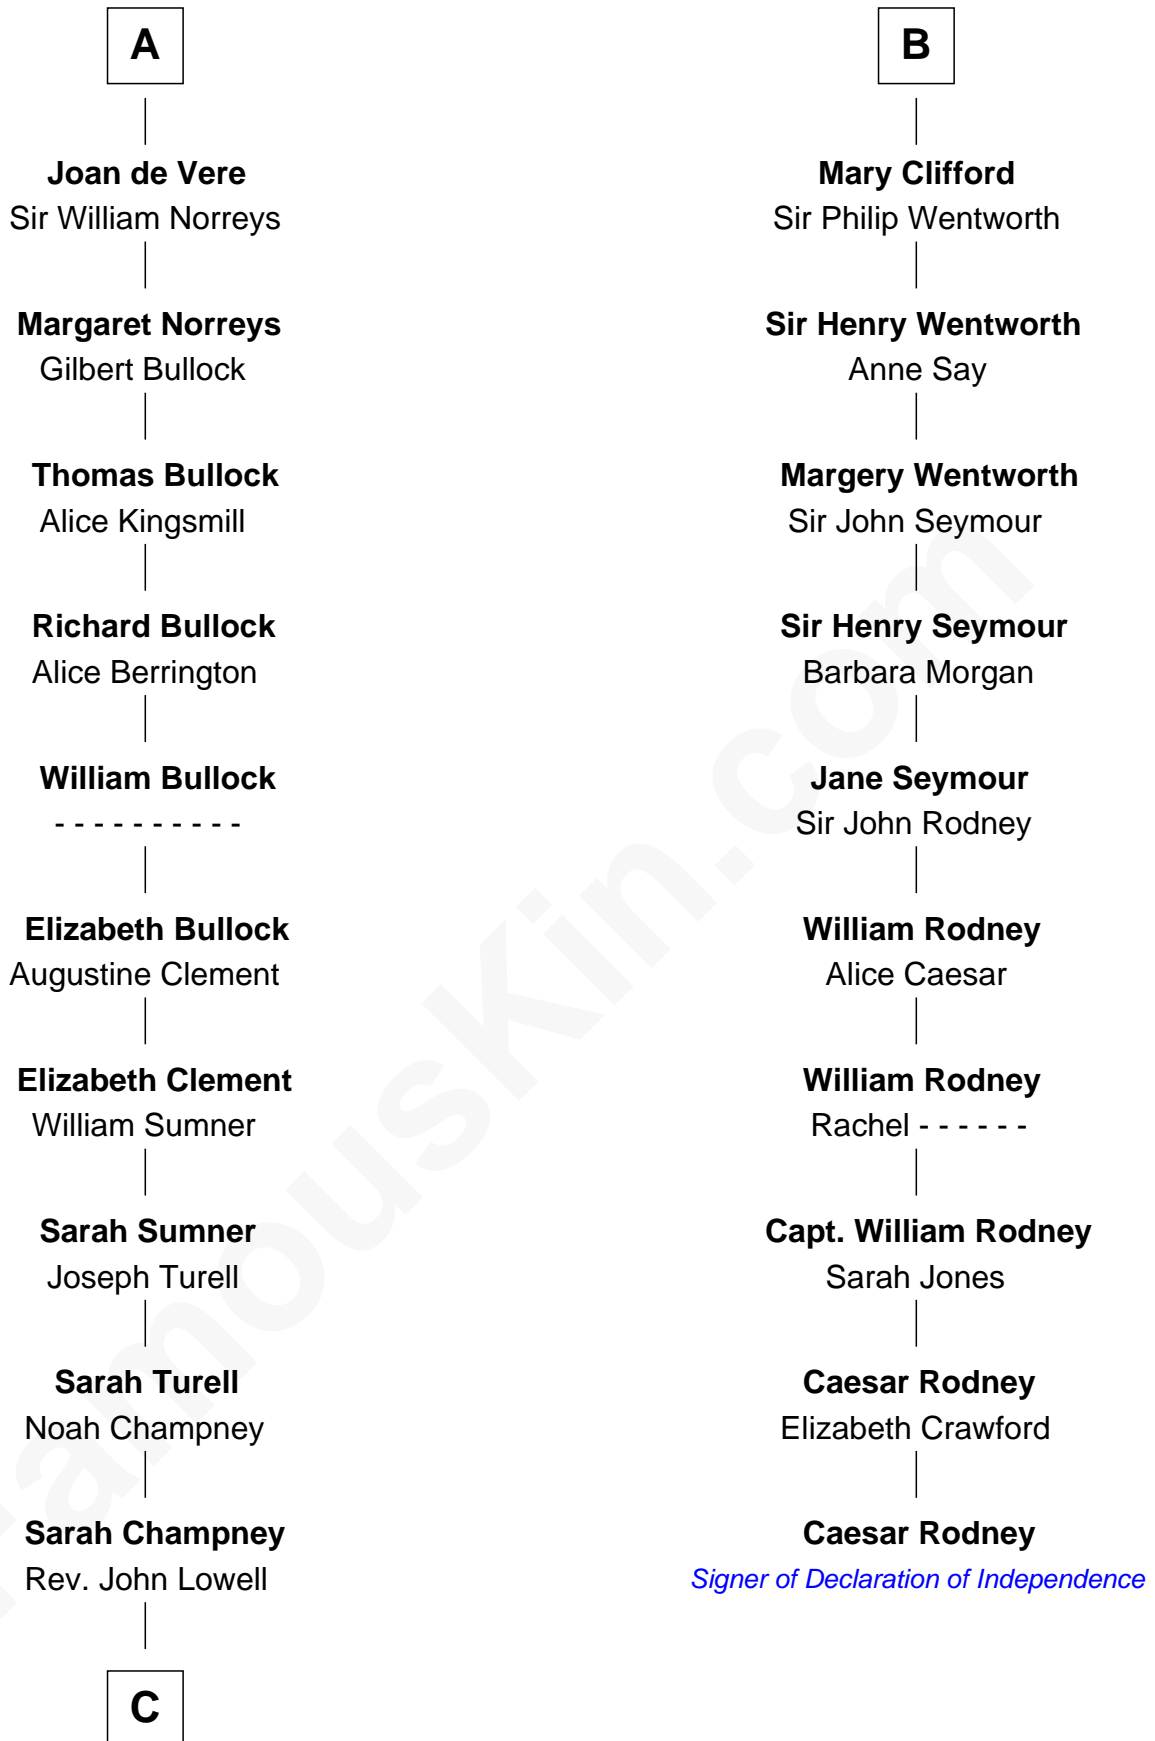

FamousKin.com
Relationship Chart of
James Russell Lowell
American "Fireside" Poet

16th cousin 3 times removed of

Caesar Rodney
Signer of the Declaration of Independence

Sir Henry de la Mare

C

—
John Lowell

Rebecca Russell

—
Rev. Charles Lowell

Harriet Brackett Spence

—
James Russell Lowell

American "Fireside" Poet

FamousKin.com