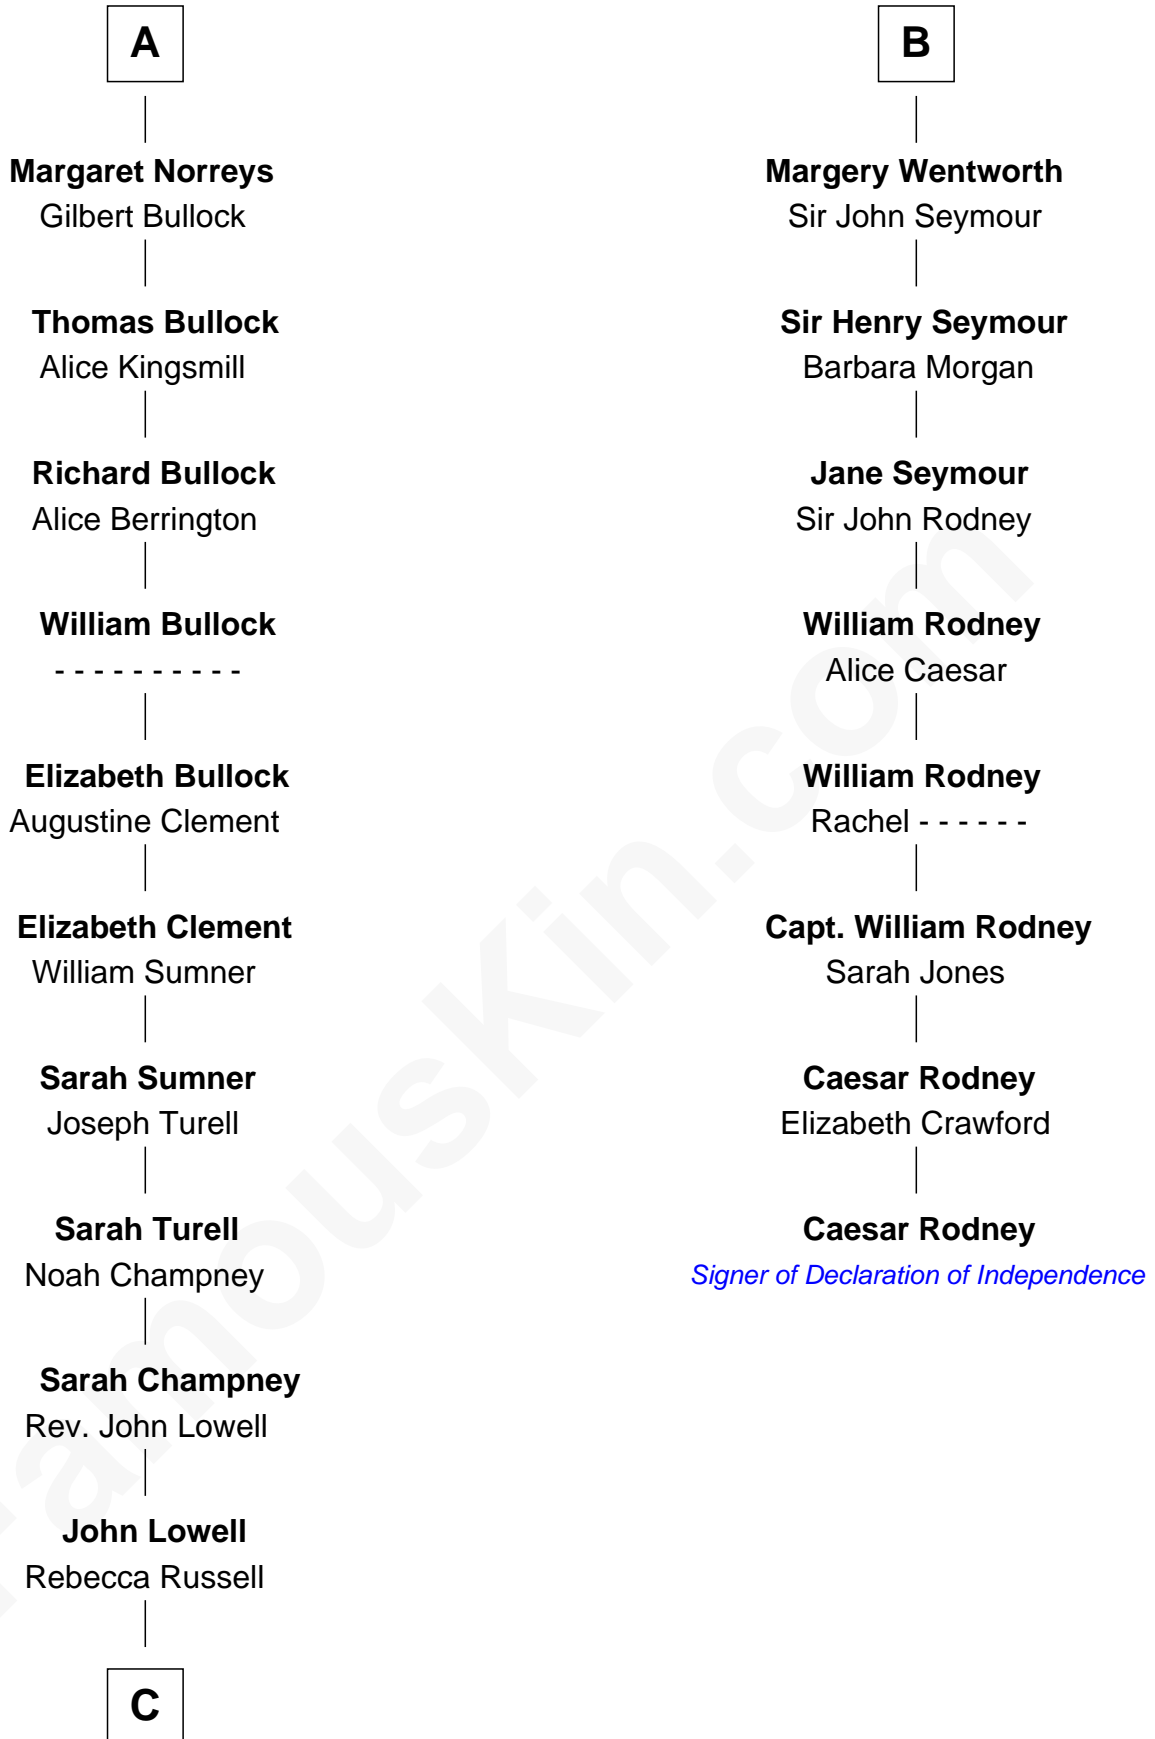

FamousKin.com
Relationship Chart of
James Russell Lowell
American "Fireside" Poet

14th cousin 4 times removed of

Caesar Rodney
Signer of the Declaration of Independence

C

Rev. Charles Lowell
Harriet Brackett Spence

James Russell Lowell
American "Fireside" Poet

FamousKin.com