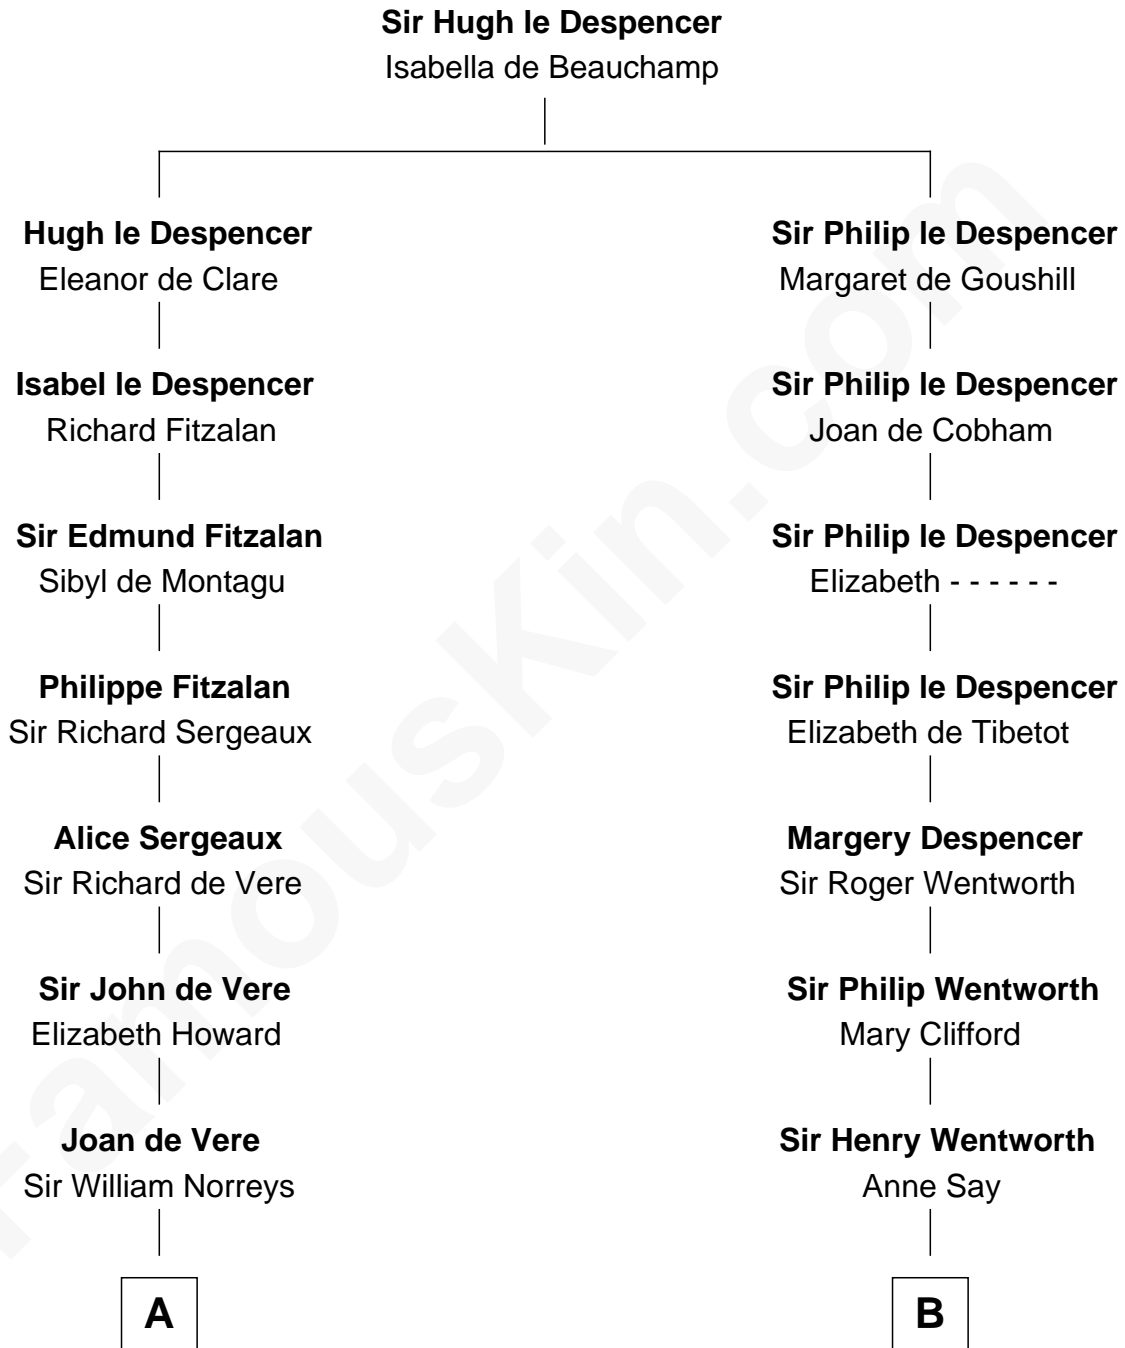

FamousKin.com
Relationship Chart of
James Russell Lowell
American "Fireside" Poet

14th cousin 4 times removed of

Caesar Rodney
Signer of the Declaration of Independence

C

Rev. Charles Lowell
Harriet Brackett Spence

James Russell Lowell
American "Fireside" Poet

FamousKin.com