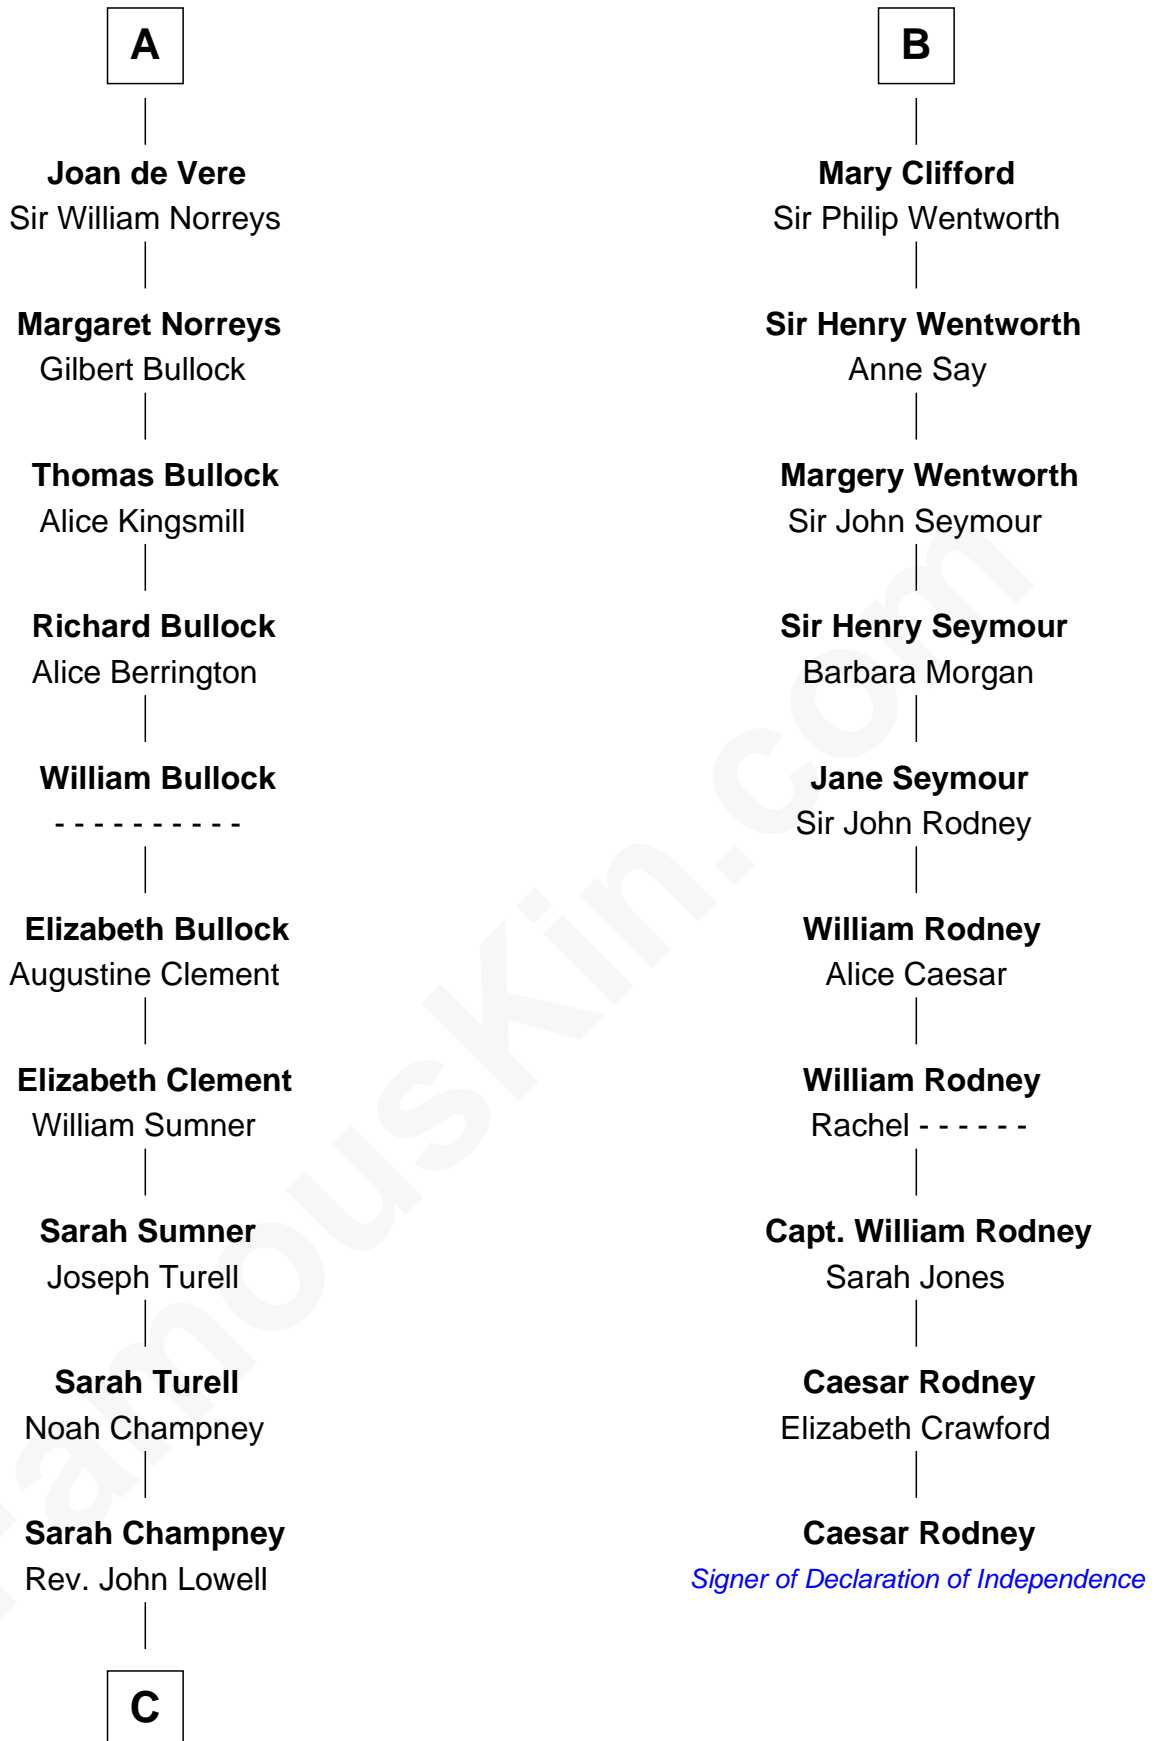

FamousKin.com
Relationship Chart of
James Russell Lowell
American "Fireside" Poet

16th cousin 3 times removed of

Caesar Rodney
Signer of the Declaration of Independence

Amaury de Saint Amand

C

—
John Lowell

Rebecca Russell

—
Rev. Charles Lowell

Harriet Brackett Spence

—
James Russell Lowell

American "Fireside" Poet

FamousKin.com