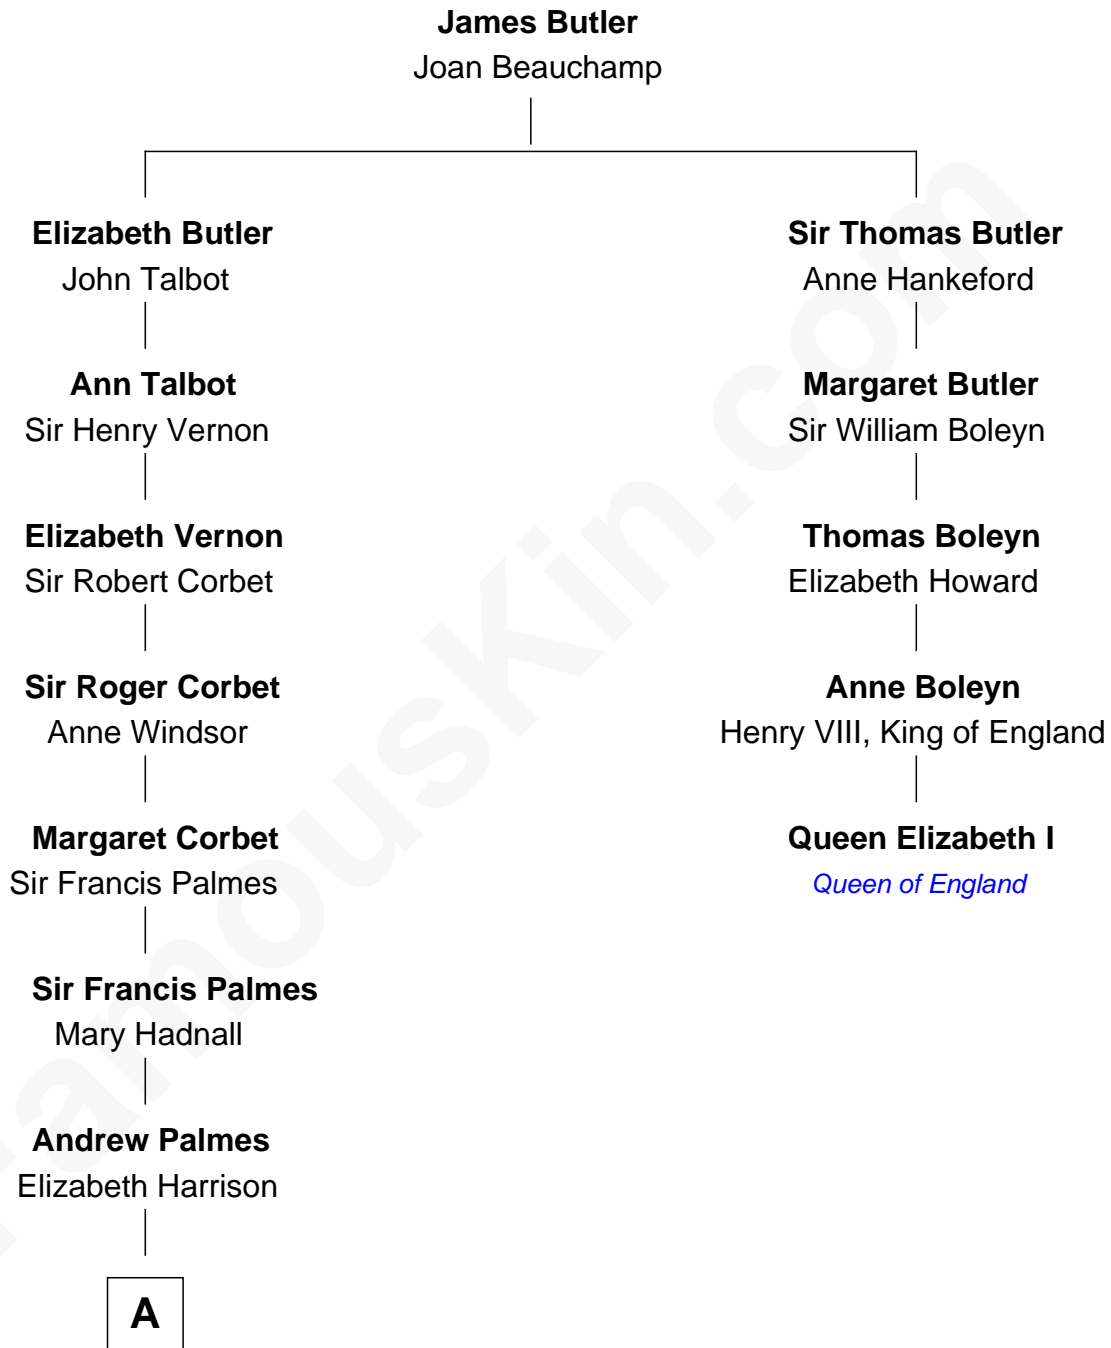

**FamousKin.com**  
**Relationship Chart of**  
**James Russell Lowell**  
*American "Fireside" Poet*

**4th cousin 9 times removed of**  
**Queen Elizabeth I**  
*Queen of England*

**A**

—  
**Elizabeth Palmes**

Robert Chambers

—  
**Charles Chambers**

Rebecca Patefield

—  
**Rebecca Chambers**

Daniel Russell

—  
**James Russell**

Katharine Graves

—  
**Rebecca Russell**