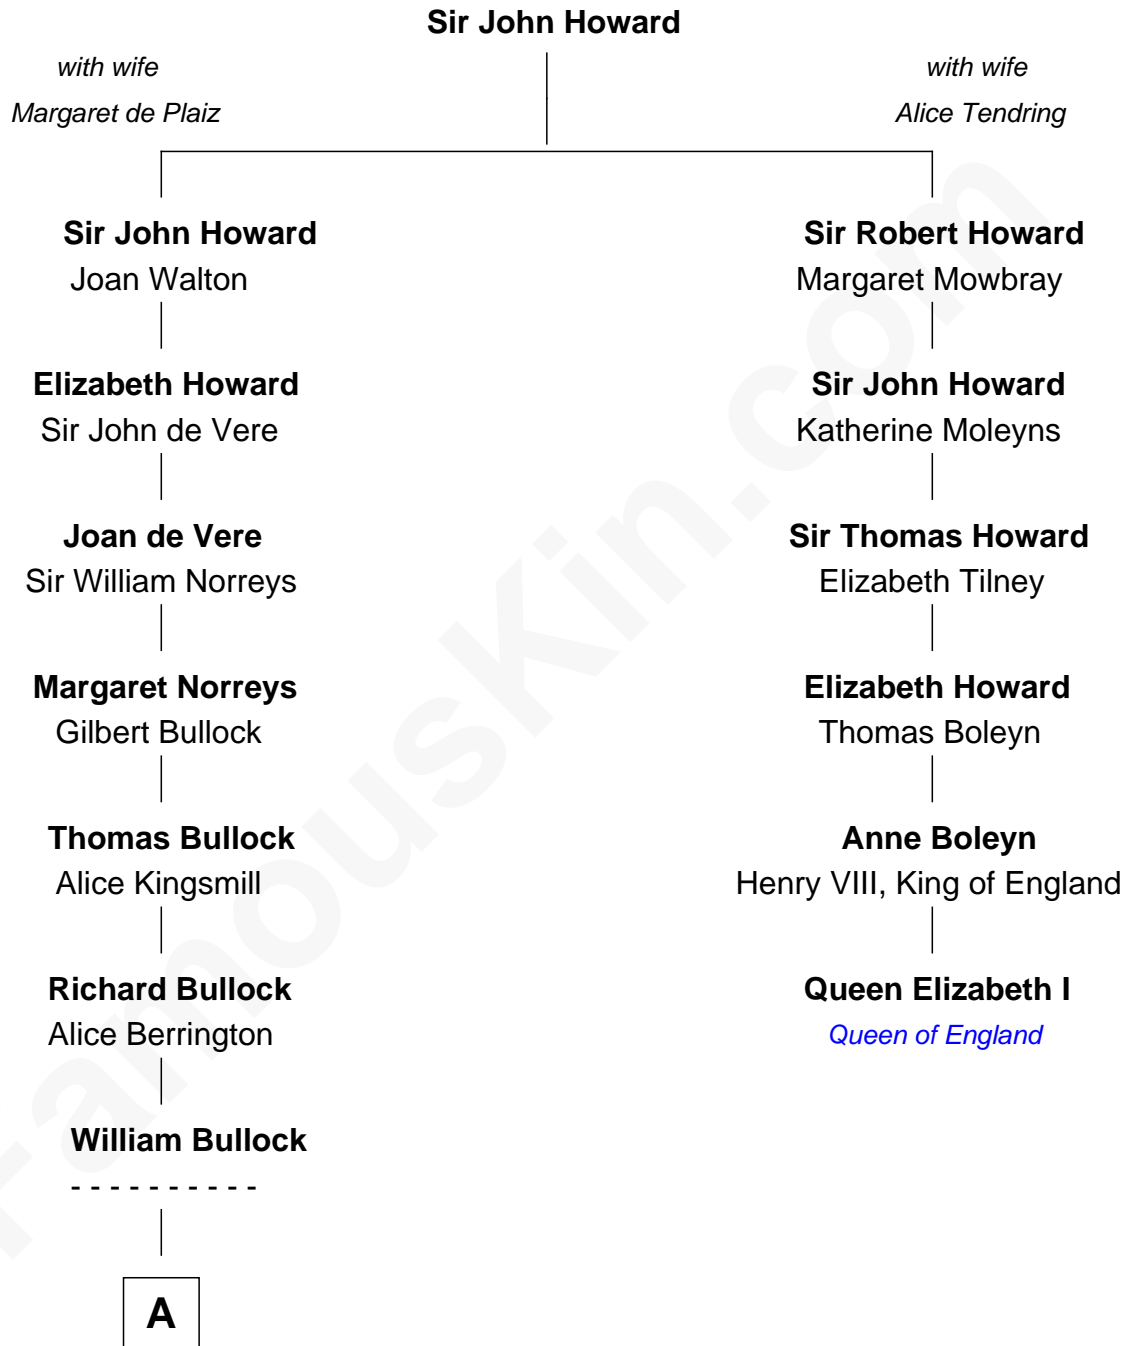

FamousKin.com

Relationship Chart of

James Russell Lowell

American "Fireside" Poet

5th cousin 9 times removed of

Queen Elizabeth I
Queen of England

A

Elizabeth Bullock
Augustine Clement