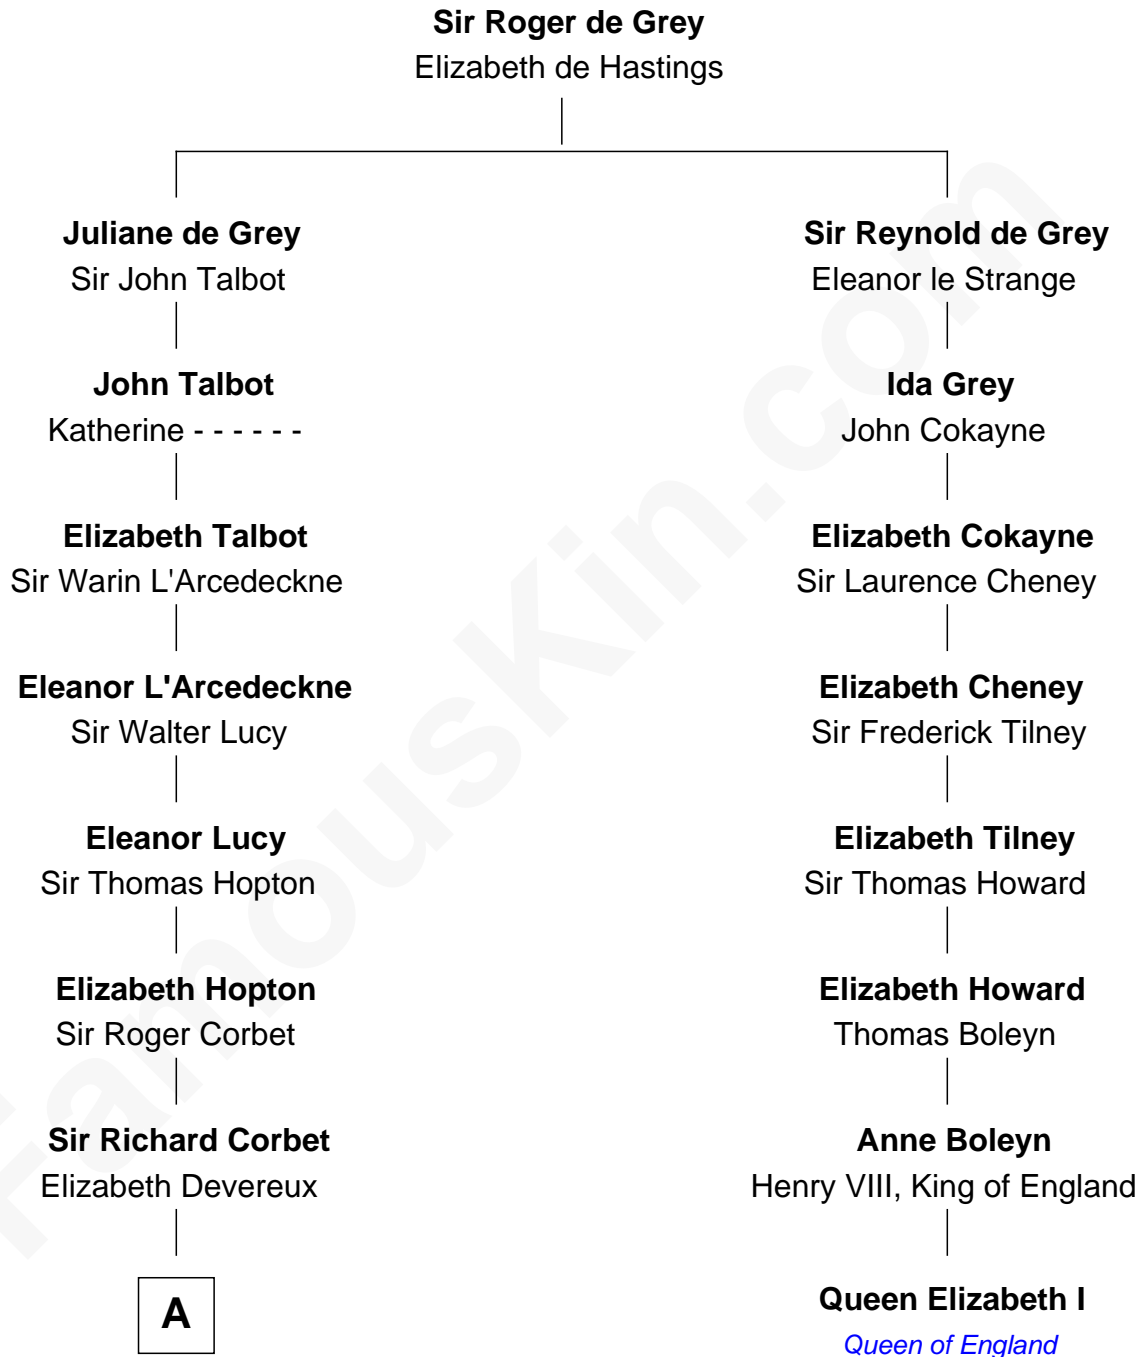

FamousKin.com
Relationship Chart of
James Russell Lowell
American "Fireside" Poet

7th cousin 11 times removed of

Queen Elizabeth I
Queen of England

A

Sir Robert Corbet

Elizabeth Vernon

Sir Roger Corbet

Anne Windsor

Margaret Corbet

Sir Francis Palmes

Sir Francis Palmes

Mary Hadnall

Andrew Palmes

Elizabeth Harrison

Elizabeth Palmes

Robert Chambers