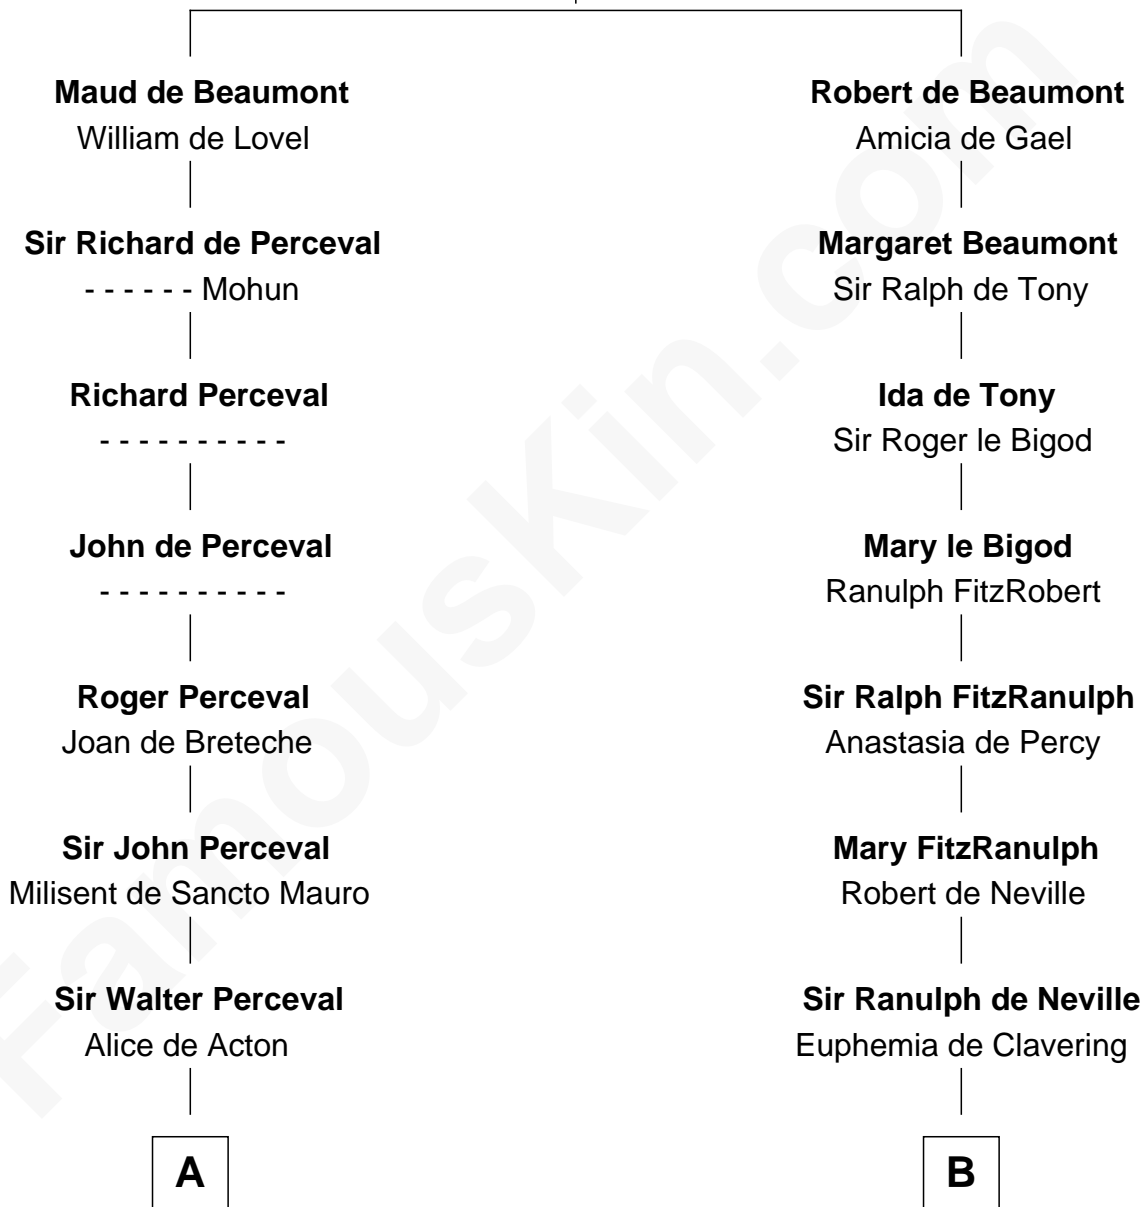

FamousKin.com
Relationship Chart of
James Russell Lowell
American "Fireside" Poet

14th cousin 7 times removed of
Queen Elizabeth I
Queen of England

Sir Robert de Beaumont
 Isabel de Vermandois

C

Ebenezer Lowell