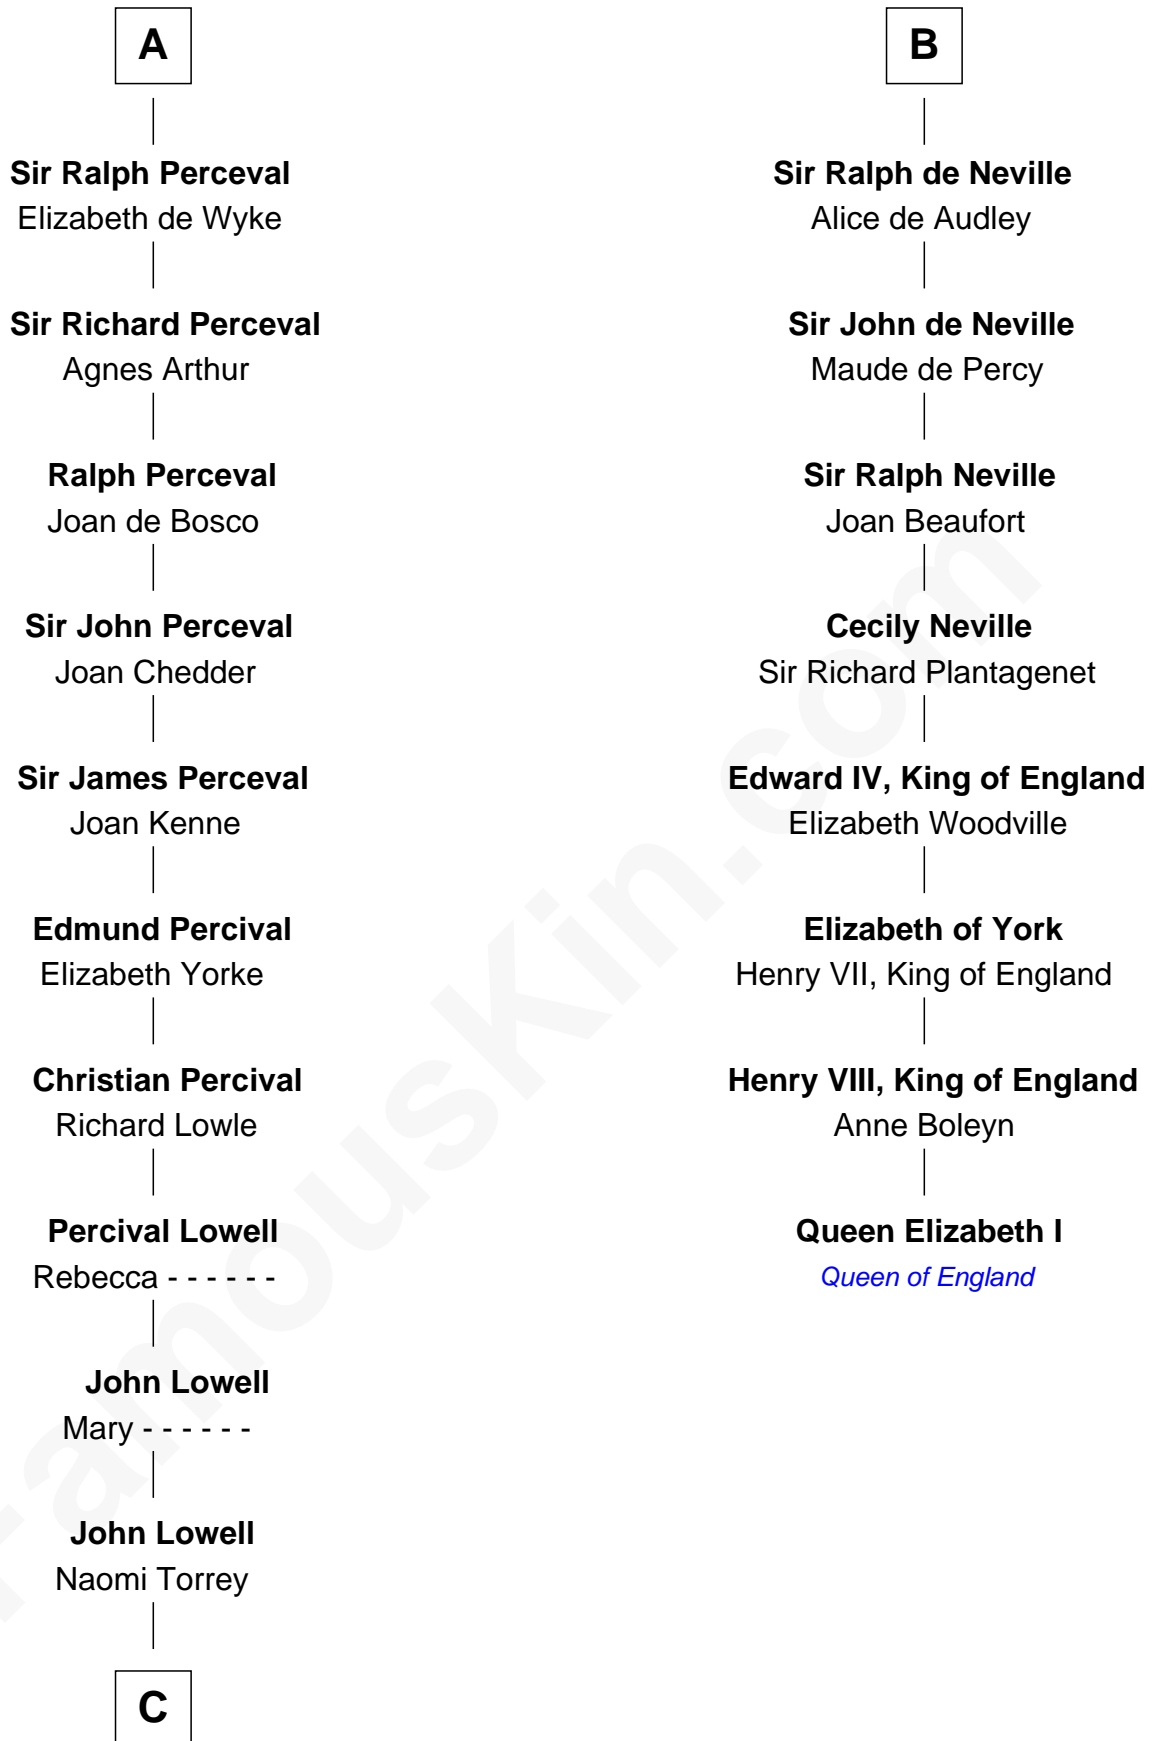

FamousKin.com
Relationship Chart of
James Russell Lowell
American "Fireside" Poet

14th cousin 7 times removed of
Queen Elizabeth I
Queen of England

Sir Robert de Beaumont
 Isabel de Vermandois

C

Ebenezer Lowell