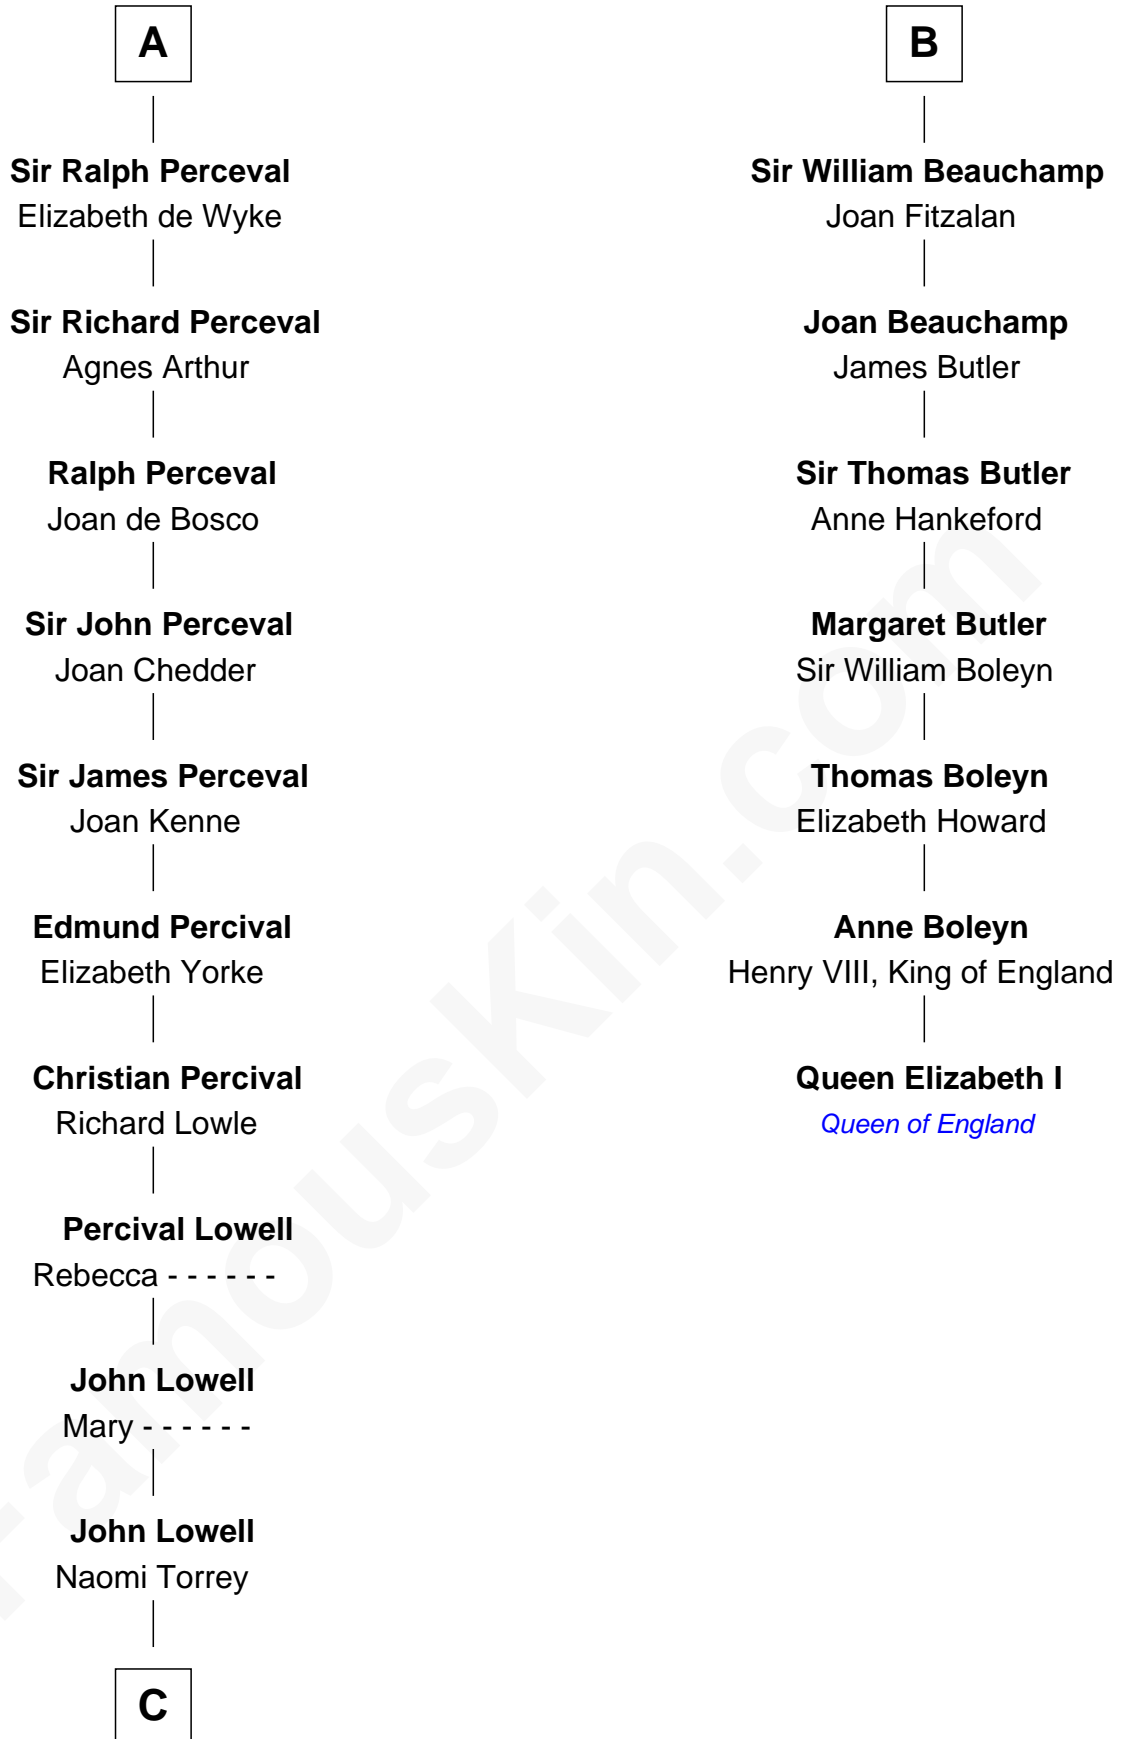

FamousKin.com
Relationship Chart of
James Russell Lowell
American "Fireside" Poet

13th cousin 8 times removed of

Queen Elizabeth I
Queen of England

C

Ebenezer Lowell

Elizabeth Shailer

Rev. John Lowell

Sarah Champney