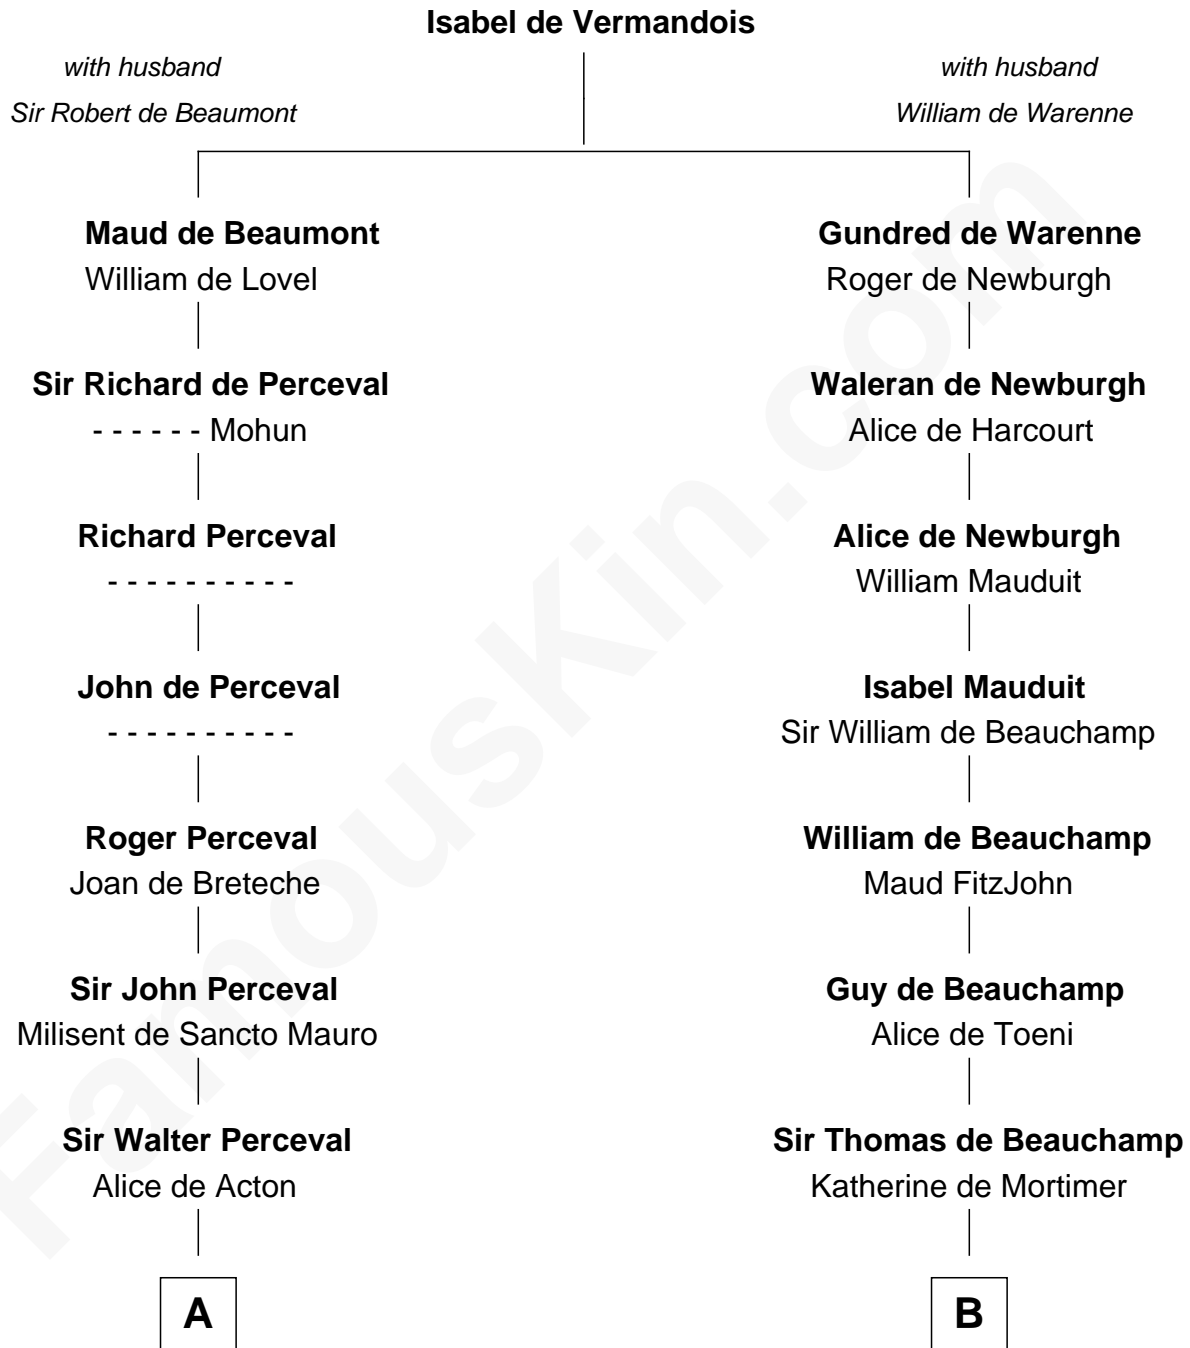

FamousKin.com
Relationship Chart of
James Russell Lowell
American "Fireside" Poet

13th cousin 8 times removed of

Queen Elizabeth I
Queen of England

C

Ebenezer Lowell

Elizabeth Shailer

Rev. John Lowell

Sarah Champney