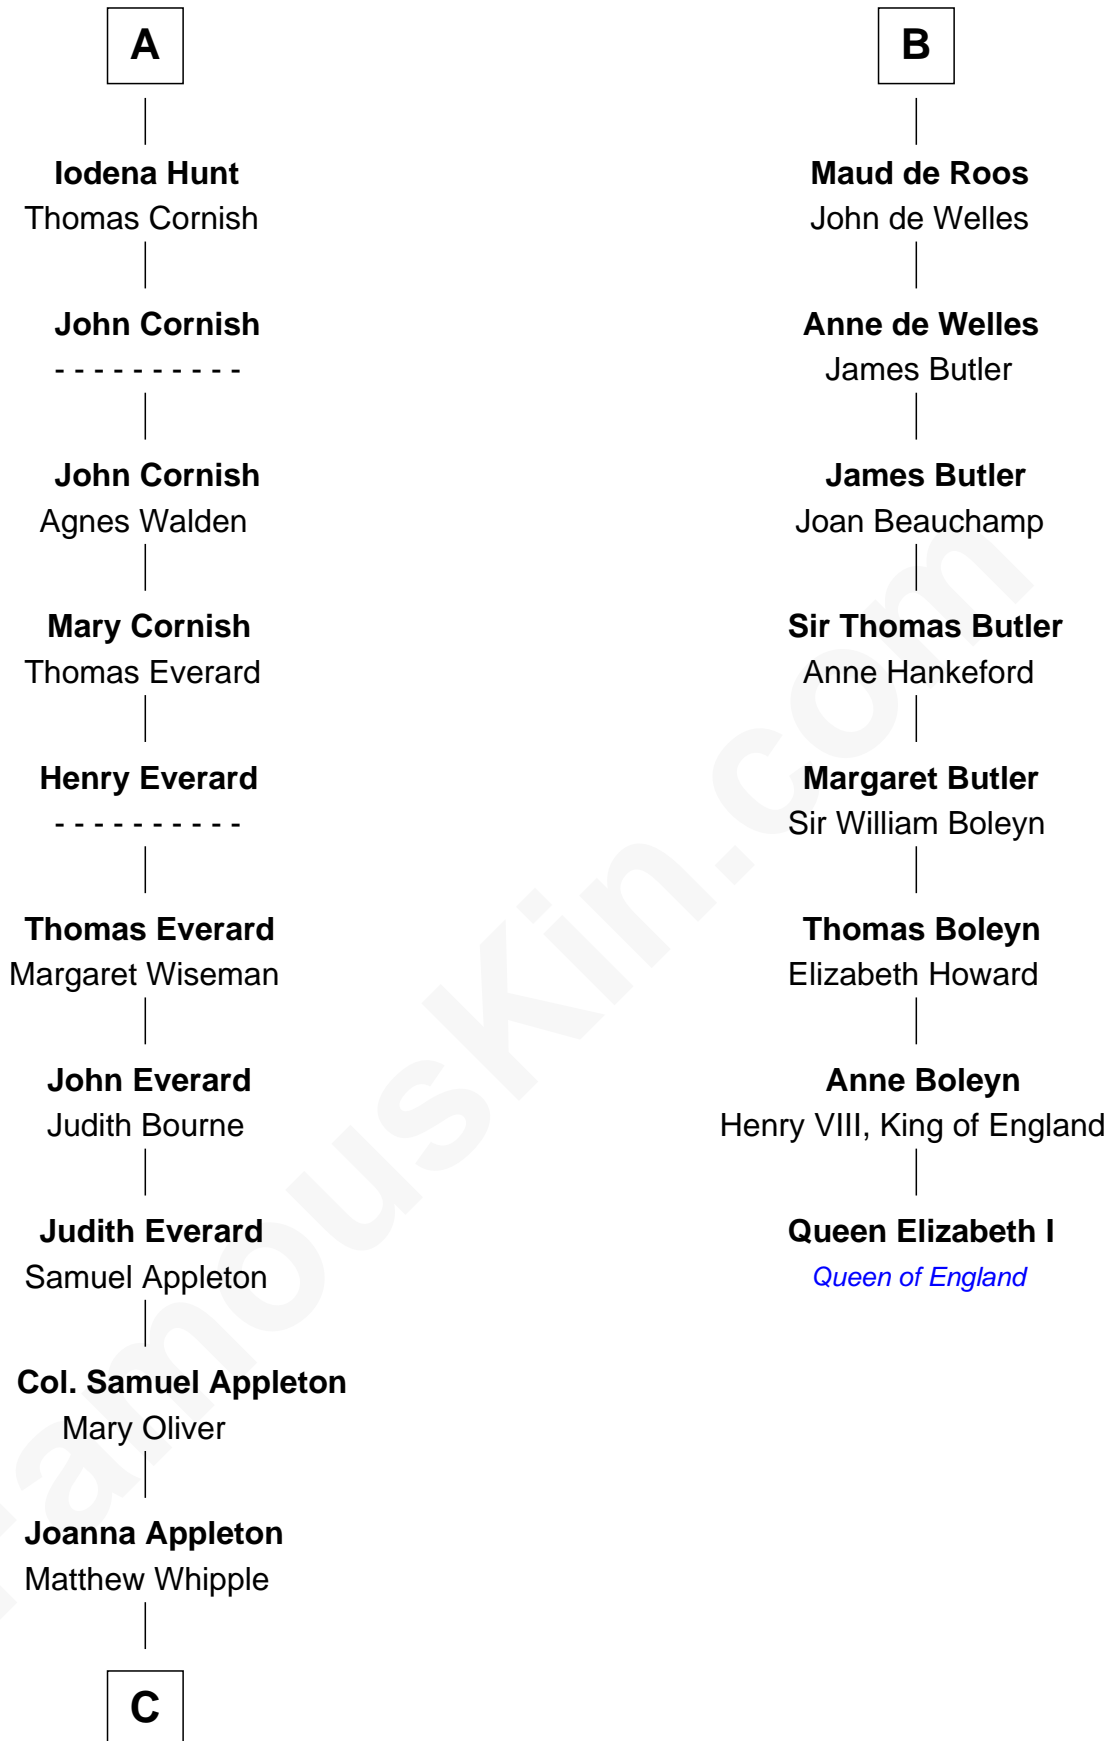

FamousKin.com

Relationship Chart of

James Russell Lowell

American "Fireside" Poet

14th cousin 7 times removed of

Queen Elizabeth I

Queen of England

C

William Whipple

Mary Cutts

Mary Whipple

Robert Traill

Mary Whipple Traill

Keith Spence

Harriet Brackett Spence

Rev. Charles Lowell