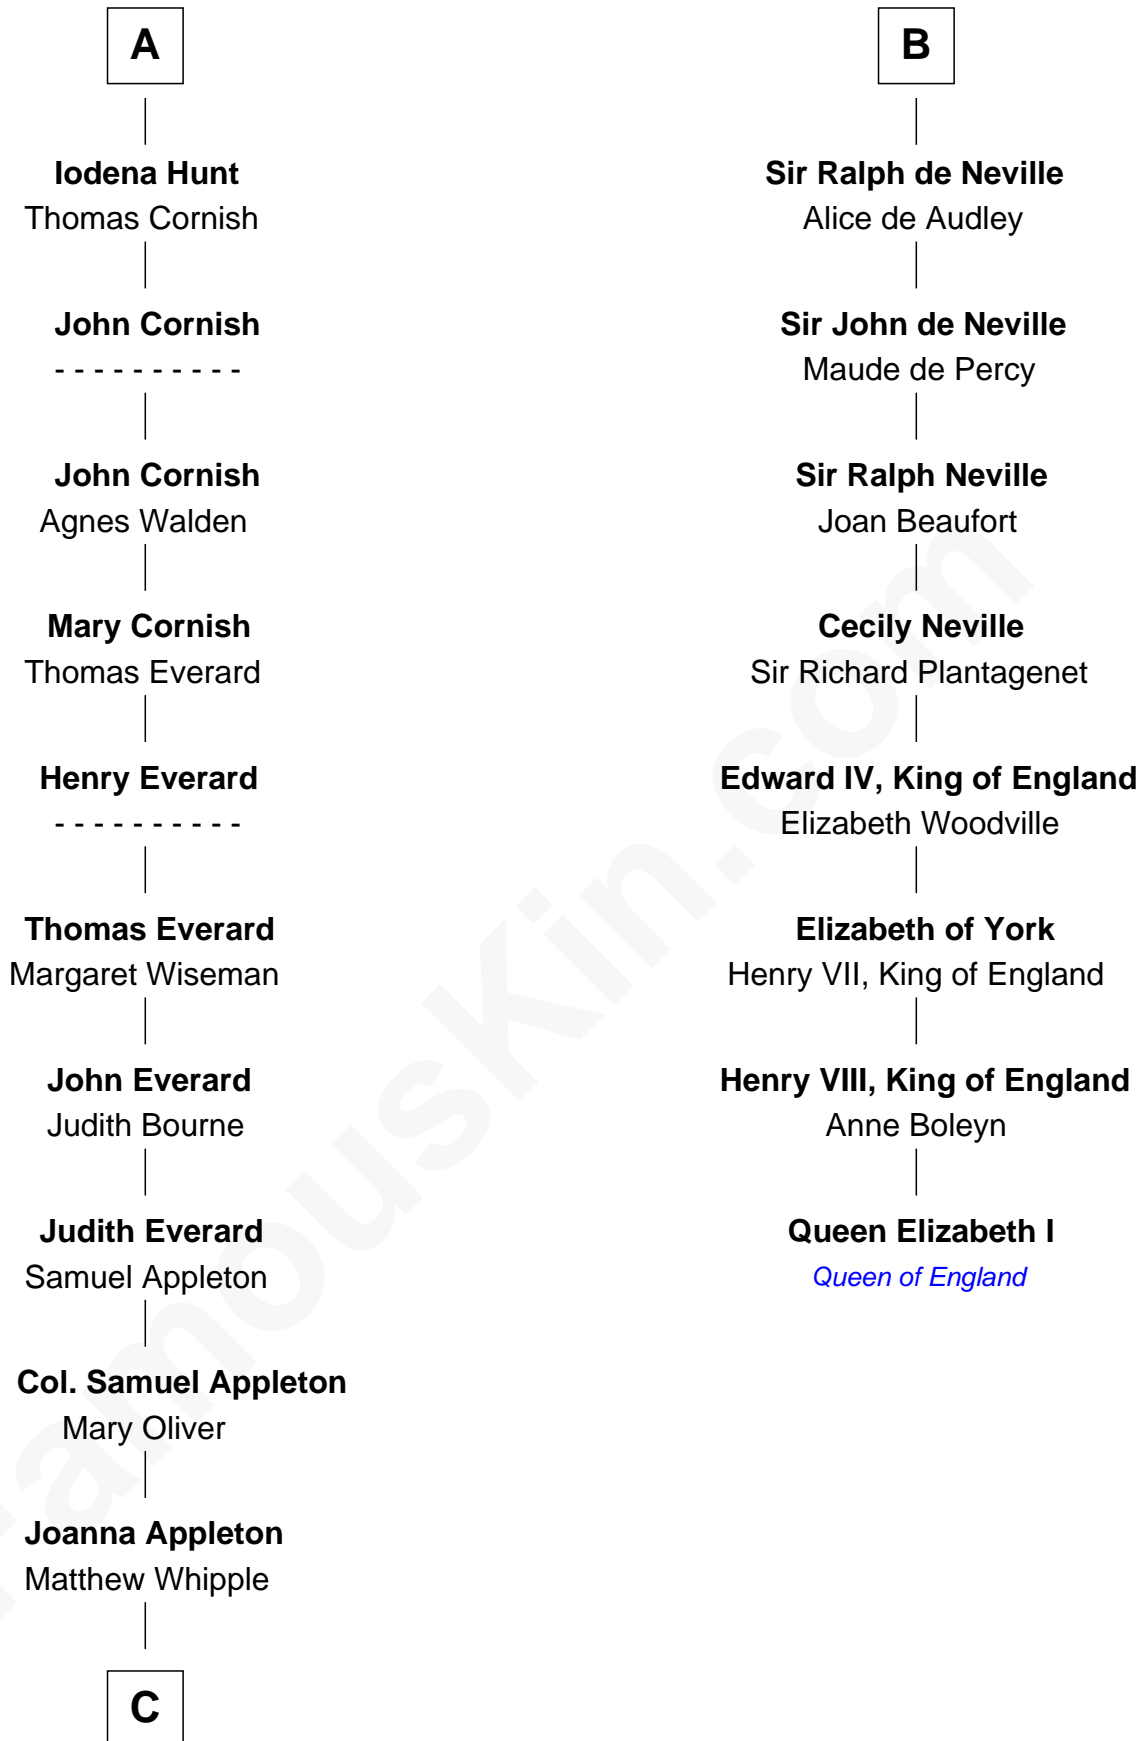

FamousKin.com

Relationship Chart of

James Russell Lowell

American "Fireside" Poet

14th cousin 7 times removed of

Queen Elizabeth I

Queen of England

C

William Whipple

Mary Cutts

Mary Whipple

Robert Traill

Mary Whipple Traill

Keith Spence

Harriet Brackett Spence

Rev. Charles Lowell