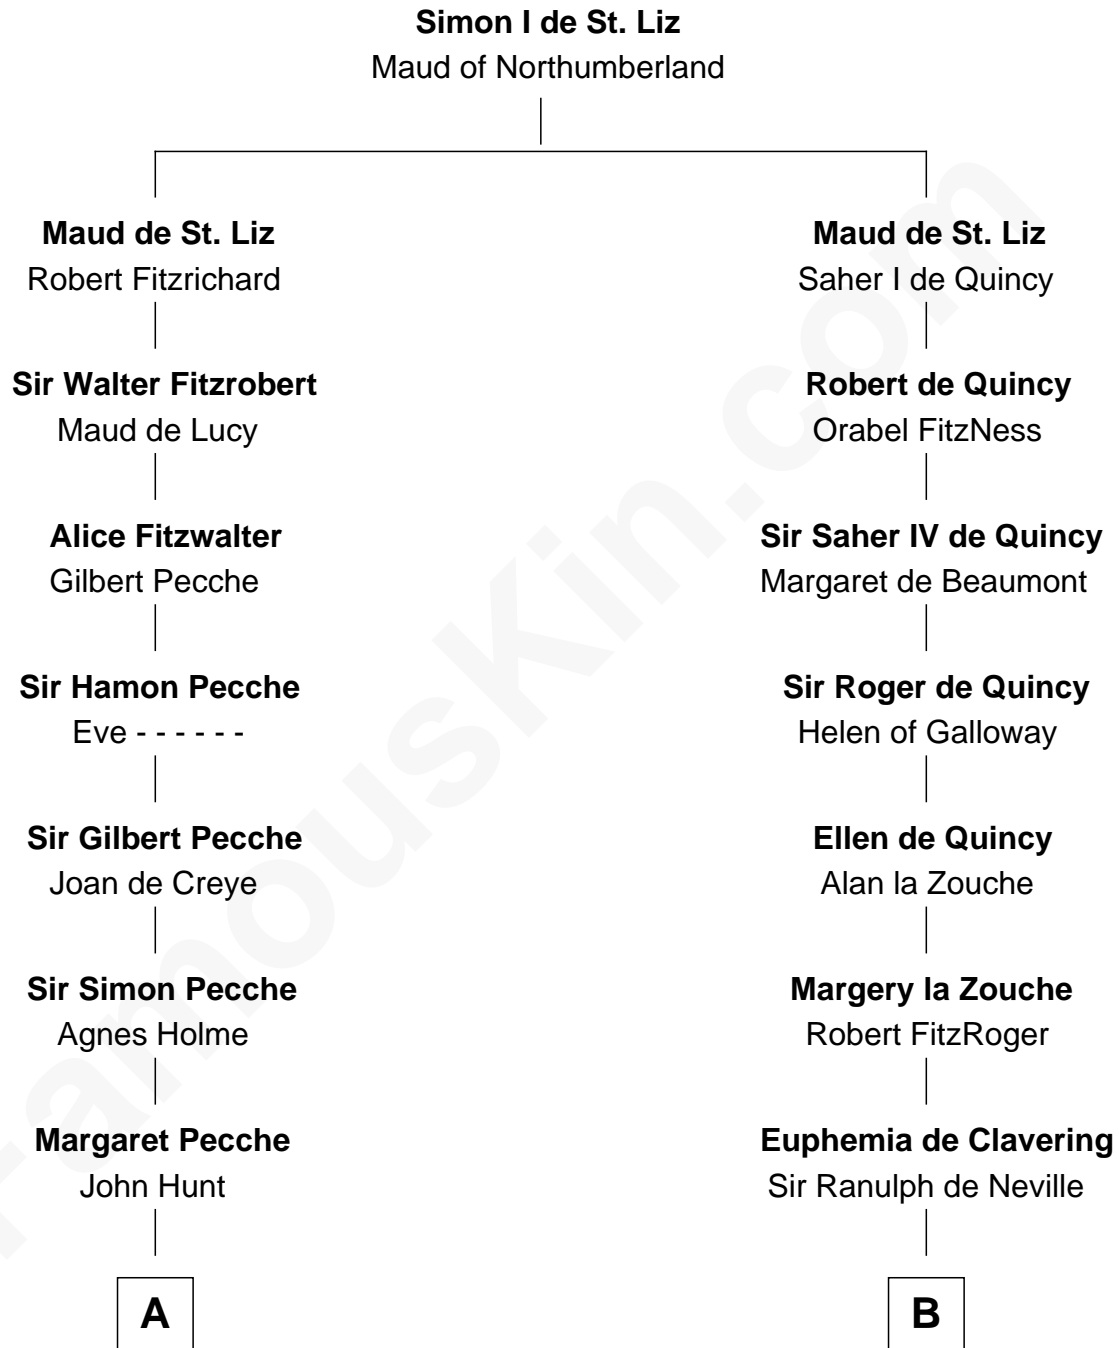

FamousKin.com

Relationship Chart of

James Russell Lowell

American "Fireside" Poet

14th cousin 7 times removed of

Queen Elizabeth I

Queen of England

C