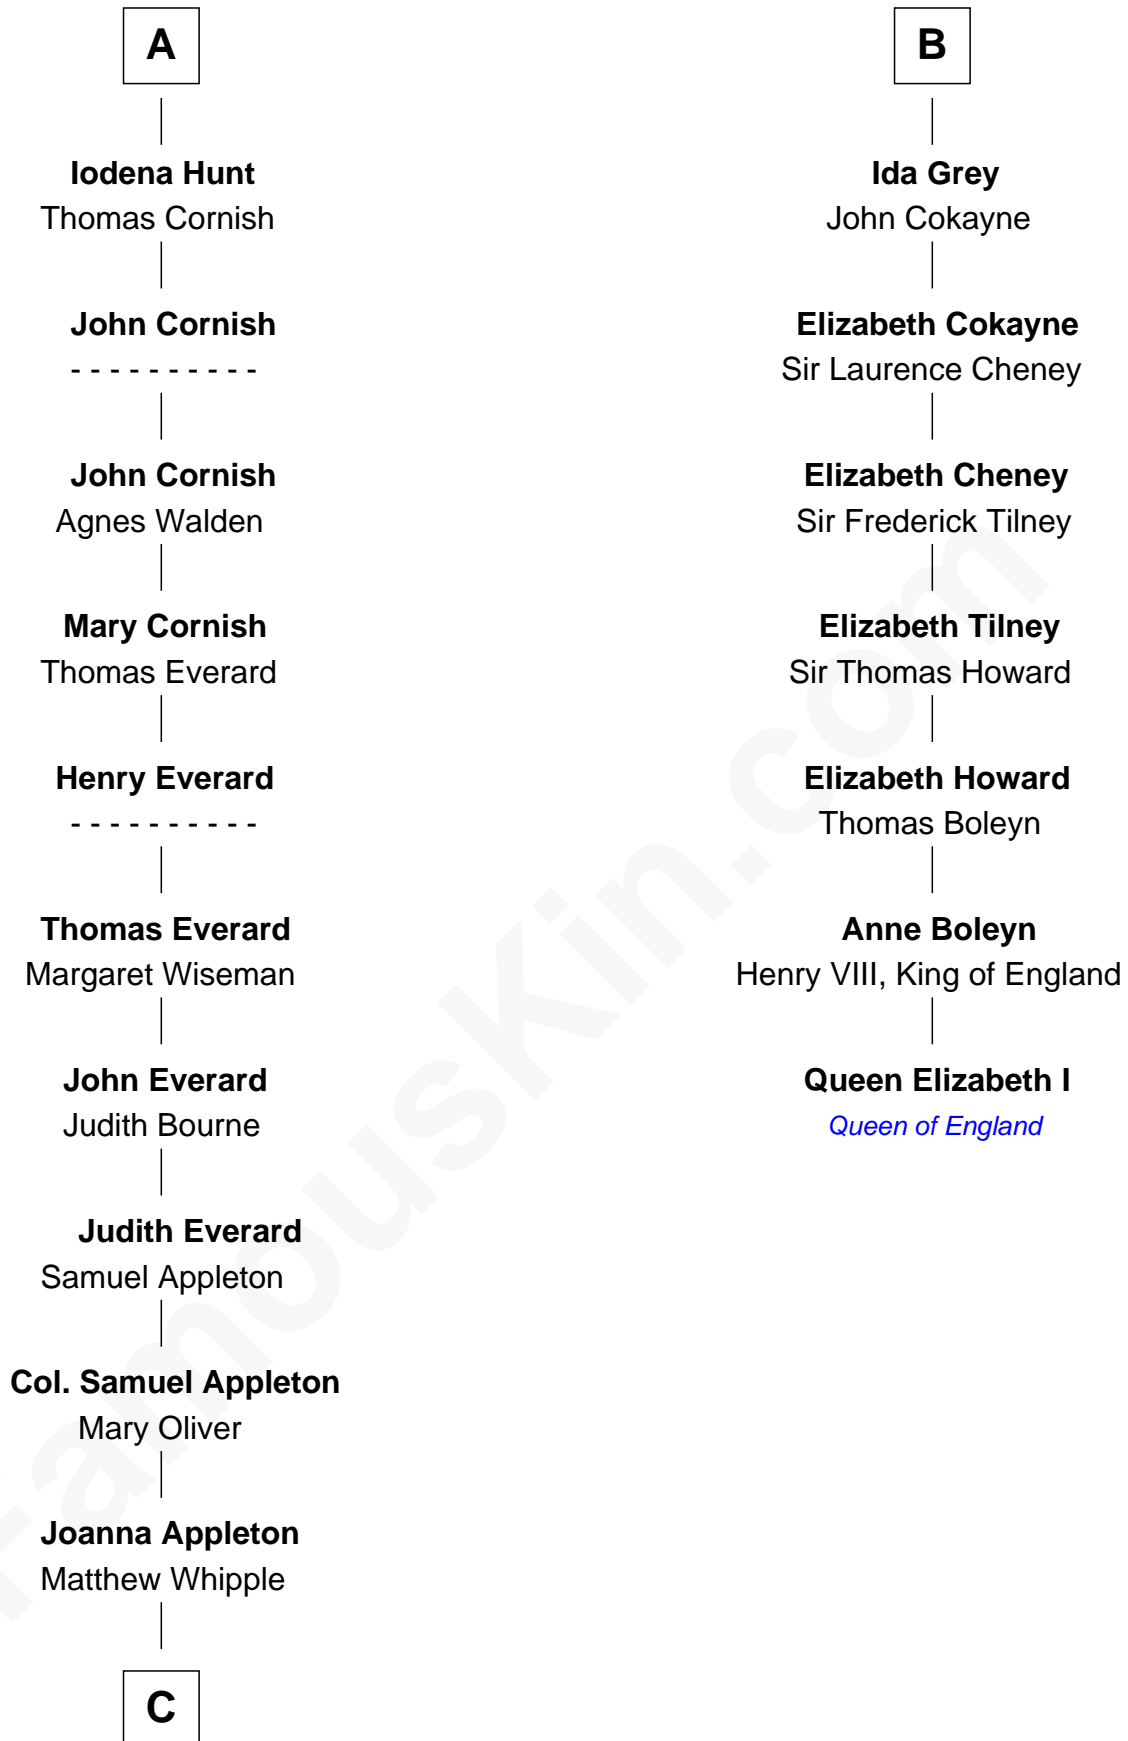

**FamousKin.com**  
**Relationship Chart of**  
**James Russell Lowell**  
*American "Fireside" Poet*

**13th cousin 8 times removed of**  
**Queen Elizabeth I**  
*Queen of England*

**C**

William Whipple