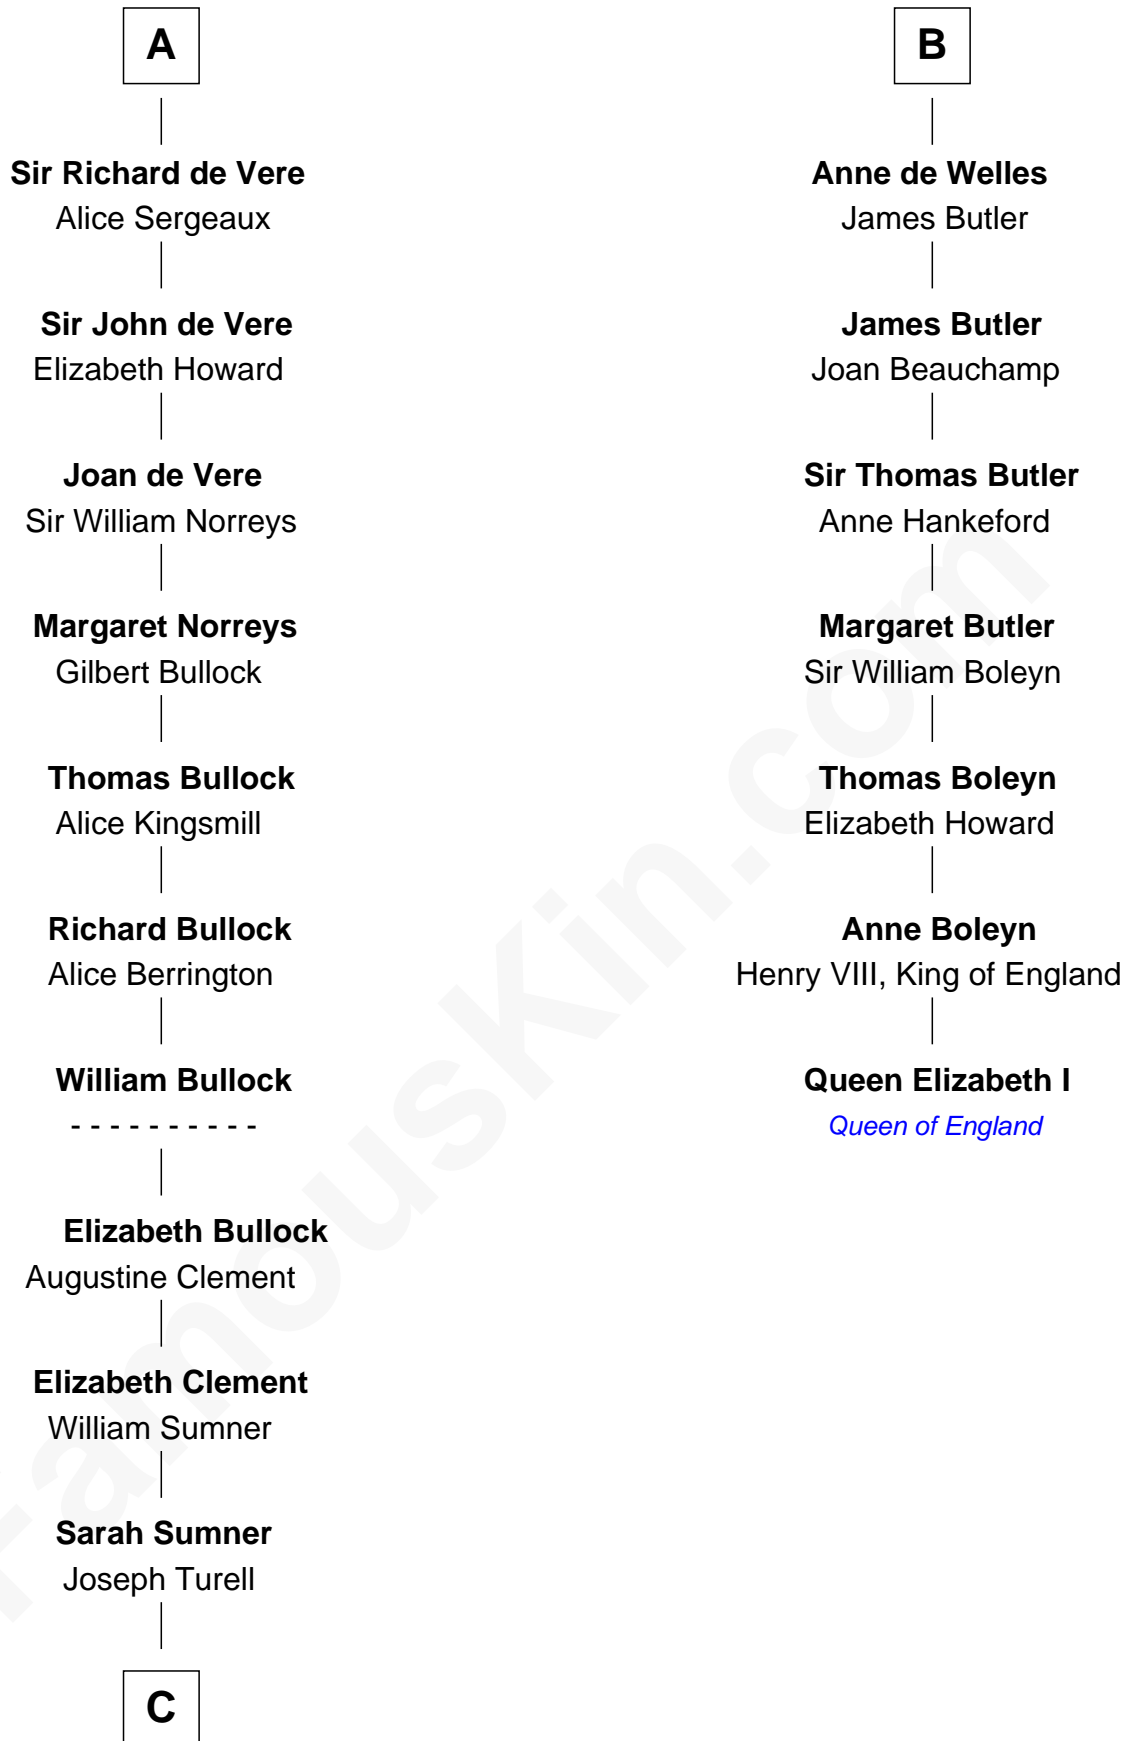

**FamousKin.com**  
**Relationship Chart of**  
**James Russell Lowell**  
*American "Fireside" Poet*

**13th cousin 8 times removed of**  
**Queen Elizabeth I**  
*Queen of England*

**Robert de Bermingham**