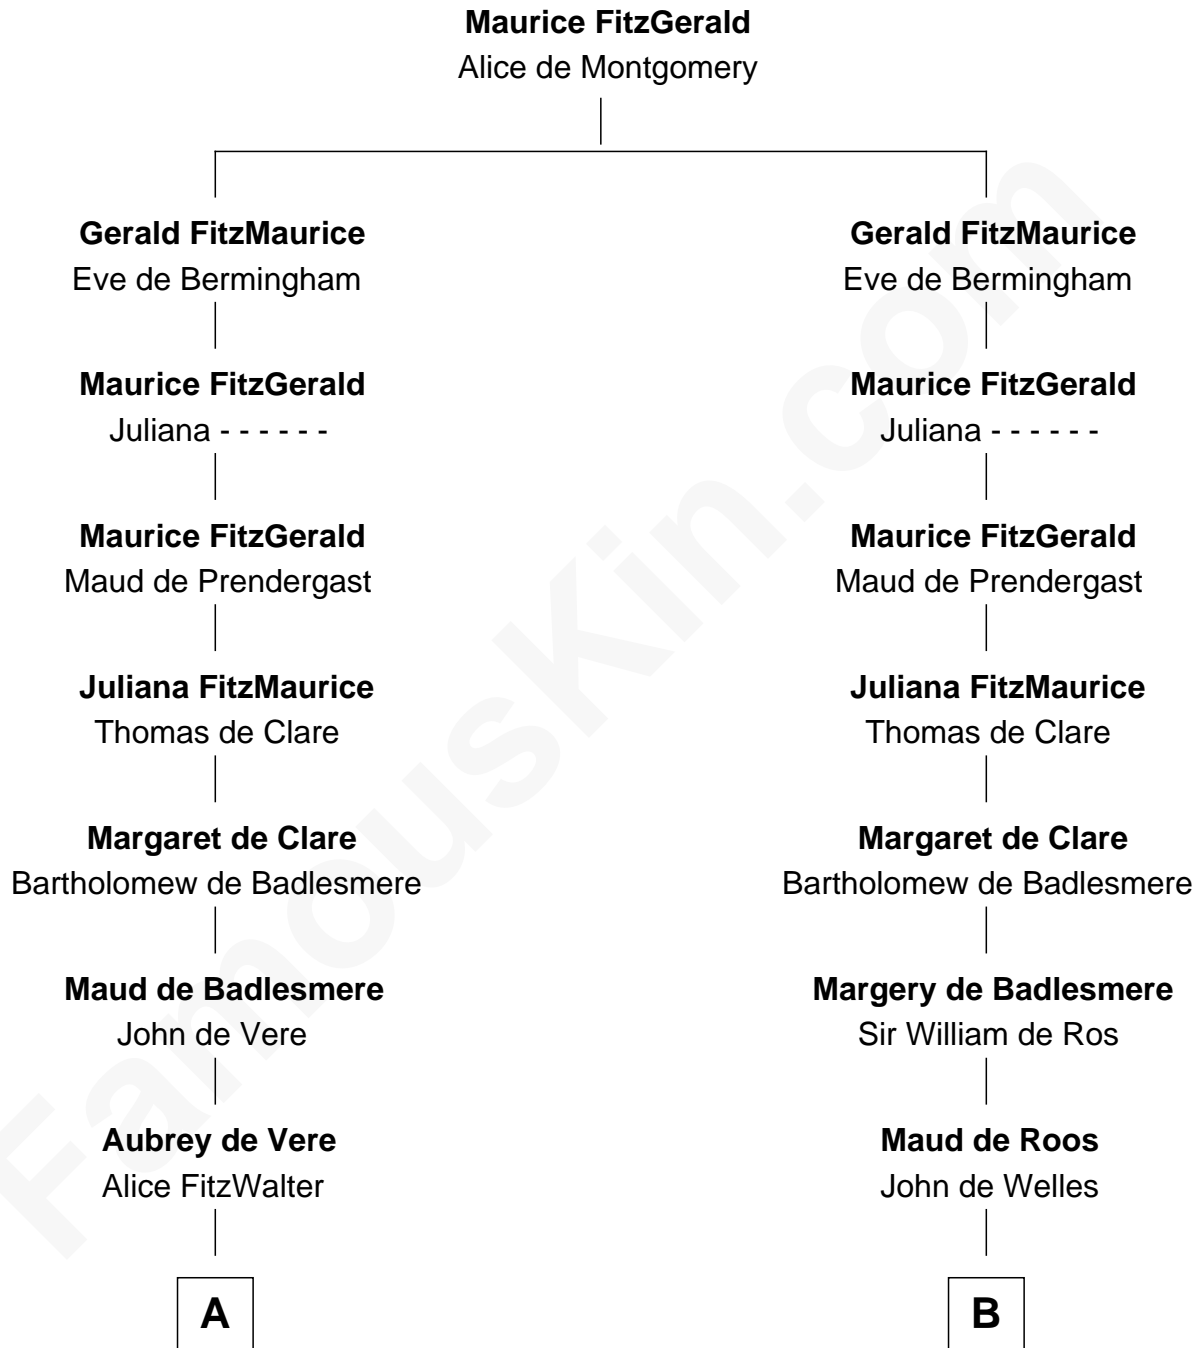

FamousKin.com
Relationship Chart of
James Russell Lowell
American "Fireside" Poet

13th cousin 8 times removed of

Queen Elizabeth I
Queen of England

C

—
Sarah Turell
Noah Champney

—
Sarah Champney
Rev. John Lowell

—
John Lowell
Rebecca Russell

—
Rev. Charles Lowell
Harriet Brackett Spence

—
James Russell Lowell
American "Fireside" Poet

FamousKin.com