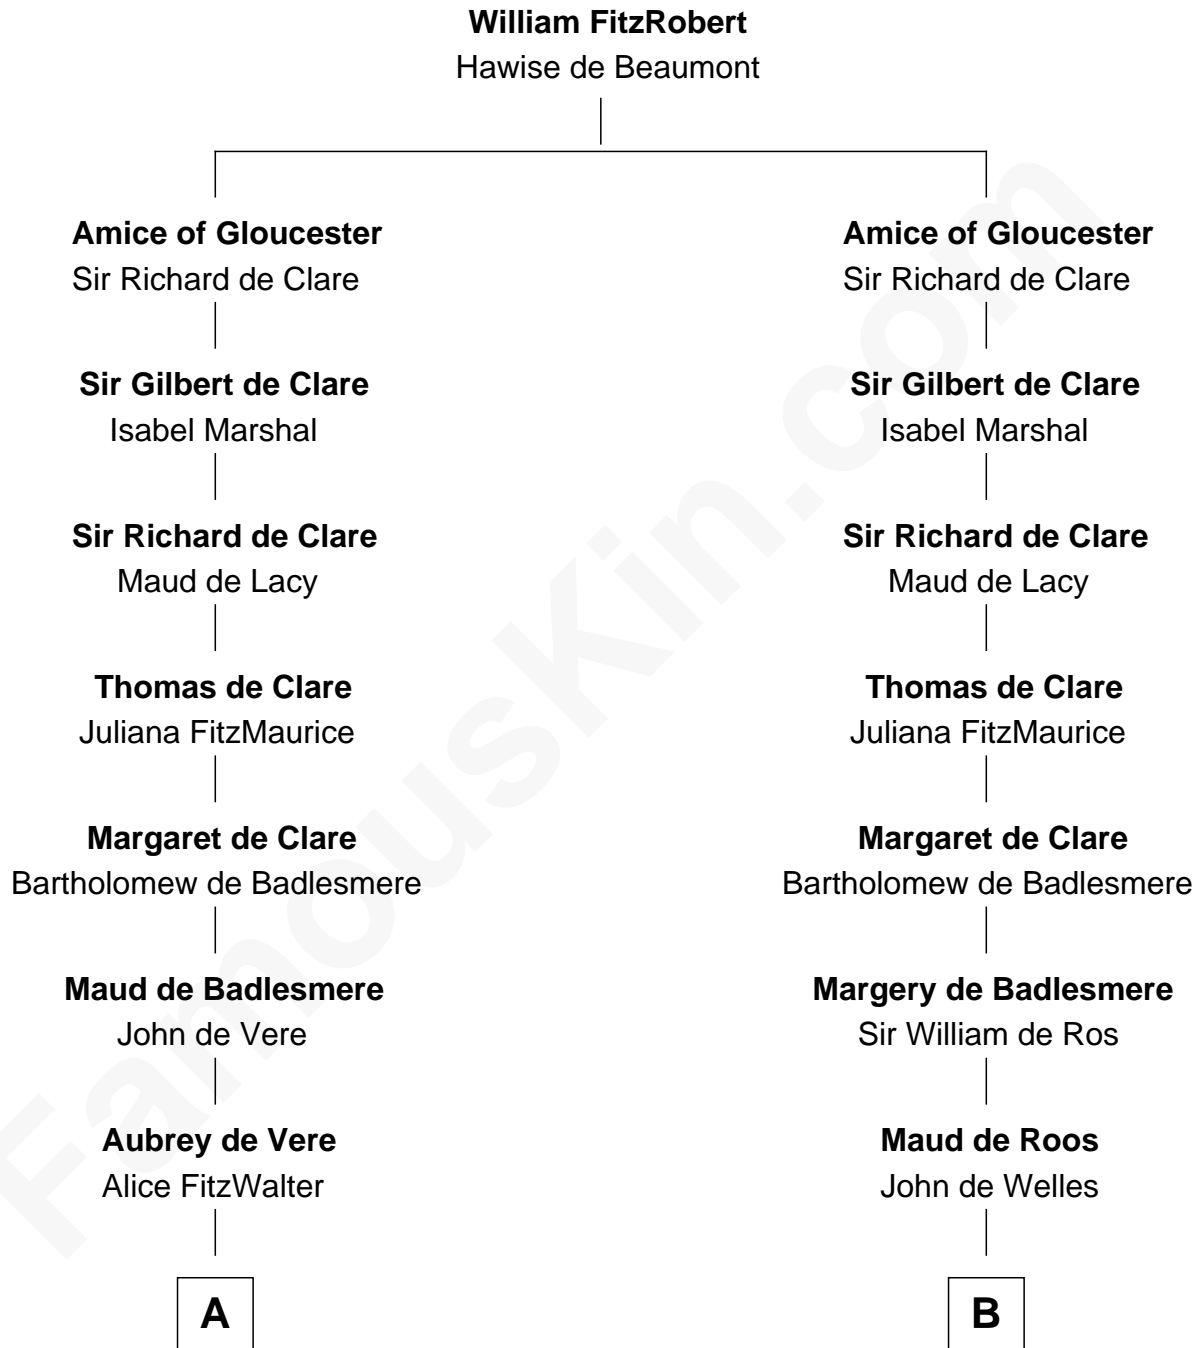

FamousKin.com
Relationship Chart of
James Russell Lowell
American "Fireside" Poet

13th cousin 8 times removed of

Queen Elizabeth I
Queen of England

C

—
Sarah Turell
Noah Champney

—
Sarah Champney
Rev. John Lowell

—
John Lowell
Rebecca Russell

—
Rev. Charles Lowell
Harriet Brackett Spence

—
James Russell Lowell
American "Fireside" Poet

FamousKin.com