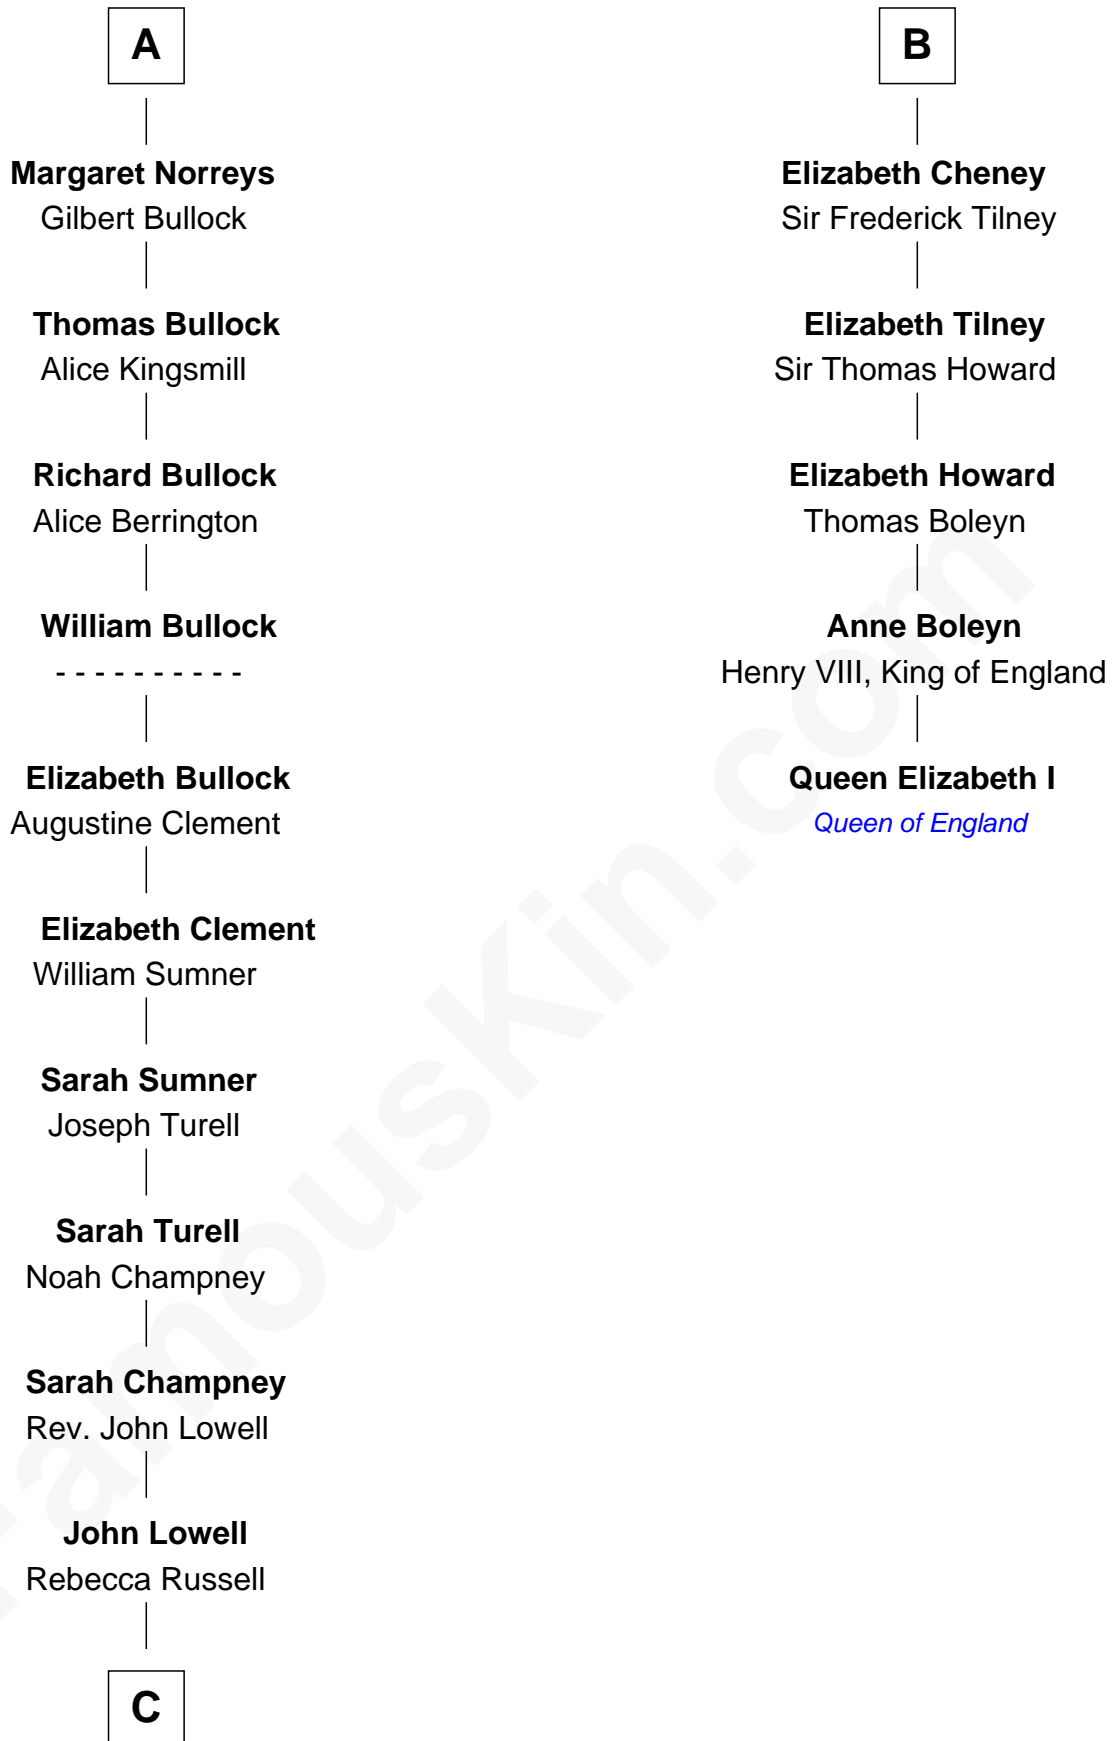

FamousKin.com
Relationship Chart of
James Russell Lowell
American "Fireside" Poet

11th cousin 7 times removed of

Queen Elizabeth I
Queen of England

C

Rev. Charles Lowell
Harriet Brackett Spence

James Russell Lowell
American "Fireside" Poet

FamousKin.com