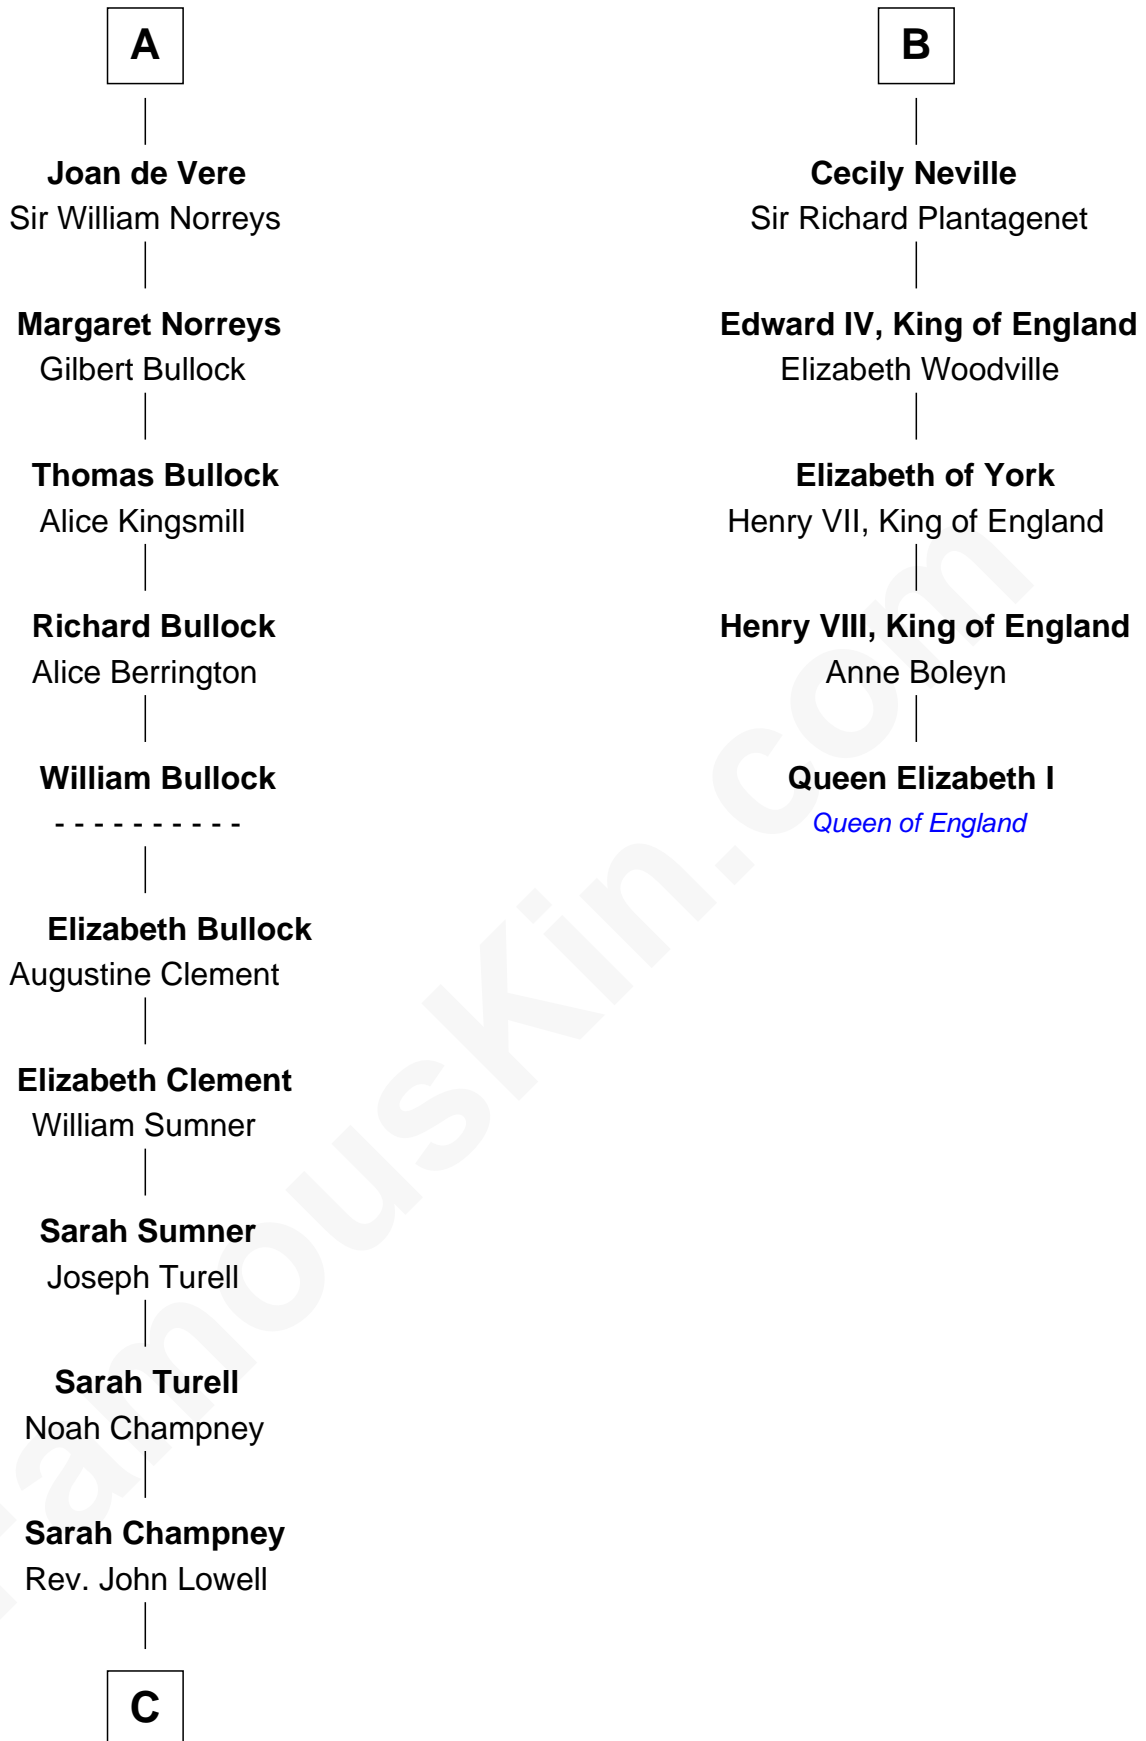

FamousKin.com
Relationship Chart of
James Russell Lowell
American "Fireside" Poet

11th cousin 8 times removed of

Queen Elizabeth I
Queen of England

C

—
John Lowell
Rebecca Russell

—
Rev. Charles Lowell
Harriet Brackett Spence

—
James Russell Lowell
American "Fireside" Poet

FamousKin.com