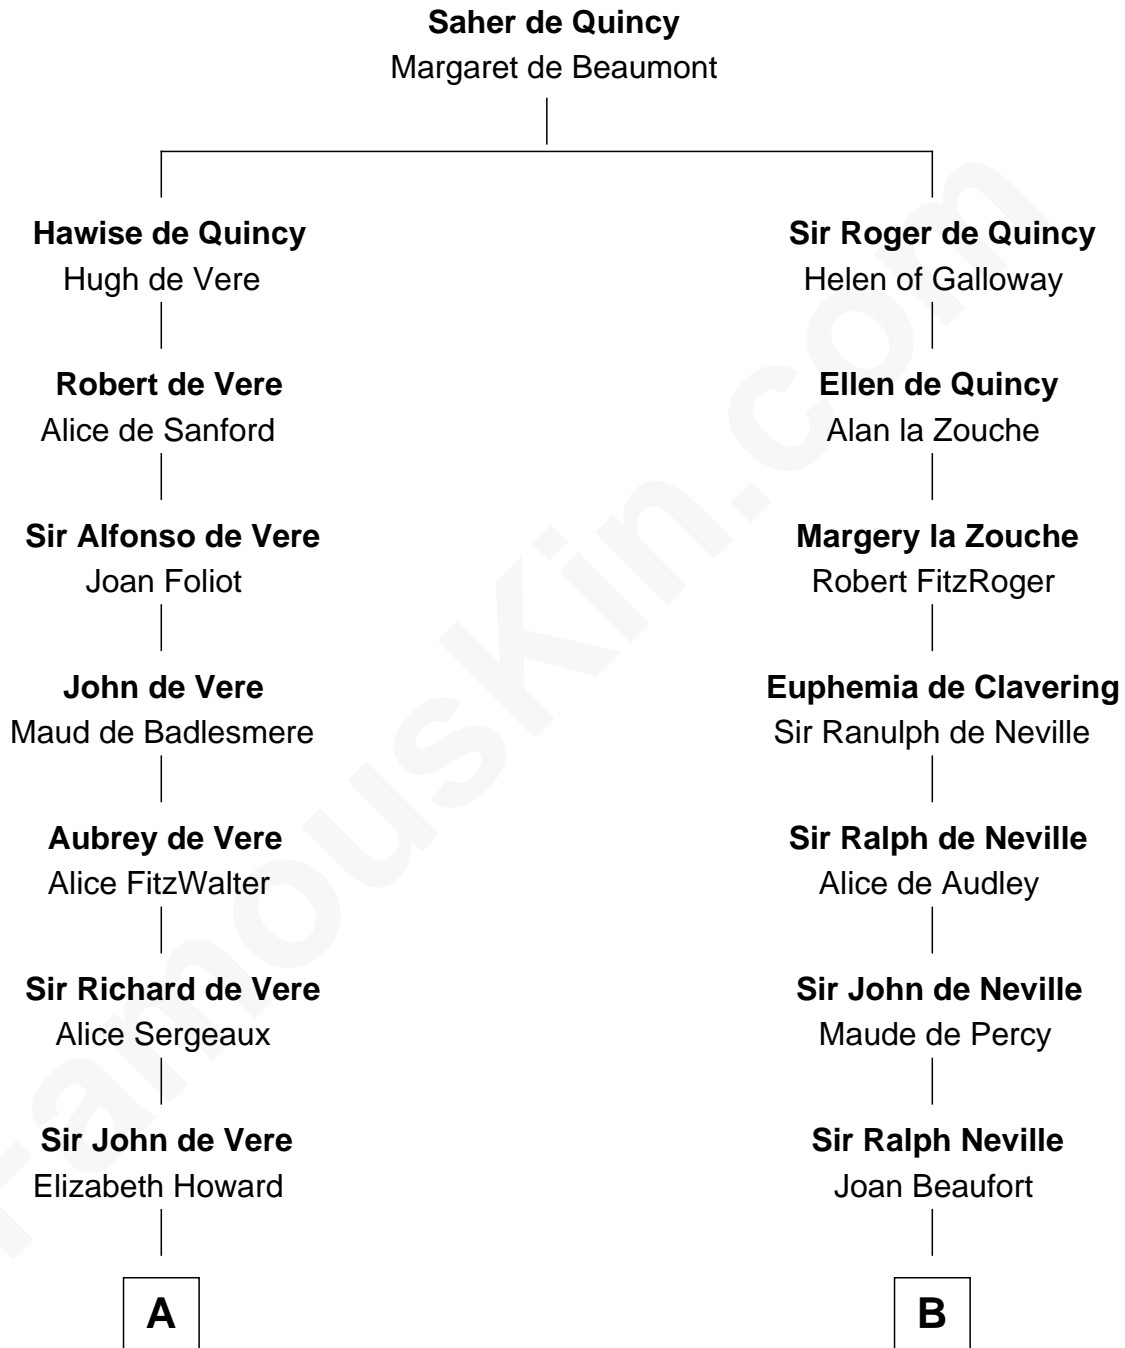

FamousKin.com
Relationship Chart of
James Russell Lowell
American "Fireside" Poet

11th cousin 8 times removed of

Queen Elizabeth I
Queen of England

C

—
John Lowell
Rebecca Russell

—
Rev. Charles Lowell
Harriet Brackett Spence

—
James Russell Lowell
American "Fireside" Poet

FamousKin.com