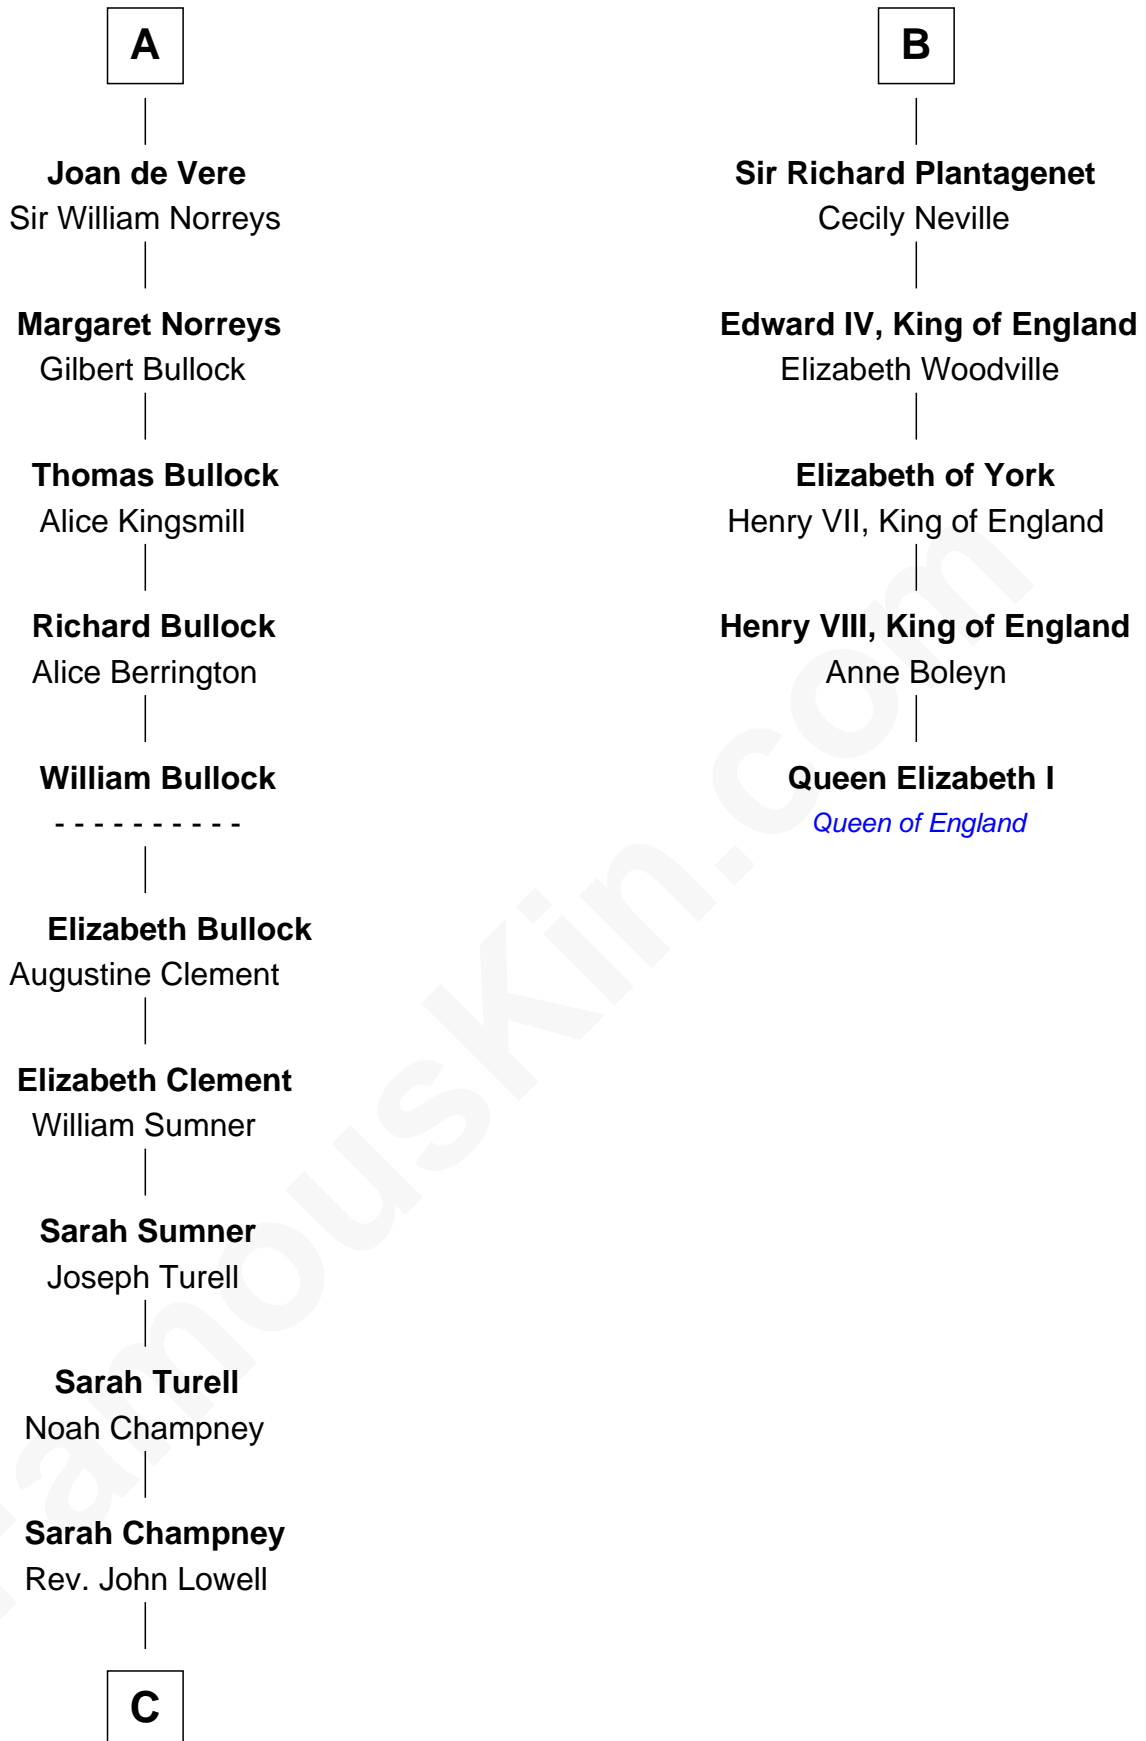

FamousKin.com
Relationship Chart of
James Russell Lowell
American "Fireside" Poet

11th cousin 8 times removed of

Queen Elizabeth I
Queen of England

Sir Henry de la Mare

C

—
John Lowell
Rebecca Russell

—
Rev. Charles Lowell
Harriet Brackett Spence

—
James Russell Lowell
American "Fireside" Poet

FamousKin.com