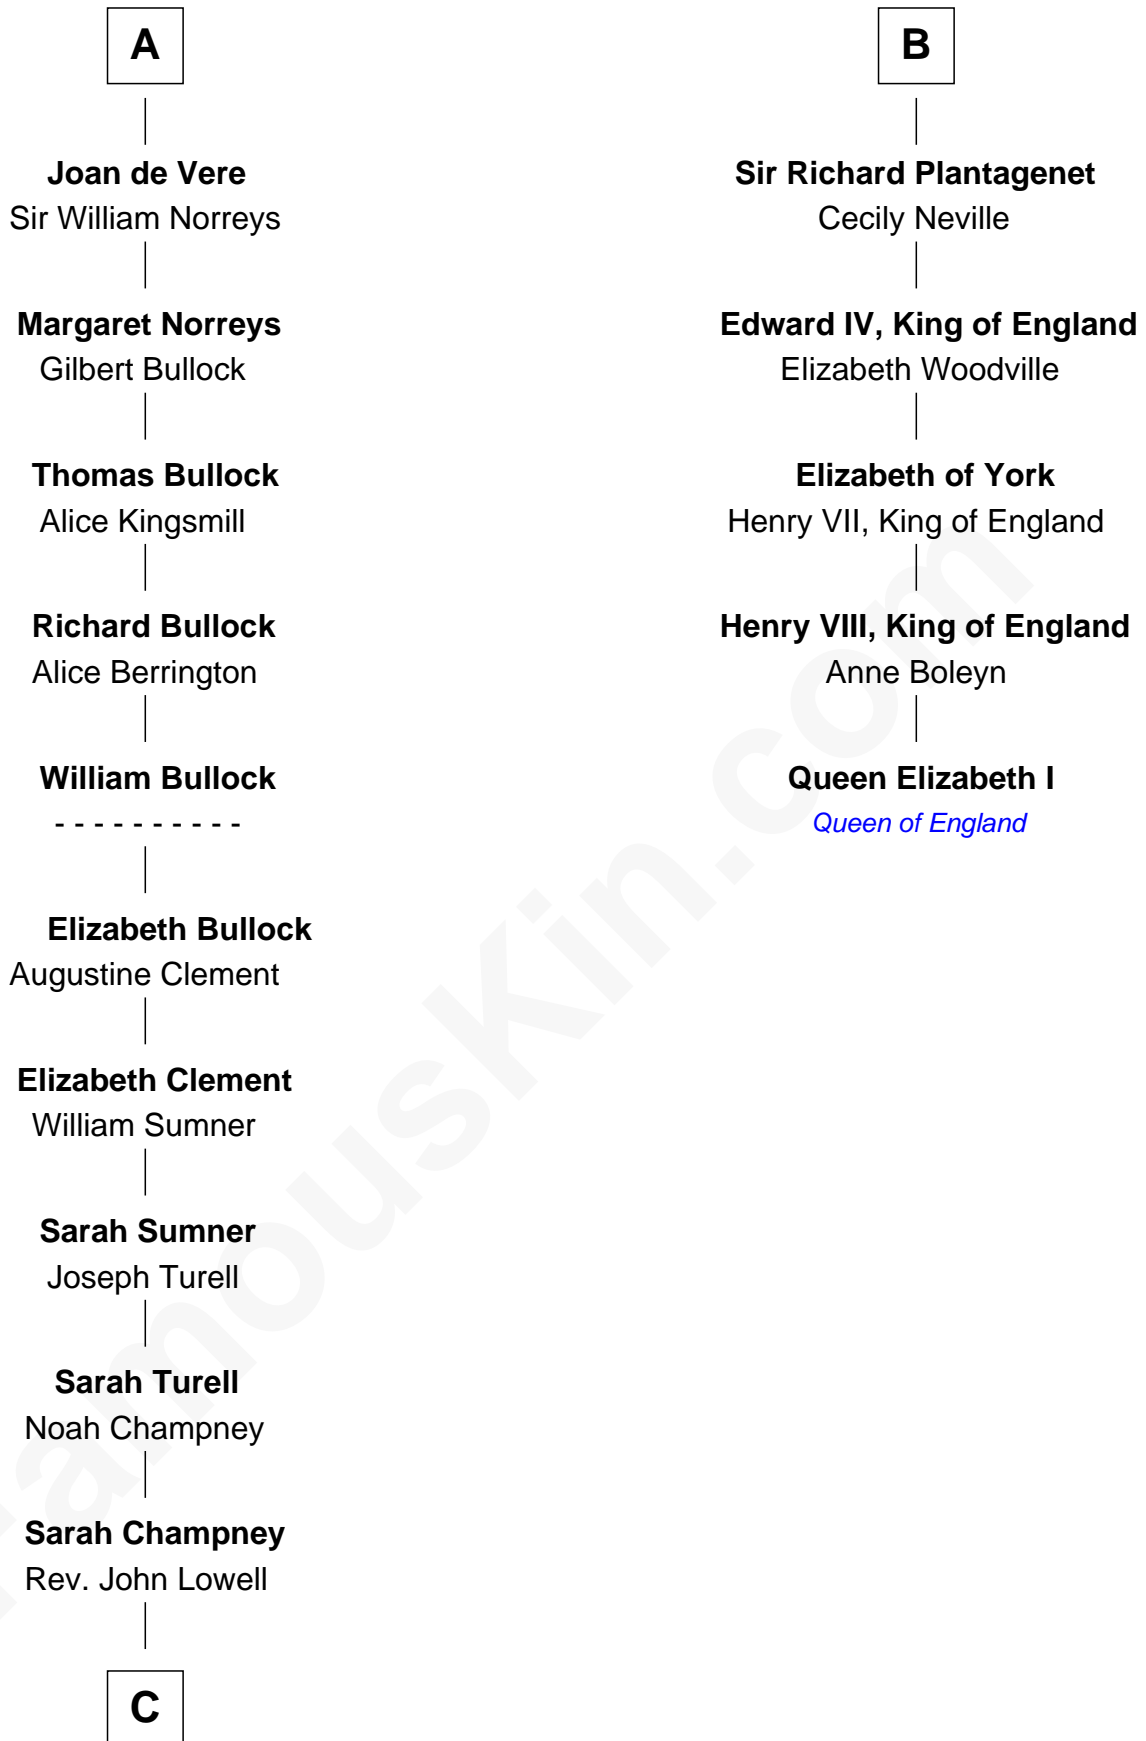

**FamousKin.com**  
**Relationship Chart of**  
**James Russell Lowell**  
*American "Fireside" Poet*

11th cousin 8 times removed of

**Queen Elizabeth I**  
*Queen of England*

**Amaury de Saint Amand**

-----

**C**

—  
**John Lowell**  
Rebecca Russell

—  
**Rev. Charles Lowell**  
Harriet Brackett Spence

—  
**James Russell Lowell**  
*American "Fireside" Poet*

FamousKin.com