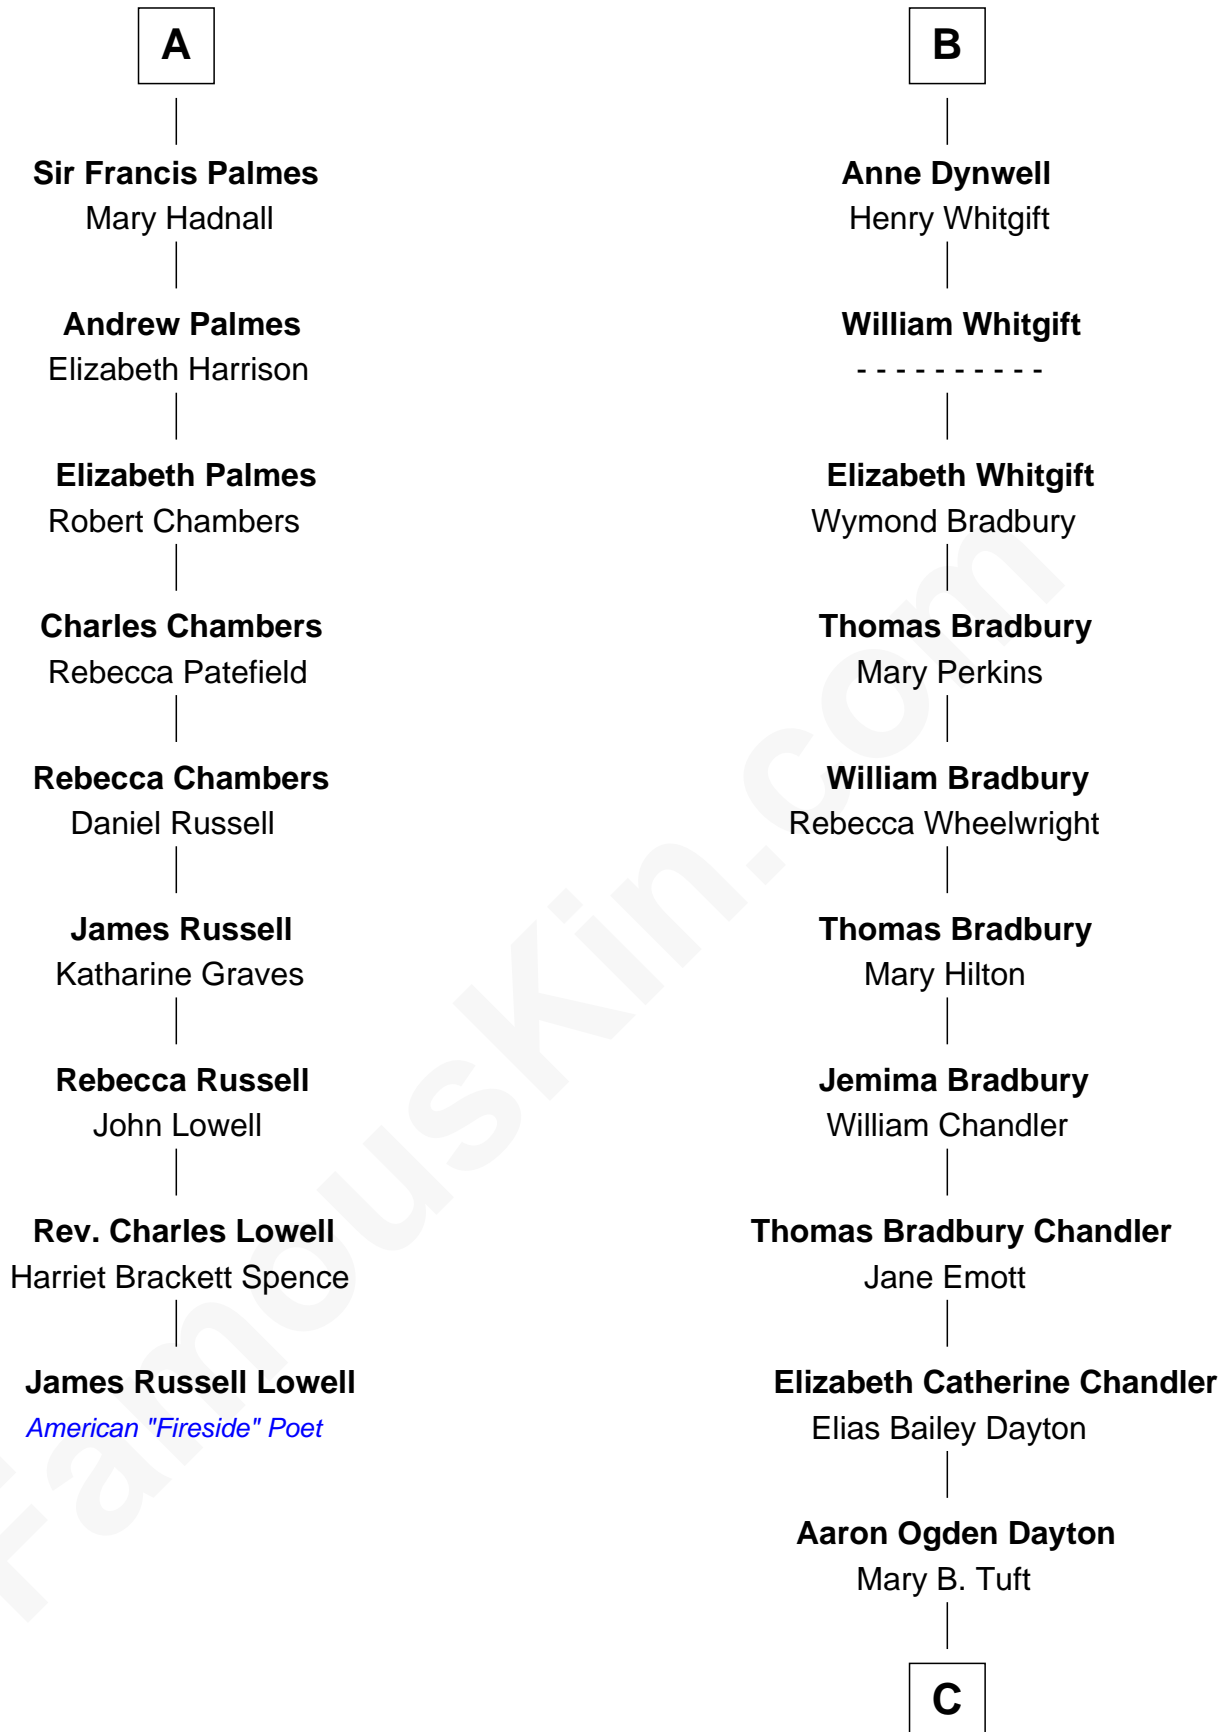

## Relationship Chart of

### James Russell Lowell

American "Fireside" Poet

15th cousin 6 times removed of

**Christopher Reeve**  
Movie Actor

C

**Katherine Irving Dayton**

Henry Baldwin

**Margaretta Willis Baldwin**