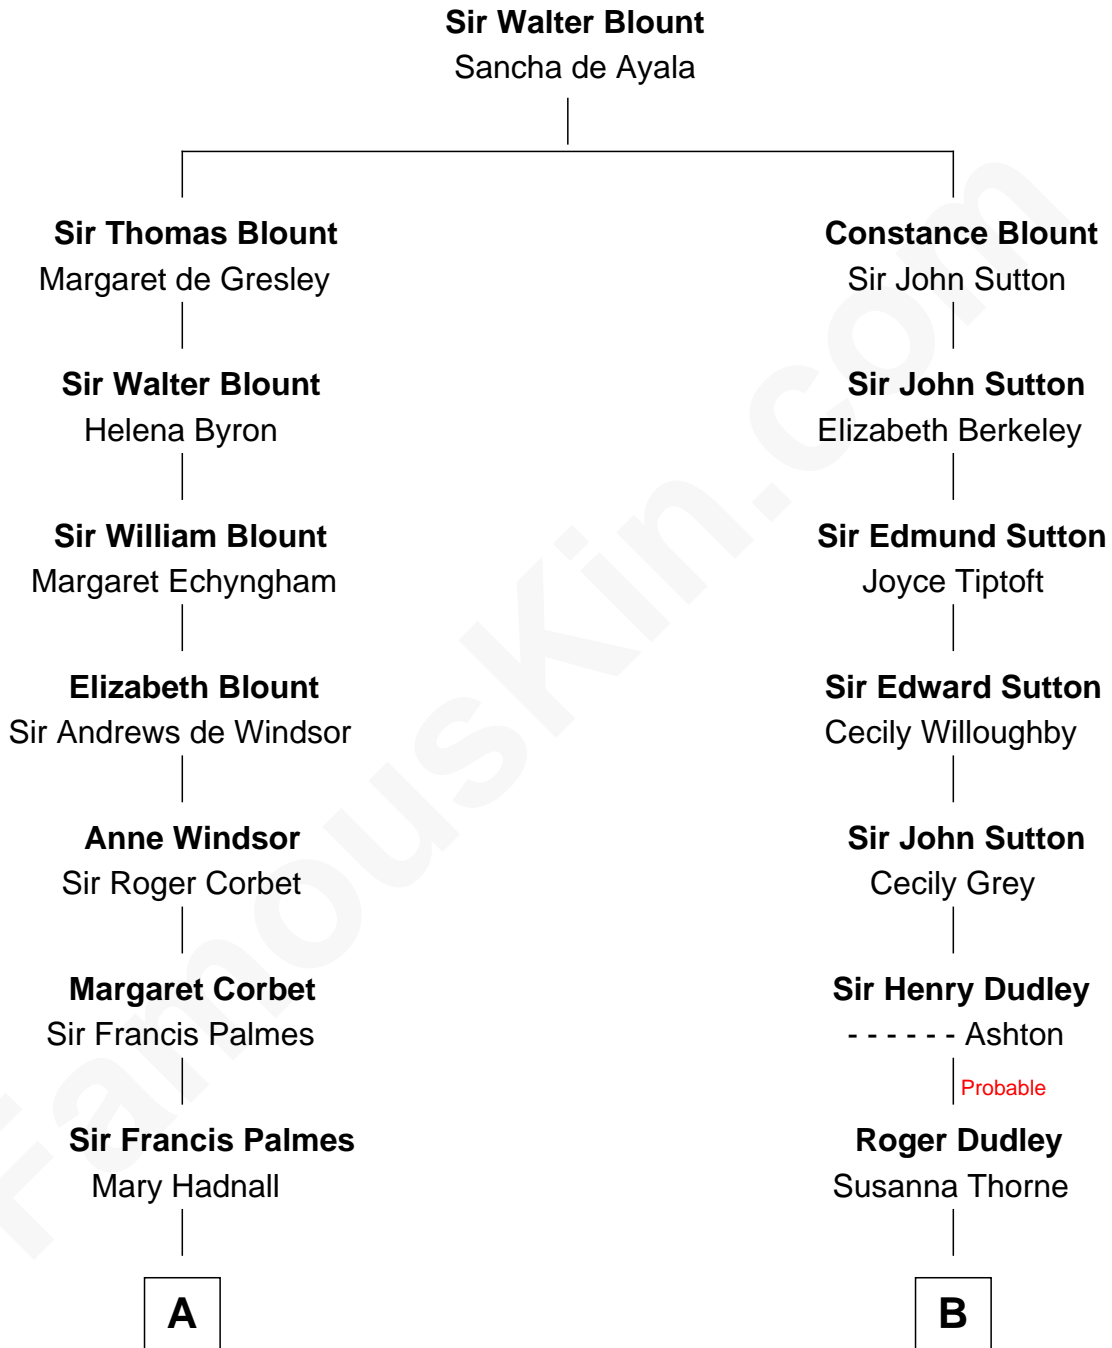

FamousKin.com
Relationship Chart of
James Russell Lowell
American "Fireside" Poet

14th cousin 5 times removed of
Christopher Reeve
Movie Actor

C

Richard Henry Reeve

Anne Conrad D'Olier

Franklin D'Olier Reeve

Barbara Pitney Lamb

Christopher Reeve

Movie Actor

FamousKin.com