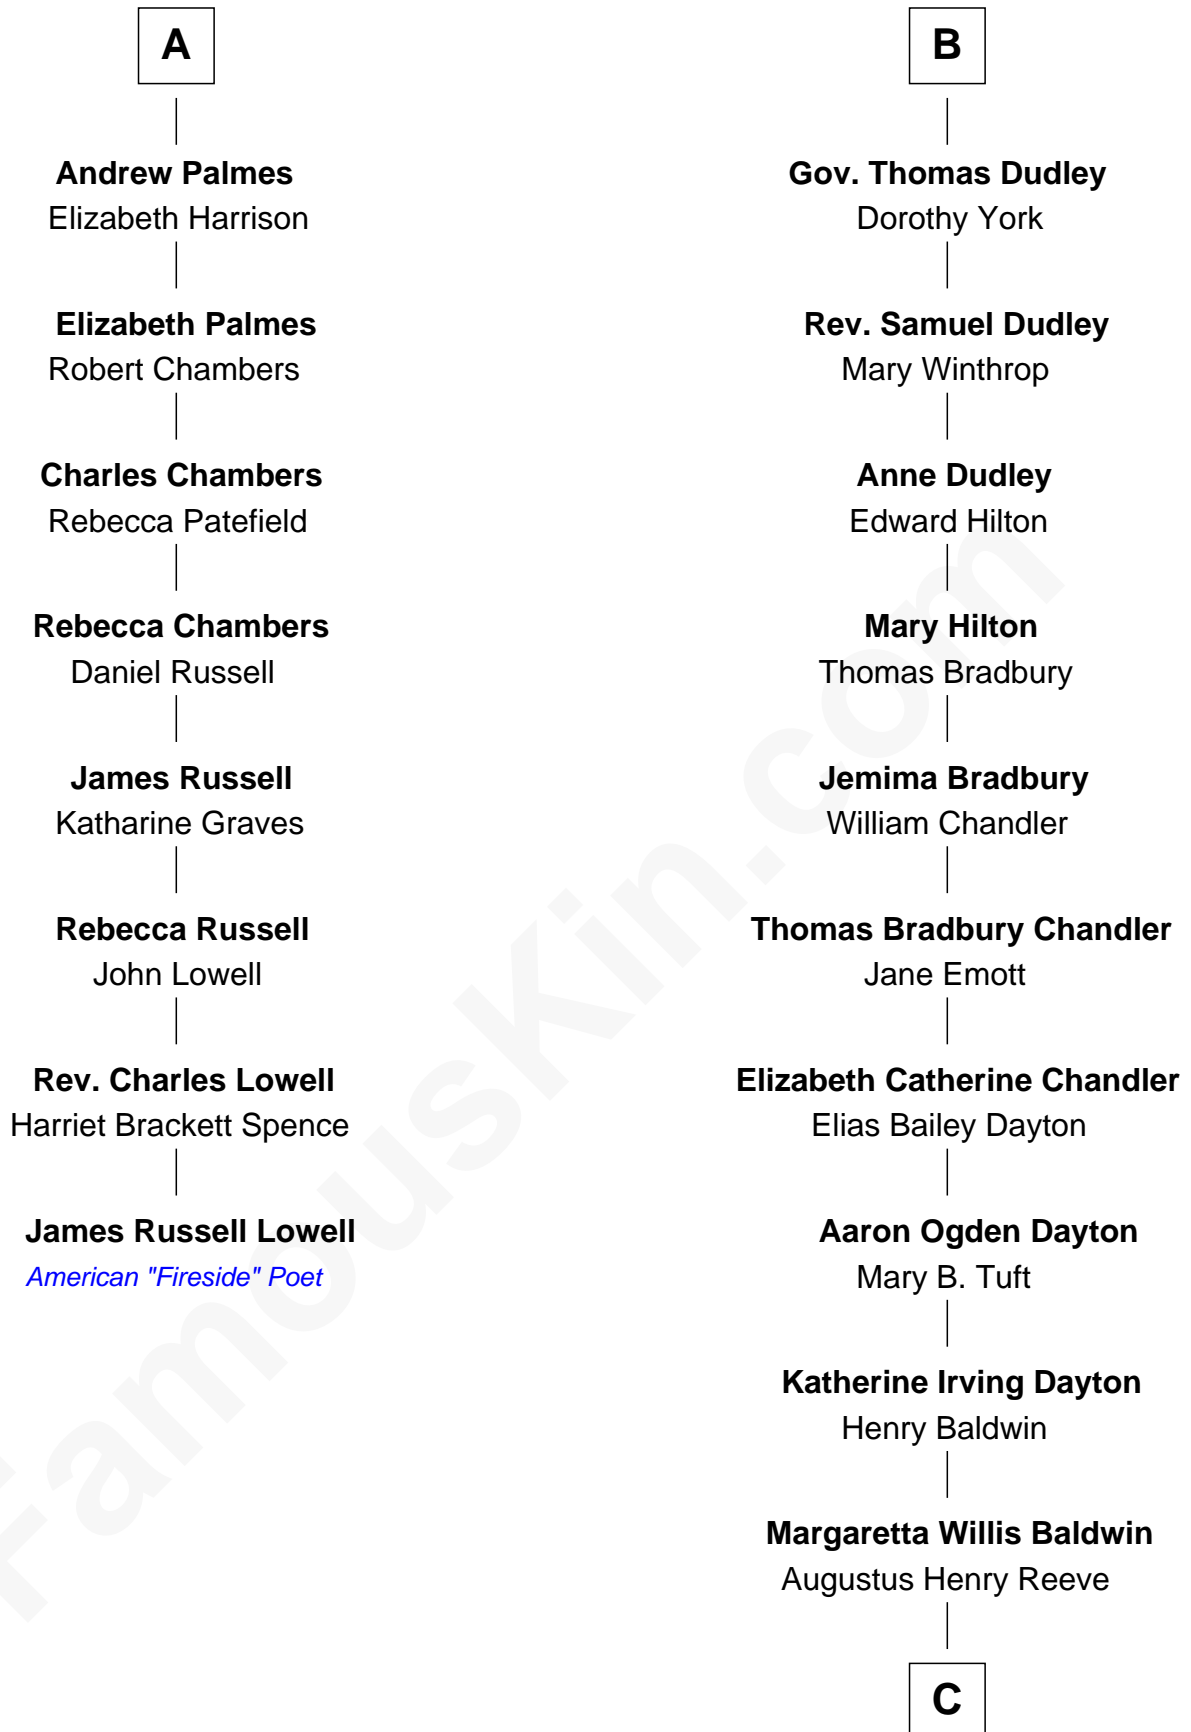

FamousKin.com
Relationship Chart of
James Russell Lowell
American "Fireside" Poet

14th cousin 5 times removed of
Christopher Reeve
Movie Actor

C

Richard Henry Reeve

Anne Conrad D'Olier

Franklin D'Olier Reeve

Barbara Pitney Lamb

Christopher Reeve

Movie Actor

FamousKin.com