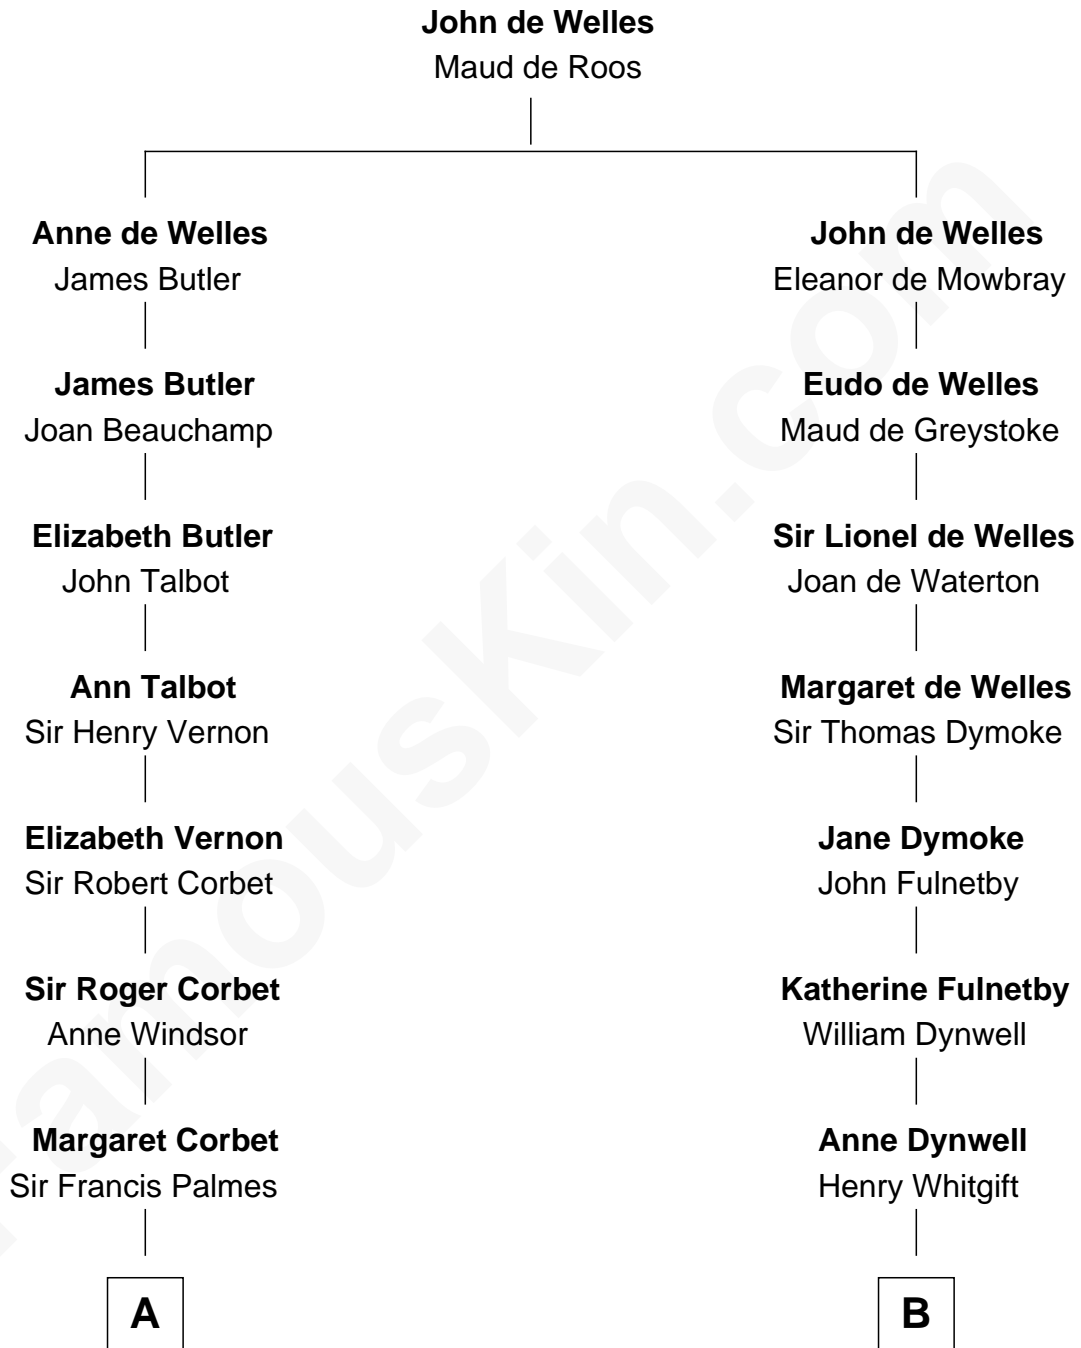

FamousKin.com
Relationship Chart of
James Russell Lowell
American "Fireside" Poet

15th cousin 5 times removed of
Christopher Reeve
Movie Actor

C

—
Margaretta Willis Baldwin

Augustus Henry Reeve

—
Richard Henry Reeve

Anne Conrad D'Olier

—
Franklin D'Olier Reeve

Barbara Pitney Lamb

—
Christopher Reeve

Movie Actor