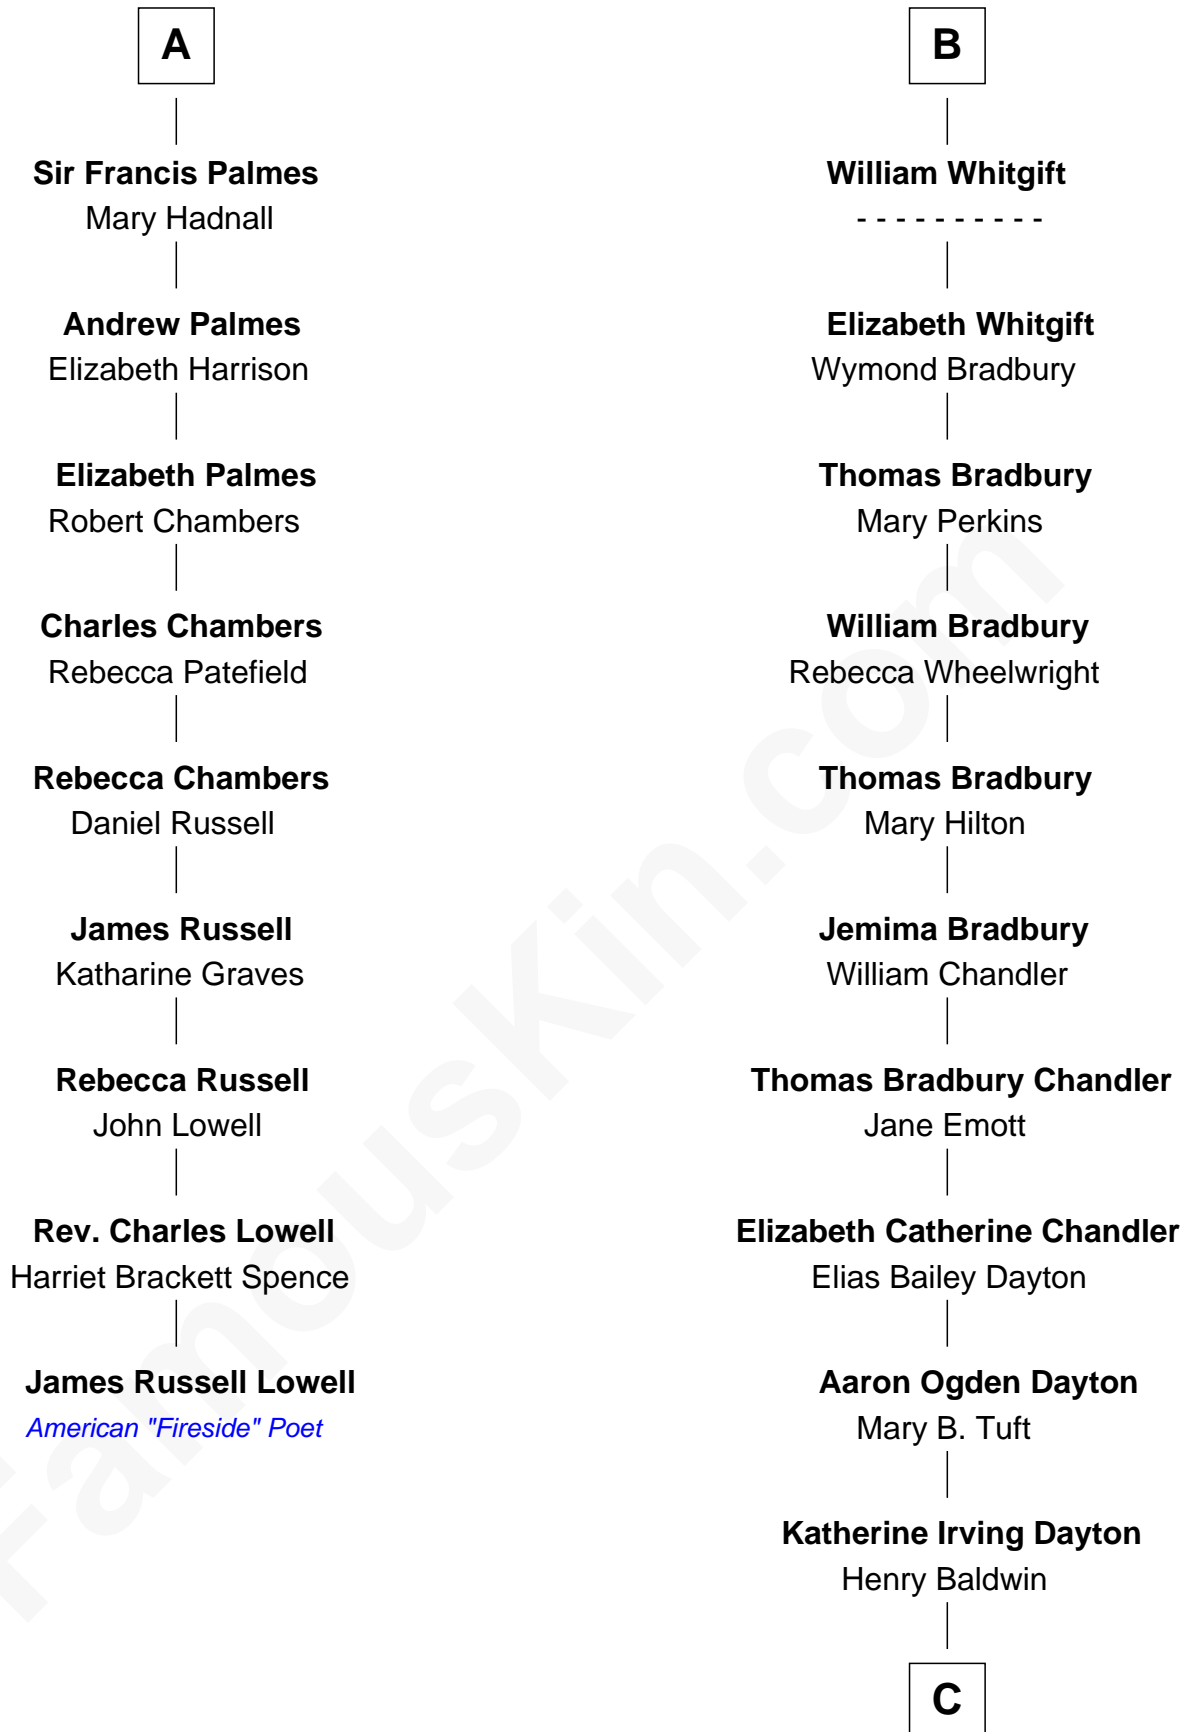

FamousKin.com
Relationship Chart of
James Russell Lowell
American "Fireside" Poet

15th cousin 5 times removed of
Christopher Reeve
Movie Actor

C

—
Margaretta Willis Baldwin

Augustus Henry Reeve

—
Richard Henry Reeve

Anne Conrad D'Olier

—
Franklin D'Olier Reeve

Barbara Pitney Lamb

—
Christopher Reeve

Movie Actor