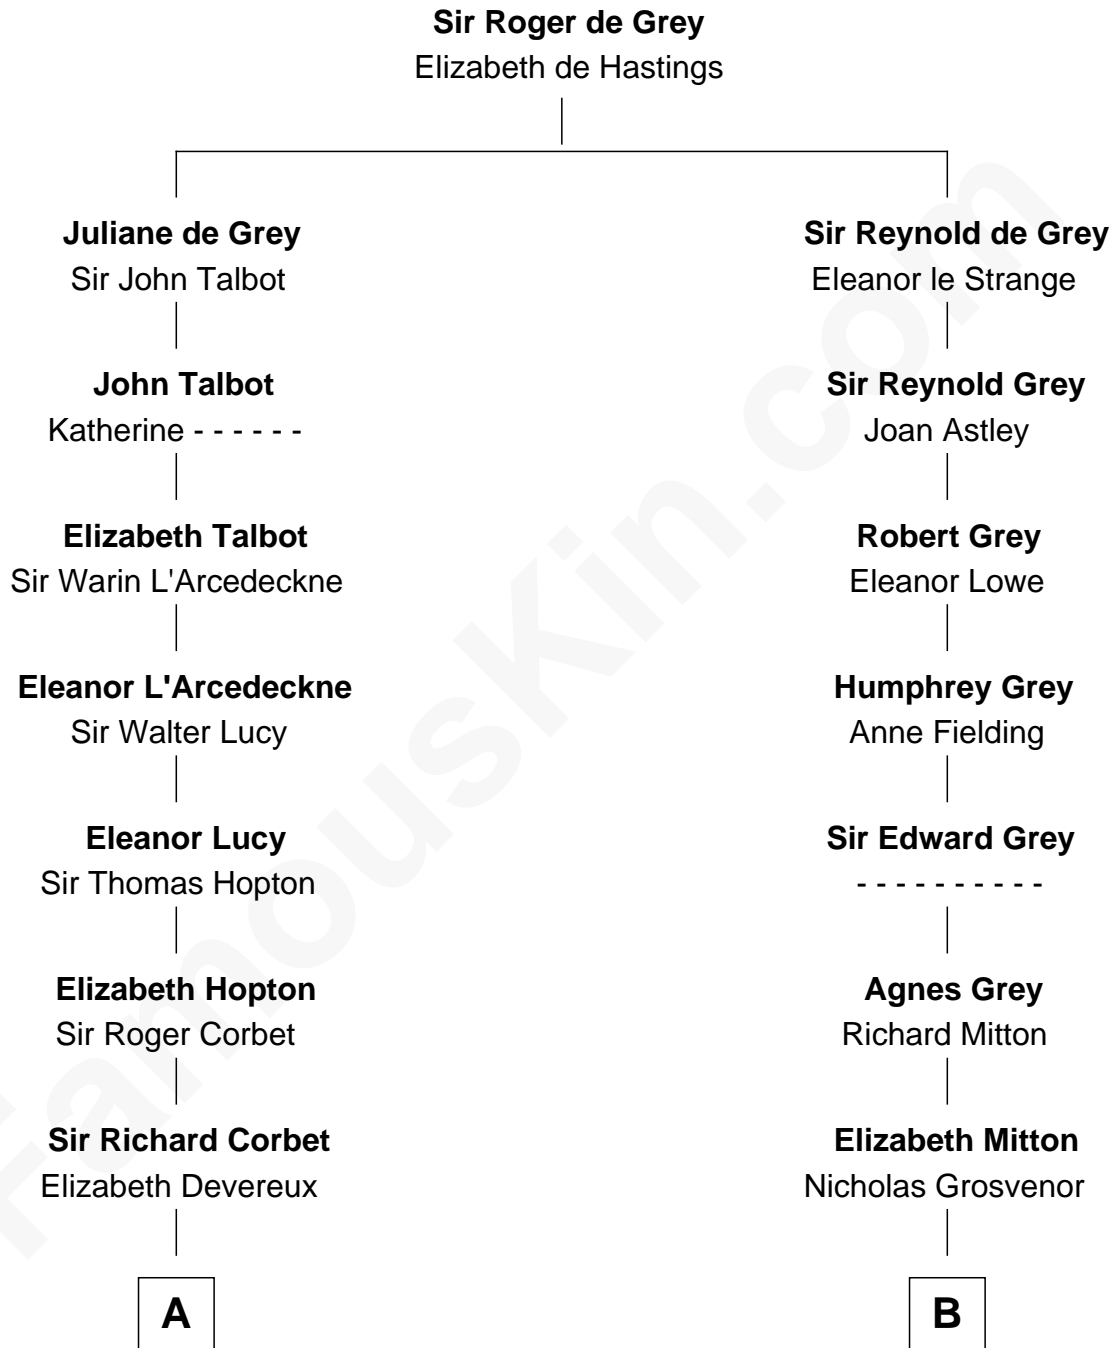

## Relationship Chart of

### James Russell Lowell

American "Fireside" Poet

18th cousin 2 times removed of

**Ken Burns**

Documentary Filmmaker

**C**

**Rev. Charles Lowell**  
Harriet Brackett Spence

**James Russell Lowell**  
*American "Fireside" Poet*

**D**

**George B. Moore**  
Nellie L. -----

**Emily Lucille Moore**  
Dr. Robert Kyle Burns

**Robert Kyle Burns**  
Lyla Smith Tupper

**Ken Burns**  
*Documentary Filmmaker*

FamousKin.com