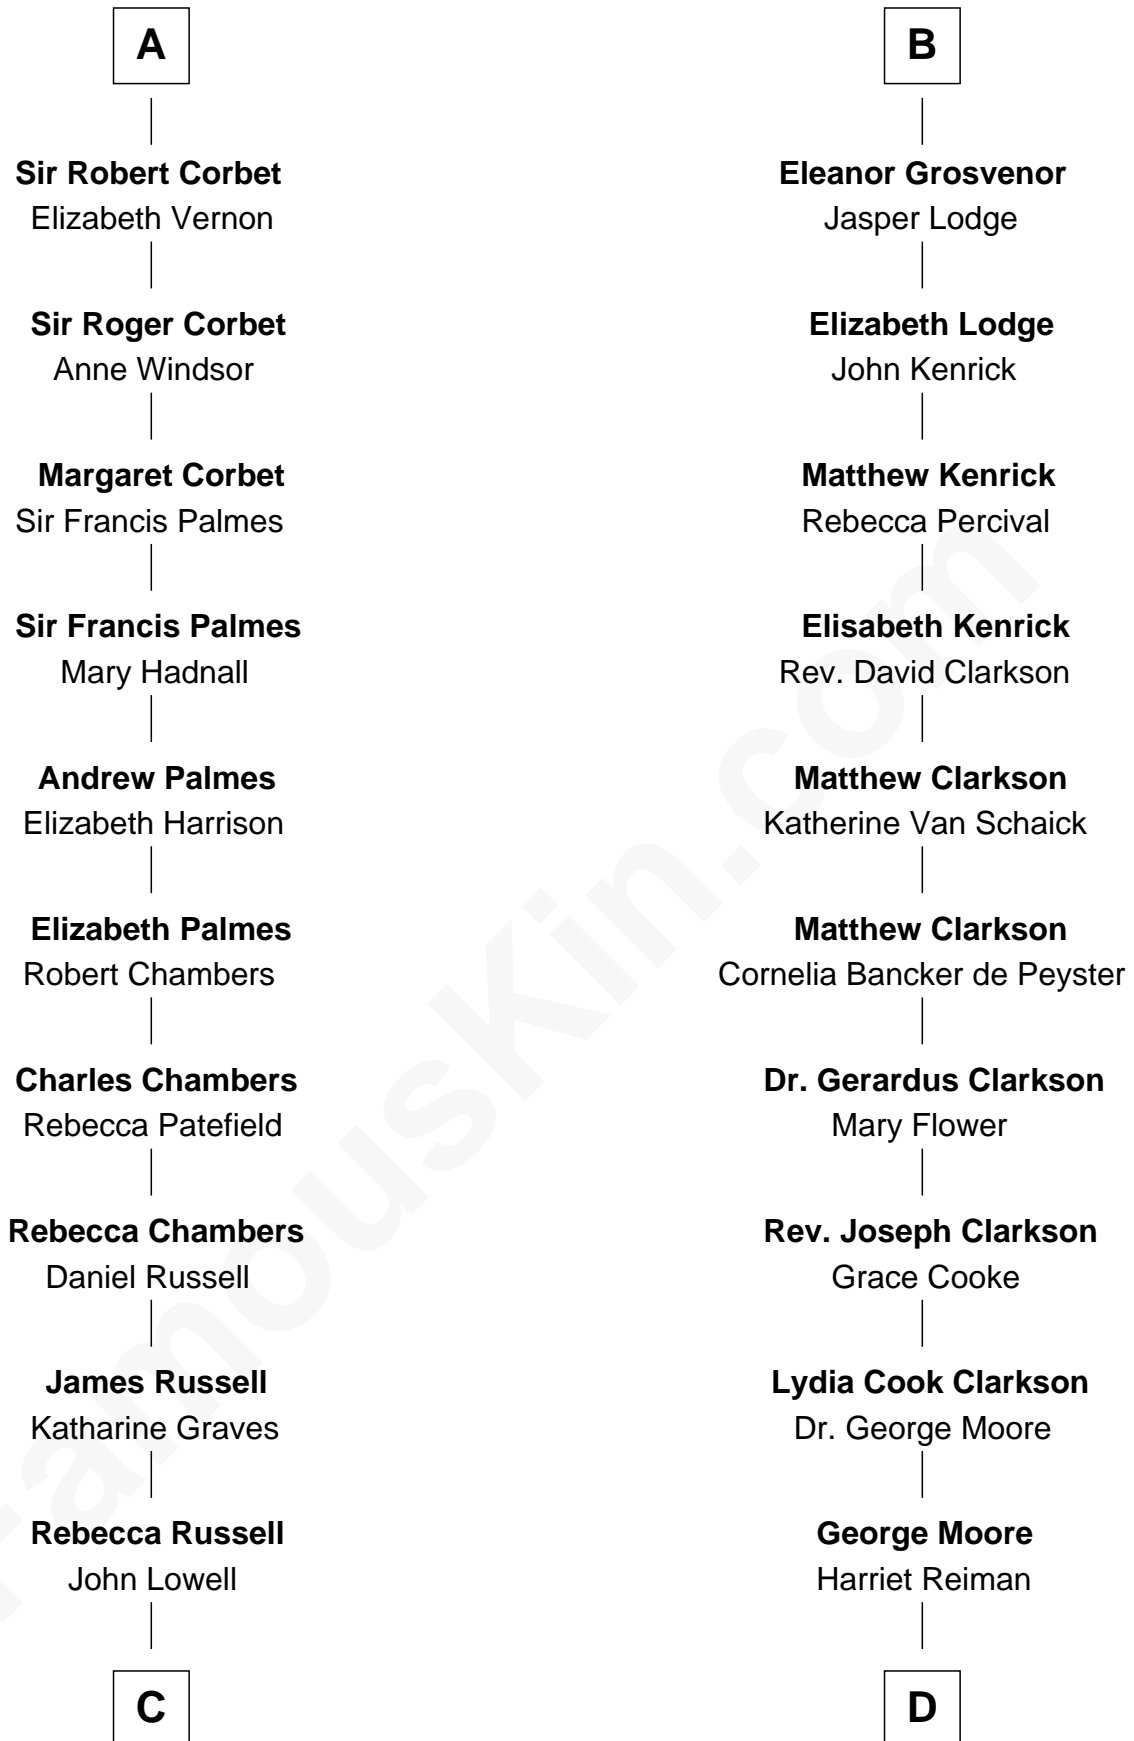

## Relationship Chart of

### James Russell Lowell

American "Fireside" Poet

18th cousin 2 times removed of

**Ken Burns**

Documentary Filmmaker

**C**

**Rev. Charles Lowell**  
Harriet Brackett Spence

**James Russell Lowell**  
*American "Fireside" Poet*

**D**

**George B. Moore**  
Nellie L. -----

**Emily Lucille Moore**  
Dr. Robert Kyle Burns

**Robert Kyle Burns**  
Lyla Smith Tupper

**Ken Burns**  
*Documentary Filmmaker*

FamousKin.com