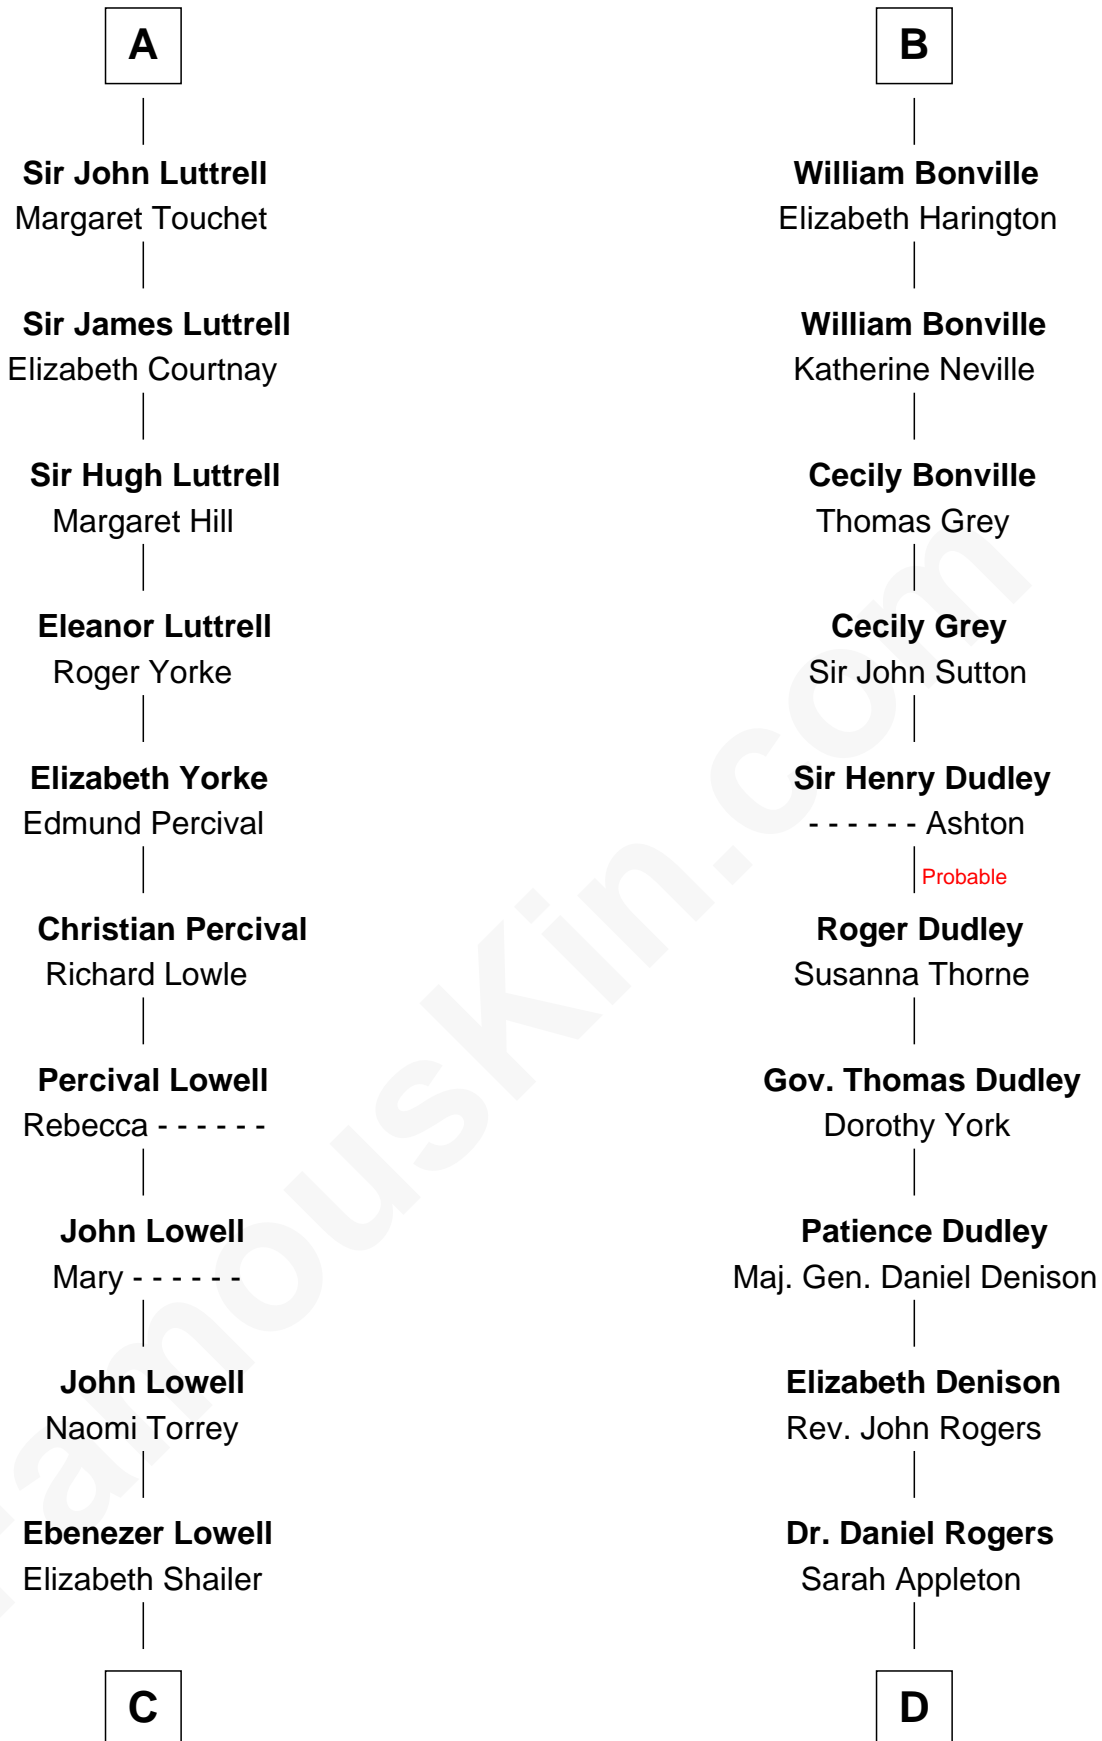

## Relationship Chart of

### James Russell Lowell

American "Fireside" Poet

20th cousin 1 time removed of

### Colonel Robert Gould Shaw

U.S. Civil War leader of film "Glory" fame

**C**

**Rev. John Lowell**

Sarah Champney

**John Lowell**

Rebecca Russell

**Rev. Charles Lowell**

**Elizabeth Willard Parkman**

Robert Gould Shaw

**Francis George Shaw**

Sarah Blake Sturgis

**Colonel Robert Gould Shaw**

*Main character in film "Glory"*