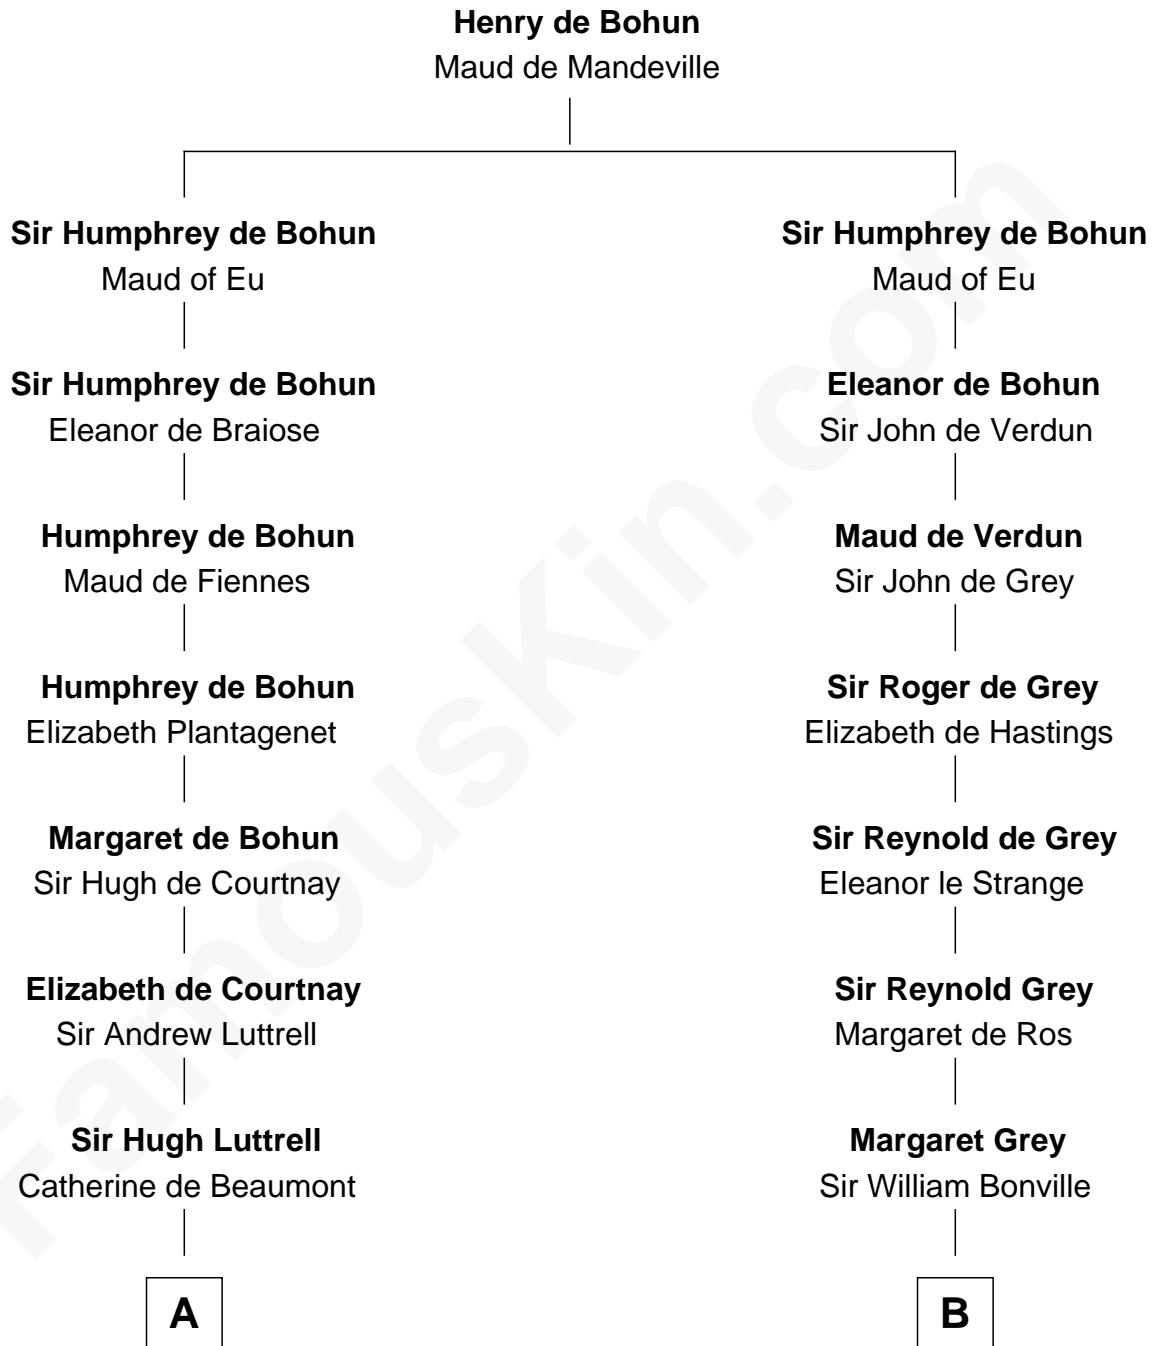

## Relationship Chart of

### James Russell Lowell

American "Fireside" Poet

20th cousin 1 time removed of

### Colonel Robert Gould Shaw

U.S. Civil War leader of film "Glory" fame

**C**

**Rev. John Lowell**

Sarah Champney

**John Lowell**

Rebecca Russell

**Rev. Charles Lowell**

**Elizabeth Willard Parkman**

Robert Gould Shaw

**Francis George Shaw**

Sarah Blake Sturgis

**Colonel Robert Gould Shaw**

*Main character in film "Glory"*