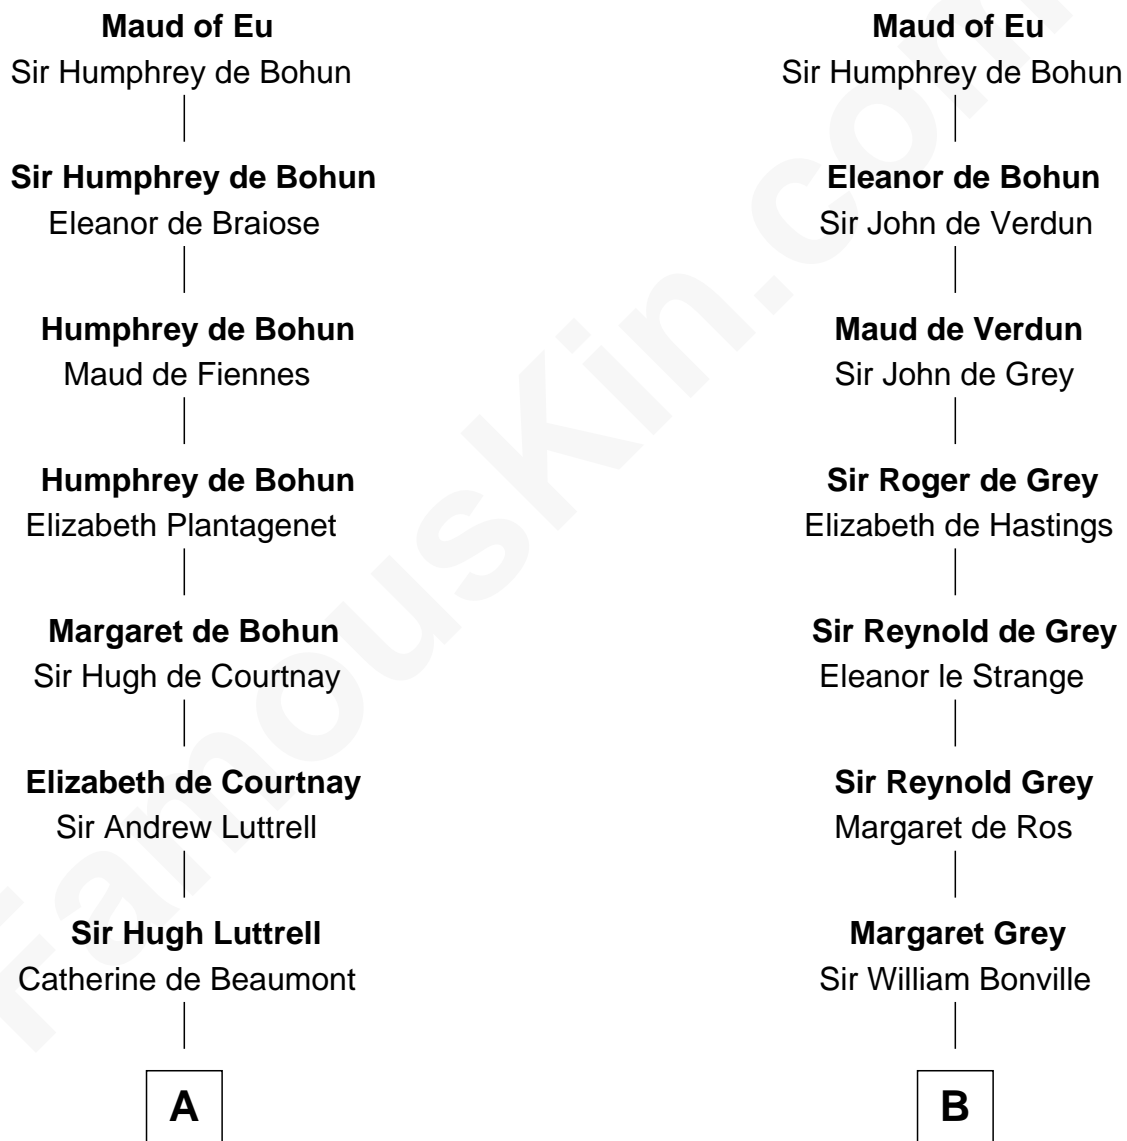

FamousKin.com Relationship Chart of

James Russell Lowell

American "Fireside" Poet

20th cousin 1 time removed of

Colonel Robert Gould Shaw

U.S. Civil War leader of film "Glory" fame

Raoul de Lusgnan

Alice de Eu

Francis George Shaw

Sarah Blake Sturgis

Colonel Robert Gould Shaw

Main character in film "Glory"