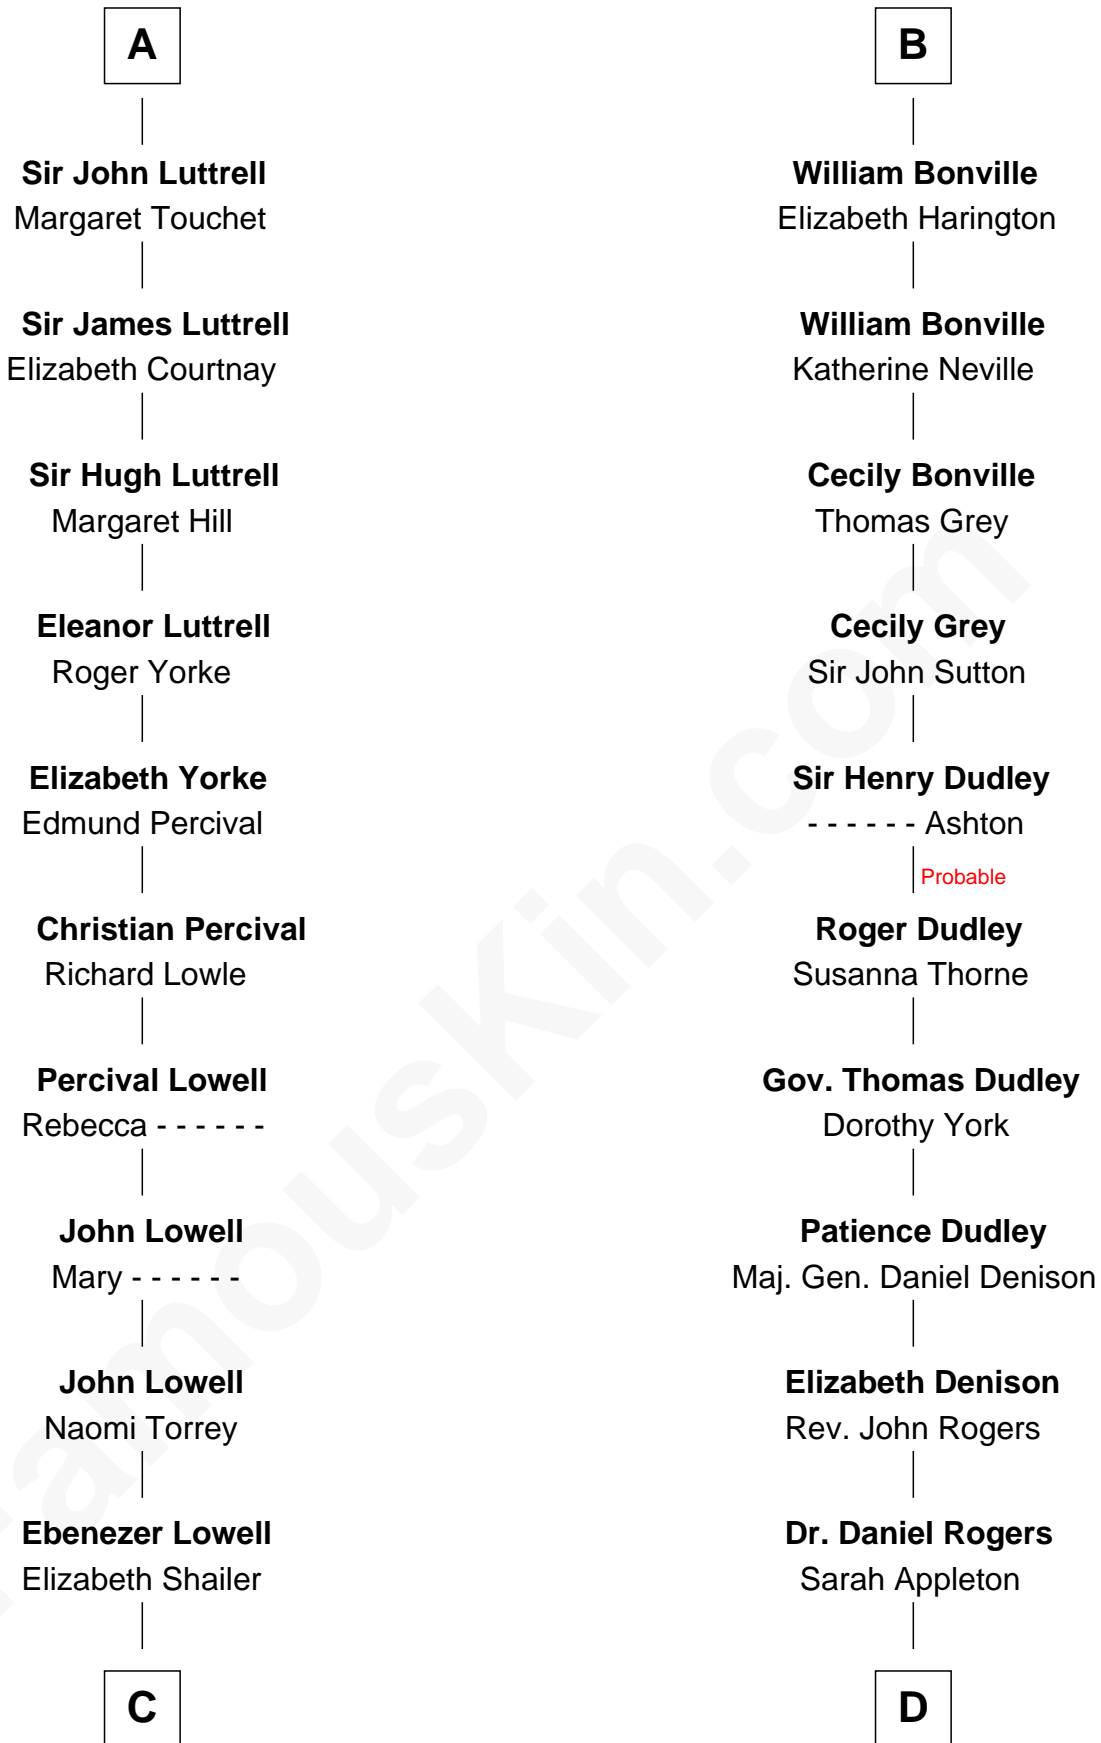

FamousKin.com Relationship Chart of

James Russell Lowell

American "Fireside" Poet

20th cousin 1 time removed of

Colonel Robert Gould Shaw

U.S. Civil War leader of film "Glory" fame

Raoul de Lusgnan

Alice de Eu

Francis George Shaw

Sarah Blake Sturgis

Colonel Robert Gould Shaw

Main character in film "Glory"