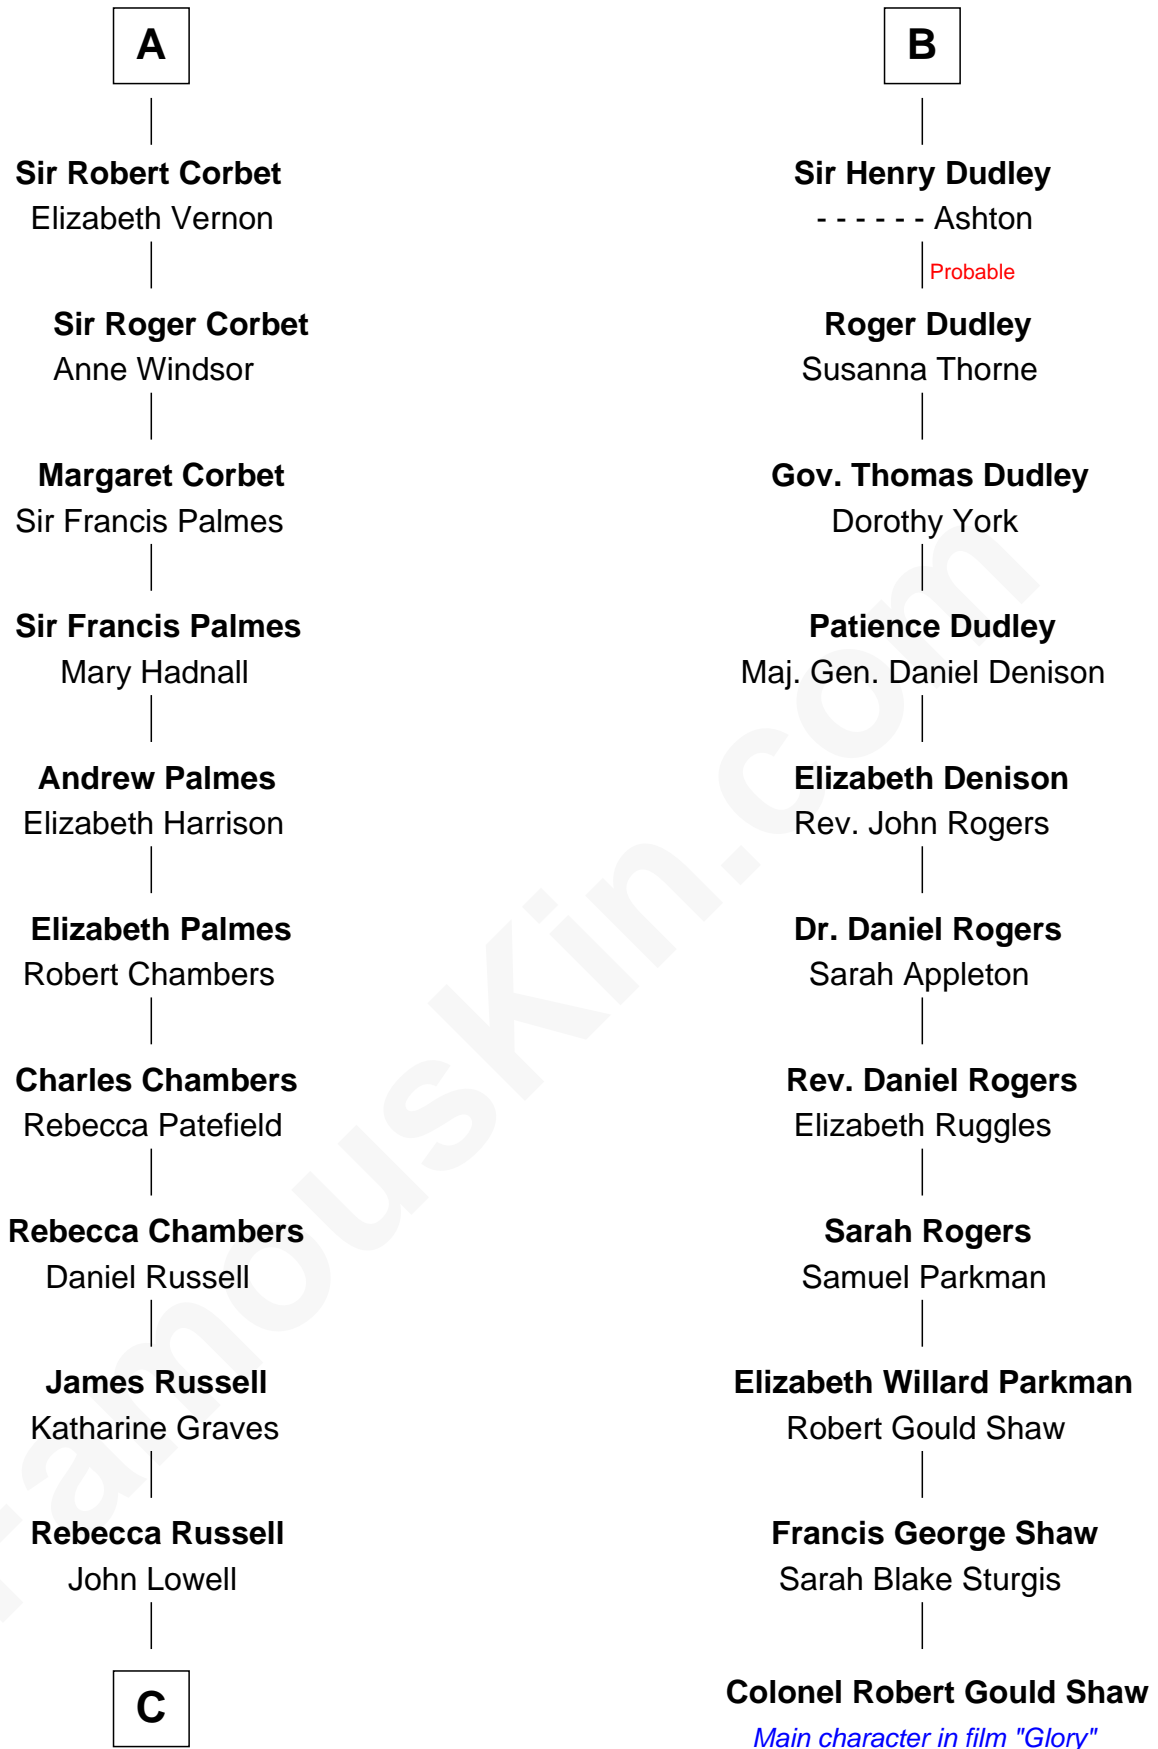

## Relationship Chart of

### James Russell Lowell

American "Fireside" Poet

17th cousin 1 time removed of

### Colonel Robert Gould Shaw

U.S. Civil War leader of film "Glory" fame

C

Rev. Charles Lowell  
Harriet Brackett Spence

James Russell Lowell  
*American "Fireside" Poet*

FamousKin.com