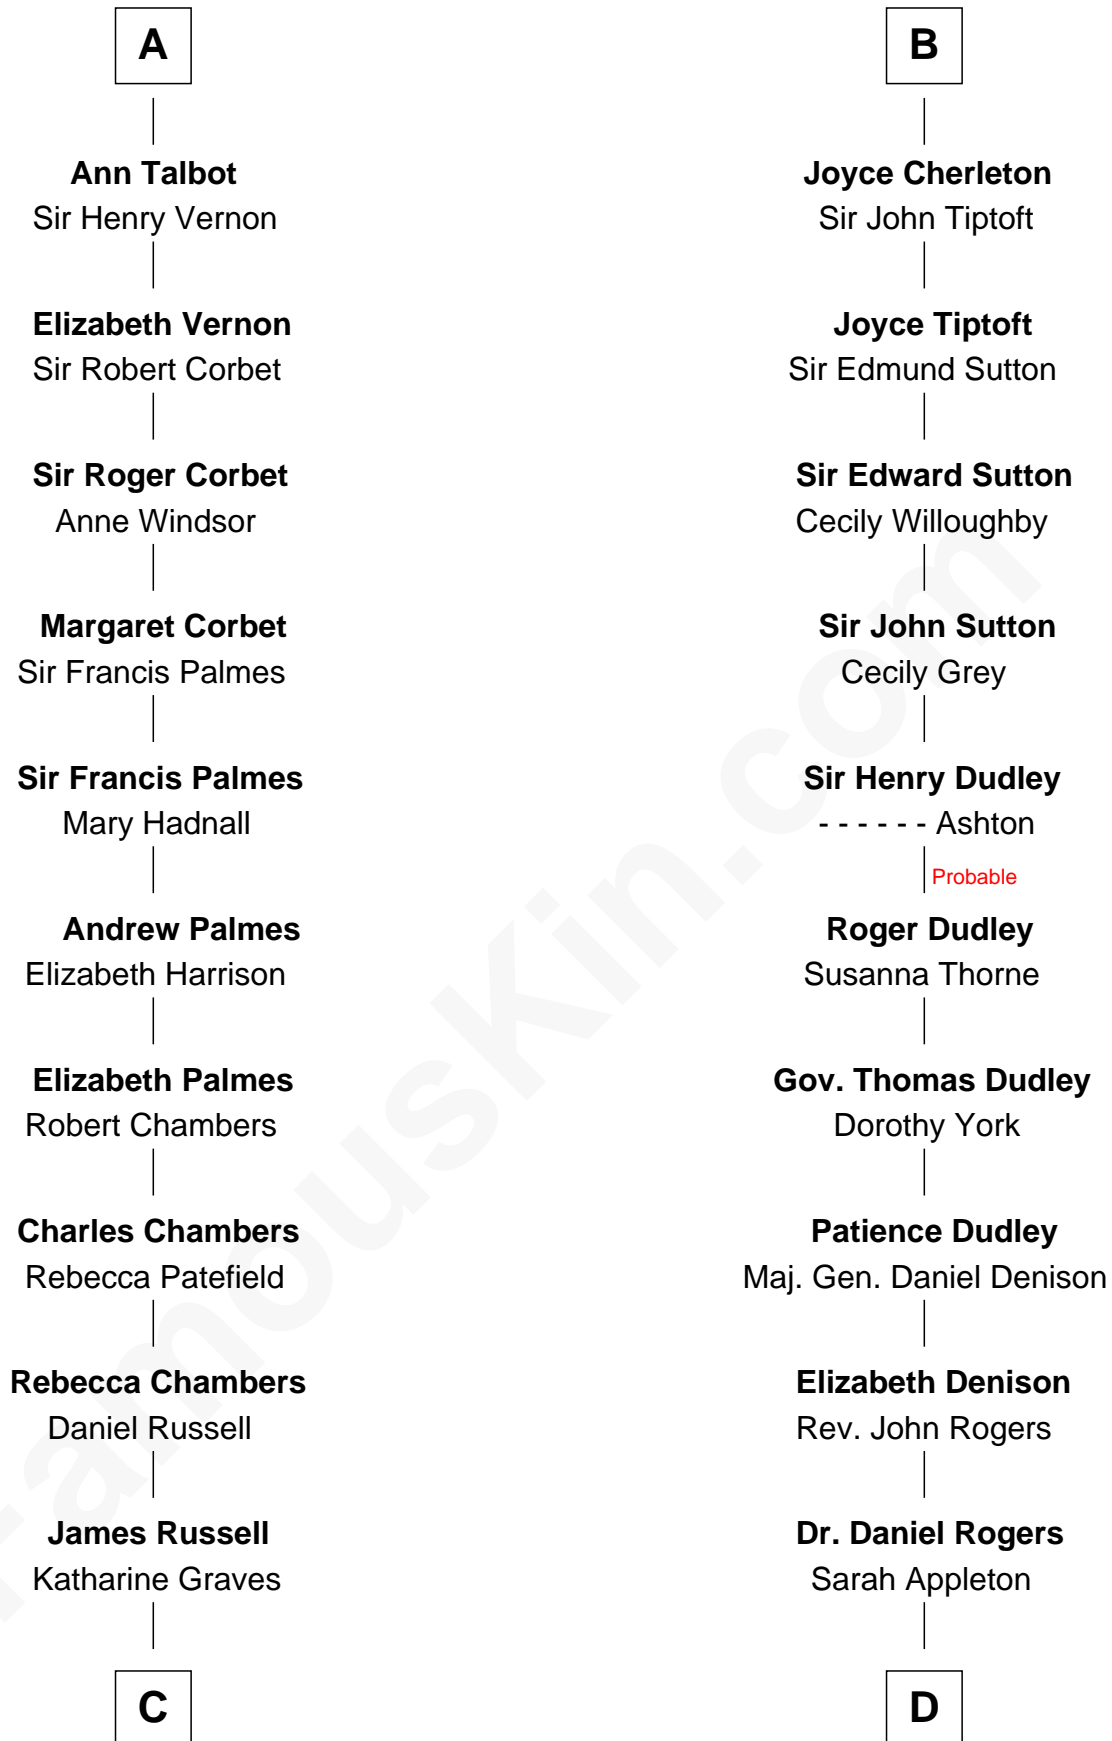

**FamousKin.com**  
**Relationship Chart of**  
**James Russell Lowell**  
*American "Fireside" Poet*

**19th cousin 2 times removed of**  
**Colonel Robert Gould Shaw**  
*U.S. Civil War leader of film "Glory" fame*

**Rev. Daniel Rogers**

Elizabeth Ruggles

**Sarah Rogers**

Samuel Parkman

**Elizabeth Willard Parkman**

Robert Gould Shaw

**Francis George Shaw**

Sarah Blake Sturgis

**Colonel Robert Gould Shaw**

*Main character in film "Glory"*