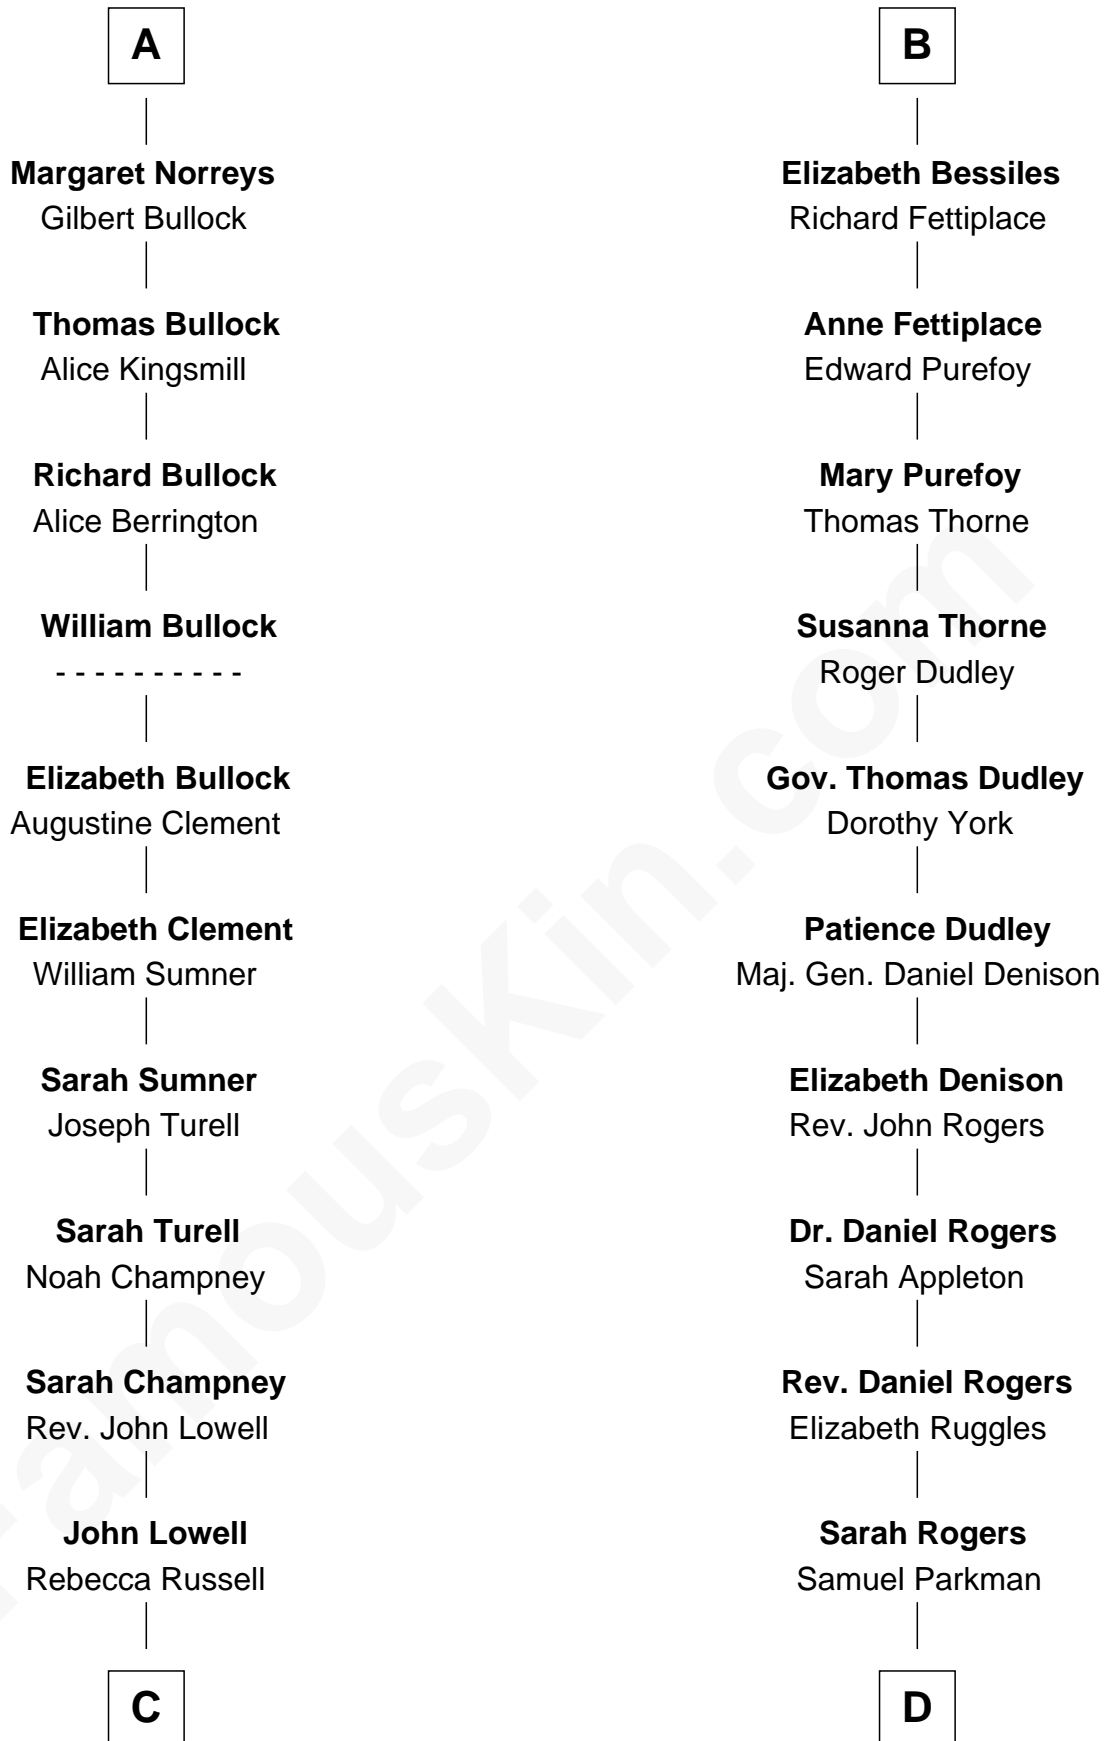

FamousKin.com

Relationship Chart of

James Russell Lowell

American "Fireside" Poet

18th cousin 1 time removed of

Colonel Robert Gould Shaw

U.S. Civil War leader of film "Glory" fame

C

Rev. Charles Lowell
Harriet Brackett Spence

James Russell Lowell
American "Fireside" Poet

D

Elizabeth Willard Parkman
Robert Gould Shaw

Francis George Shaw
Sarah Blake Sturgis

Colonel Robert Gould Shaw
Main character in film "Glory"