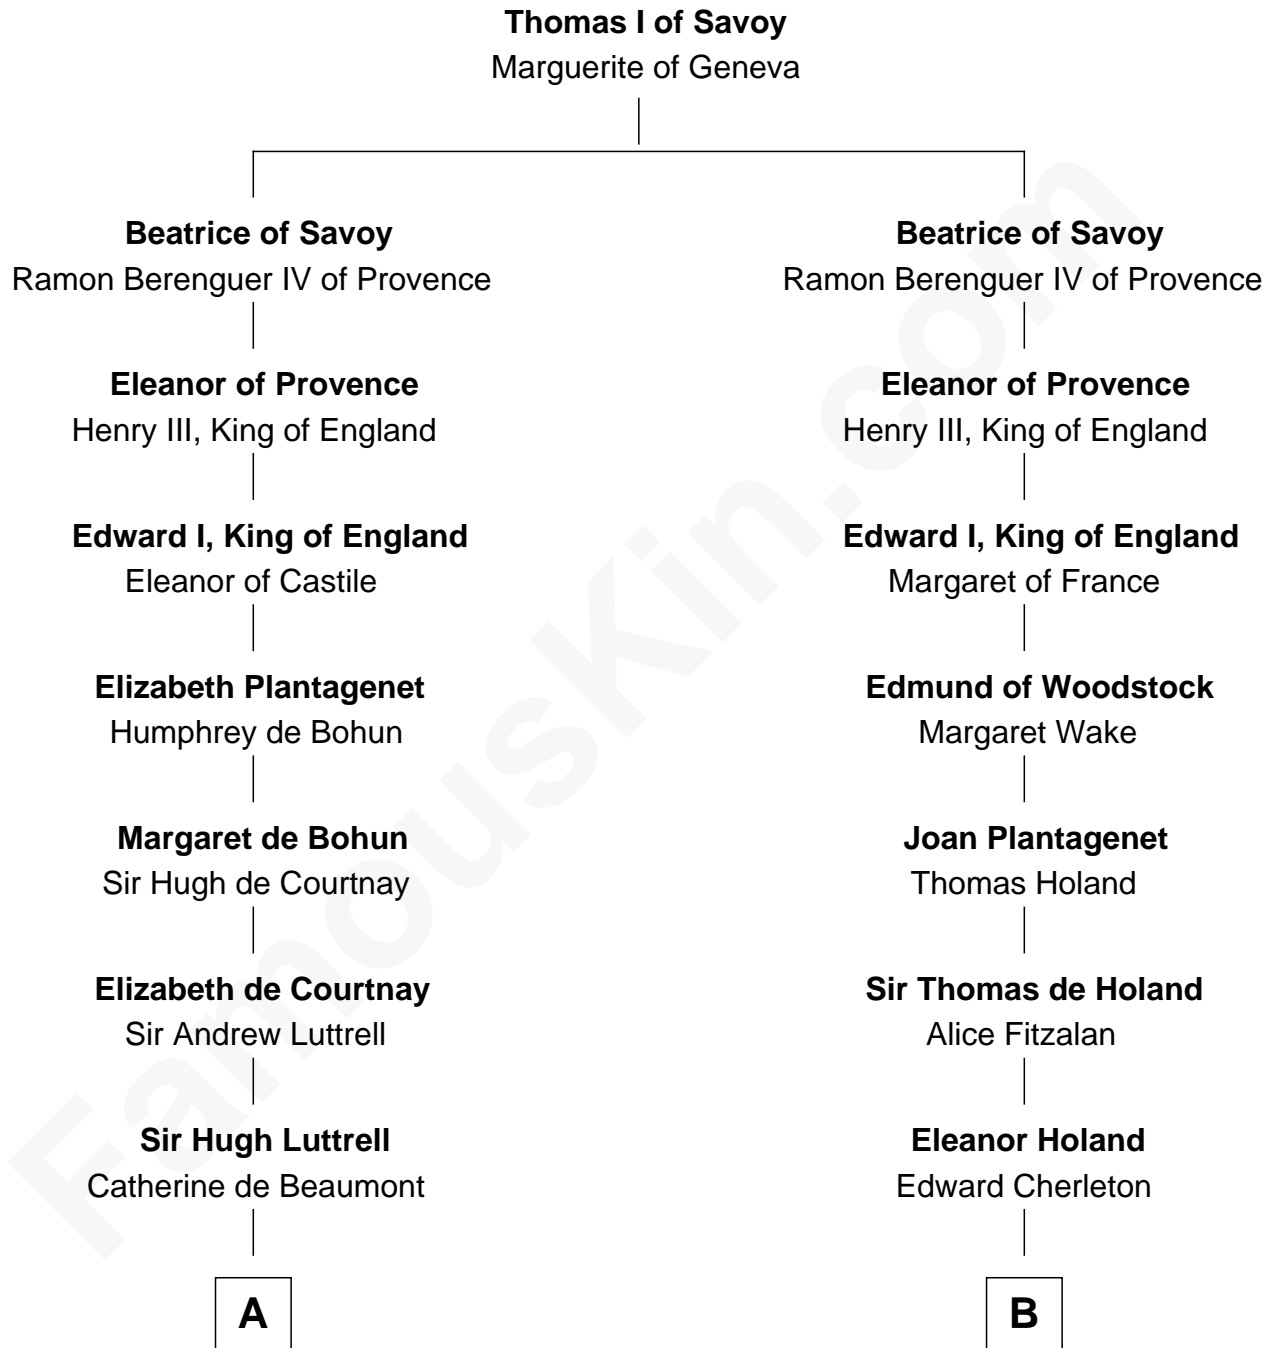

## Relationship Chart of

### James Russell Lowell

American "Fireside" Poet

20th cousin 1 time removed of

### Colonel Robert Gould Shaw

U.S. Civil War leader of film "Glory" fame

**C**

**Rev. John Lowell**

Sarah Champney

**John Lowell**

Rebecca Russell

**Rev. Charles Lowell**

**Elizabeth Willard Parkman**

Robert Gould Shaw

**Francis George Shaw**

Sarah Blake Sturgis

**Colonel Robert Gould Shaw**

*Main character in film "Glory"*