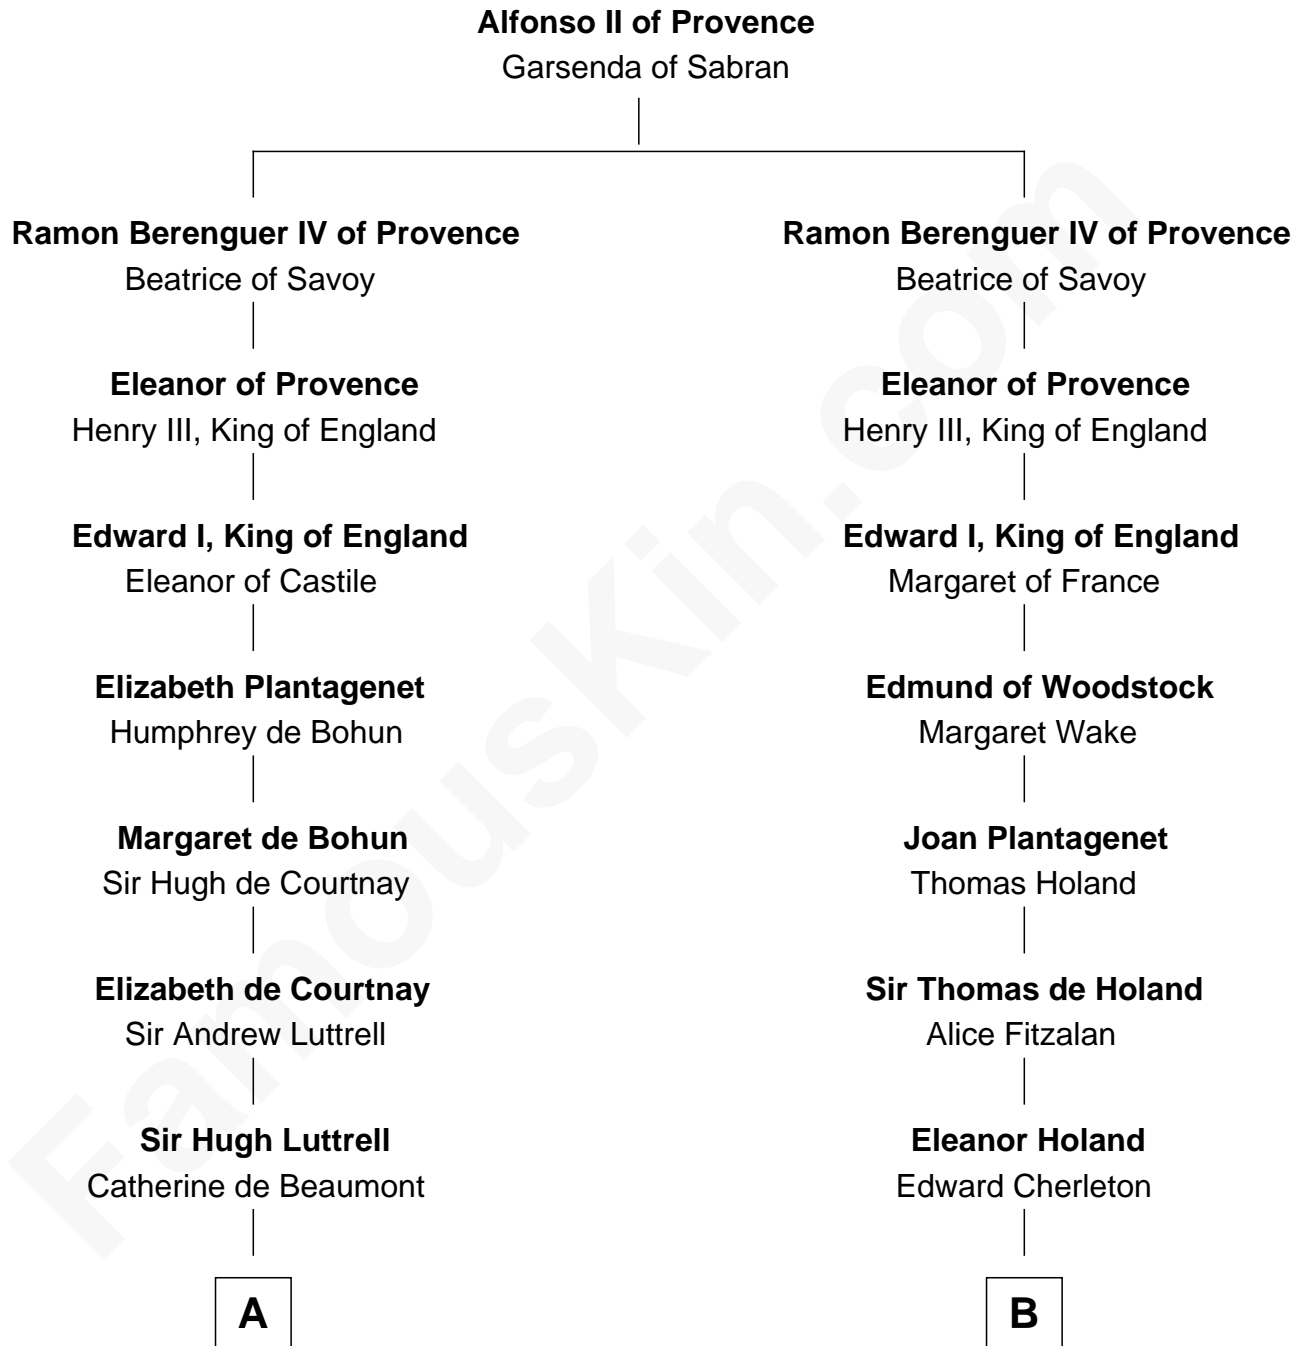

# FamousKin.com

## Relationship Chart of James Russell Lowell

American "Fireside" Poet

20th cousin 1 time removed of

## Colonel Robert Gould Shaw

U.S. Civil War leader of film "Glory" fame

**C**

**Rev. John Lowell**

Sarah Champney

**John Lowell**

Rebecca Russell

**Rev. Charles Lowell**

**Elizabeth Willard Parkman**

Robert Gould Shaw

**Francis George Shaw**

Sarah Blake Sturgis

**Colonel Robert Gould Shaw**

*Main character in film "Glory"*