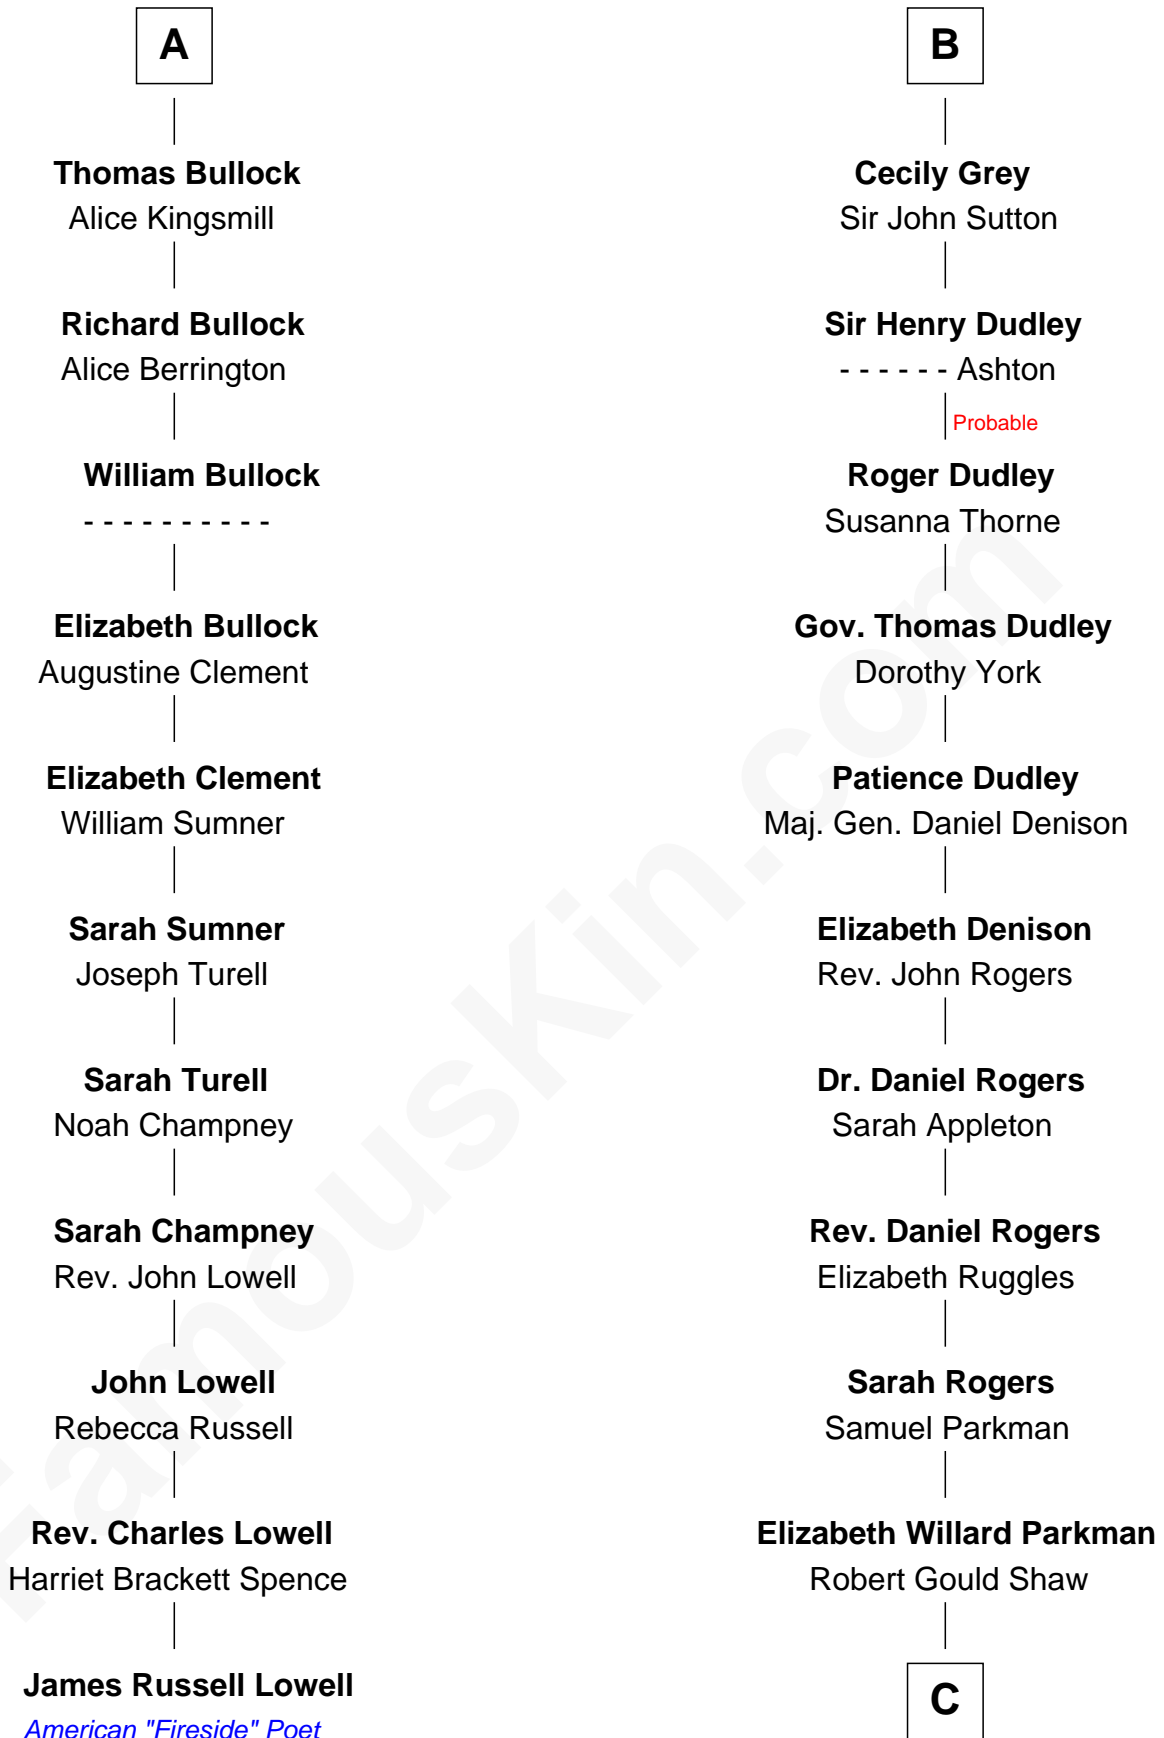

FamousKin.com Relationship Chart of

James Russell Lowell

American "Fireside" Poet

17th cousin 1 time removed of

Colonel Robert Gould Shaw

U.S. Civil War leader of film "Glory" fame

Sir Thomas de Multon

Eleanor de Burgh

Joan de Multon
Sir Robert FitzWalter

Sir John FitzWalter
Eleanor de Percy

Alice FitzWalter
Aubrey de Vere

Sir Richard de Vere
Alice Sergeaux

Sir John de Vere
Elizabeth Howard

Joan de Vere
Sir William Norreys

Margaret Norreys
Gilbert Bullock

A

Elizabeth de Multon
Sir Robert de Harington

Sir John Harington

Sir Robert Harington
Isabel Loring

Sir William Harington
Margaret Hill

Elizabeth Harington
William Bonville

William Bonville
Katherine Neville

Cecily Bonville
Thomas Grey

B

C

Francis George Shaw

Sarah Blake Sturgis

Colonel Robert Gould Shaw

Main character in film "Glory"

FamousKin.com