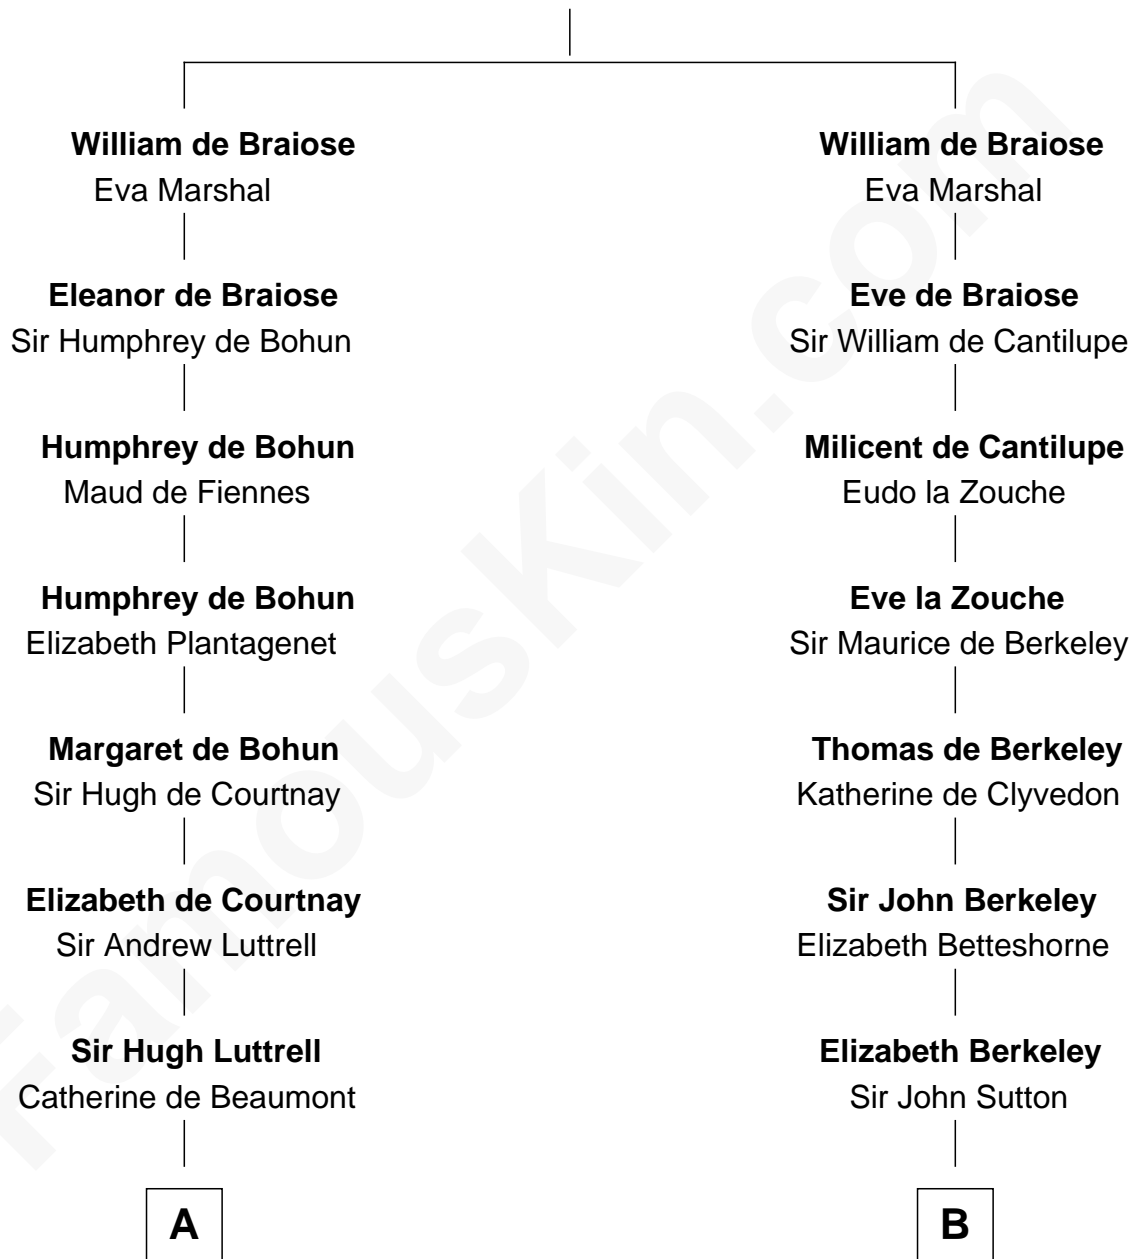

FamousKin.com
Relationship Chart of
James Russell Lowell
American "Fireside" Poet

20th cousin of
Colonel Robert Gould Shaw
U.S. Civil War leader of film "Glory" fame

Reginald de Braiose

C

Rev. John Lowell

Sarah Rogers

Samuel Parkman

Elizabeth Willard Parkman

Robert Gould Shaw

Francis George Shaw

Sarah Blake Sturgis

Colonel Robert Gould Shaw

Main character in film "Glory"