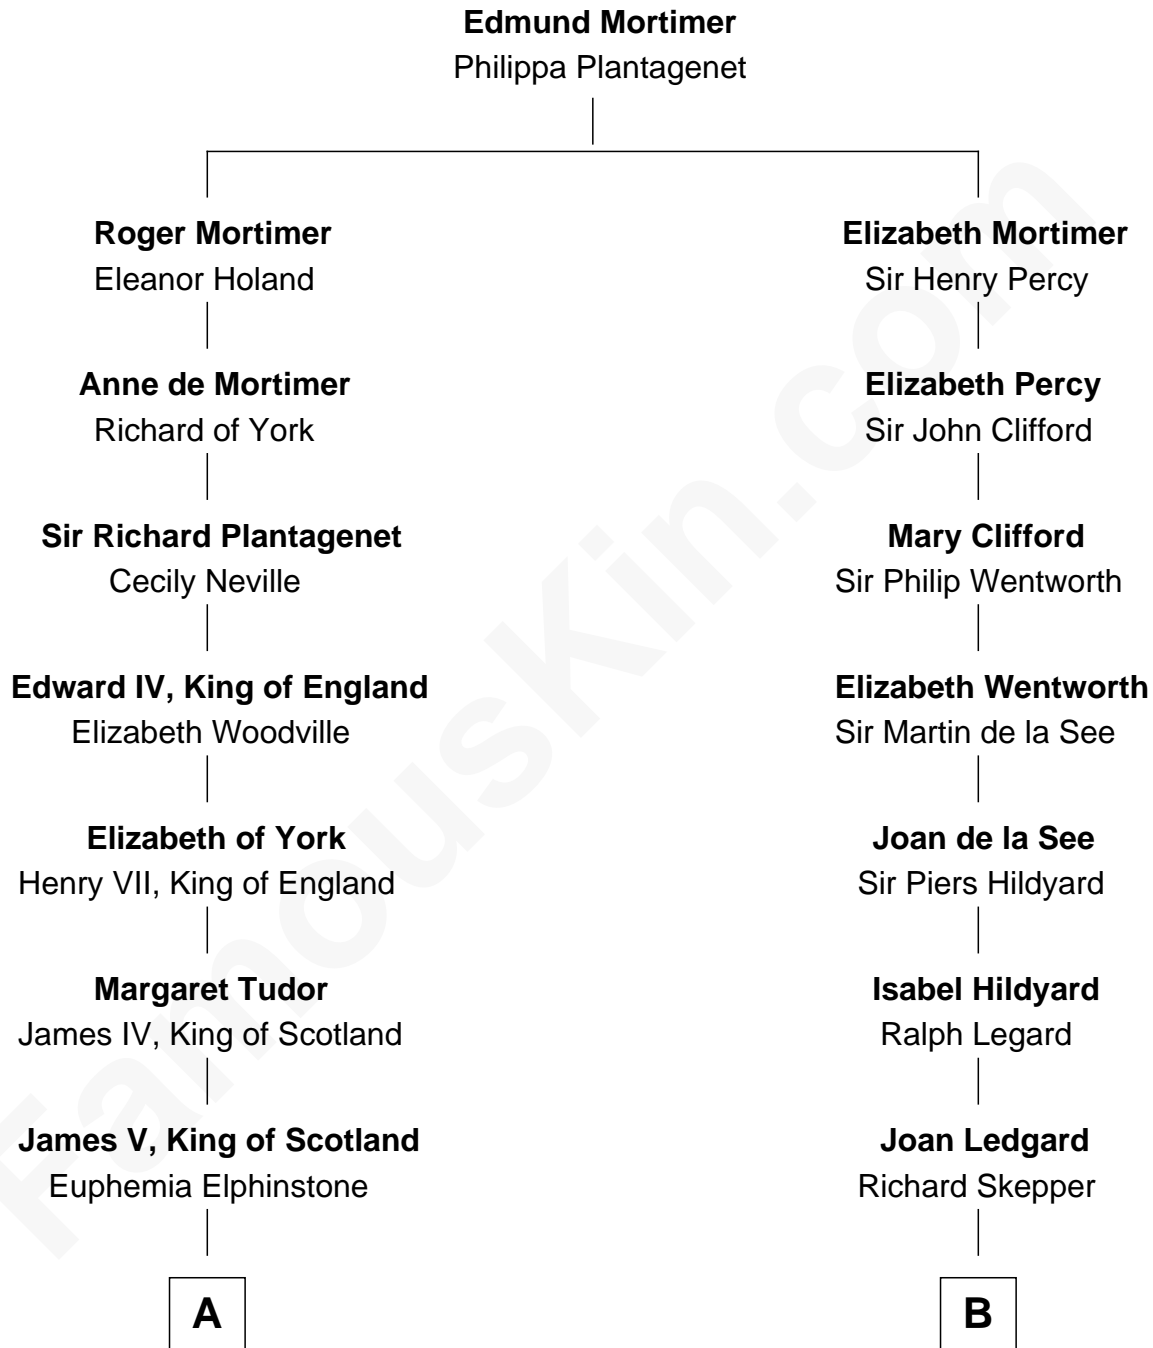

# FamousKin.com Relationship Chart of

**James Russell Lowell**

*American "Fireside" Poet*

17th cousin 1 time removed of

**Roy Rogers**

*Cowboy movie actor and singer*

C

**Mattie M. Womack**