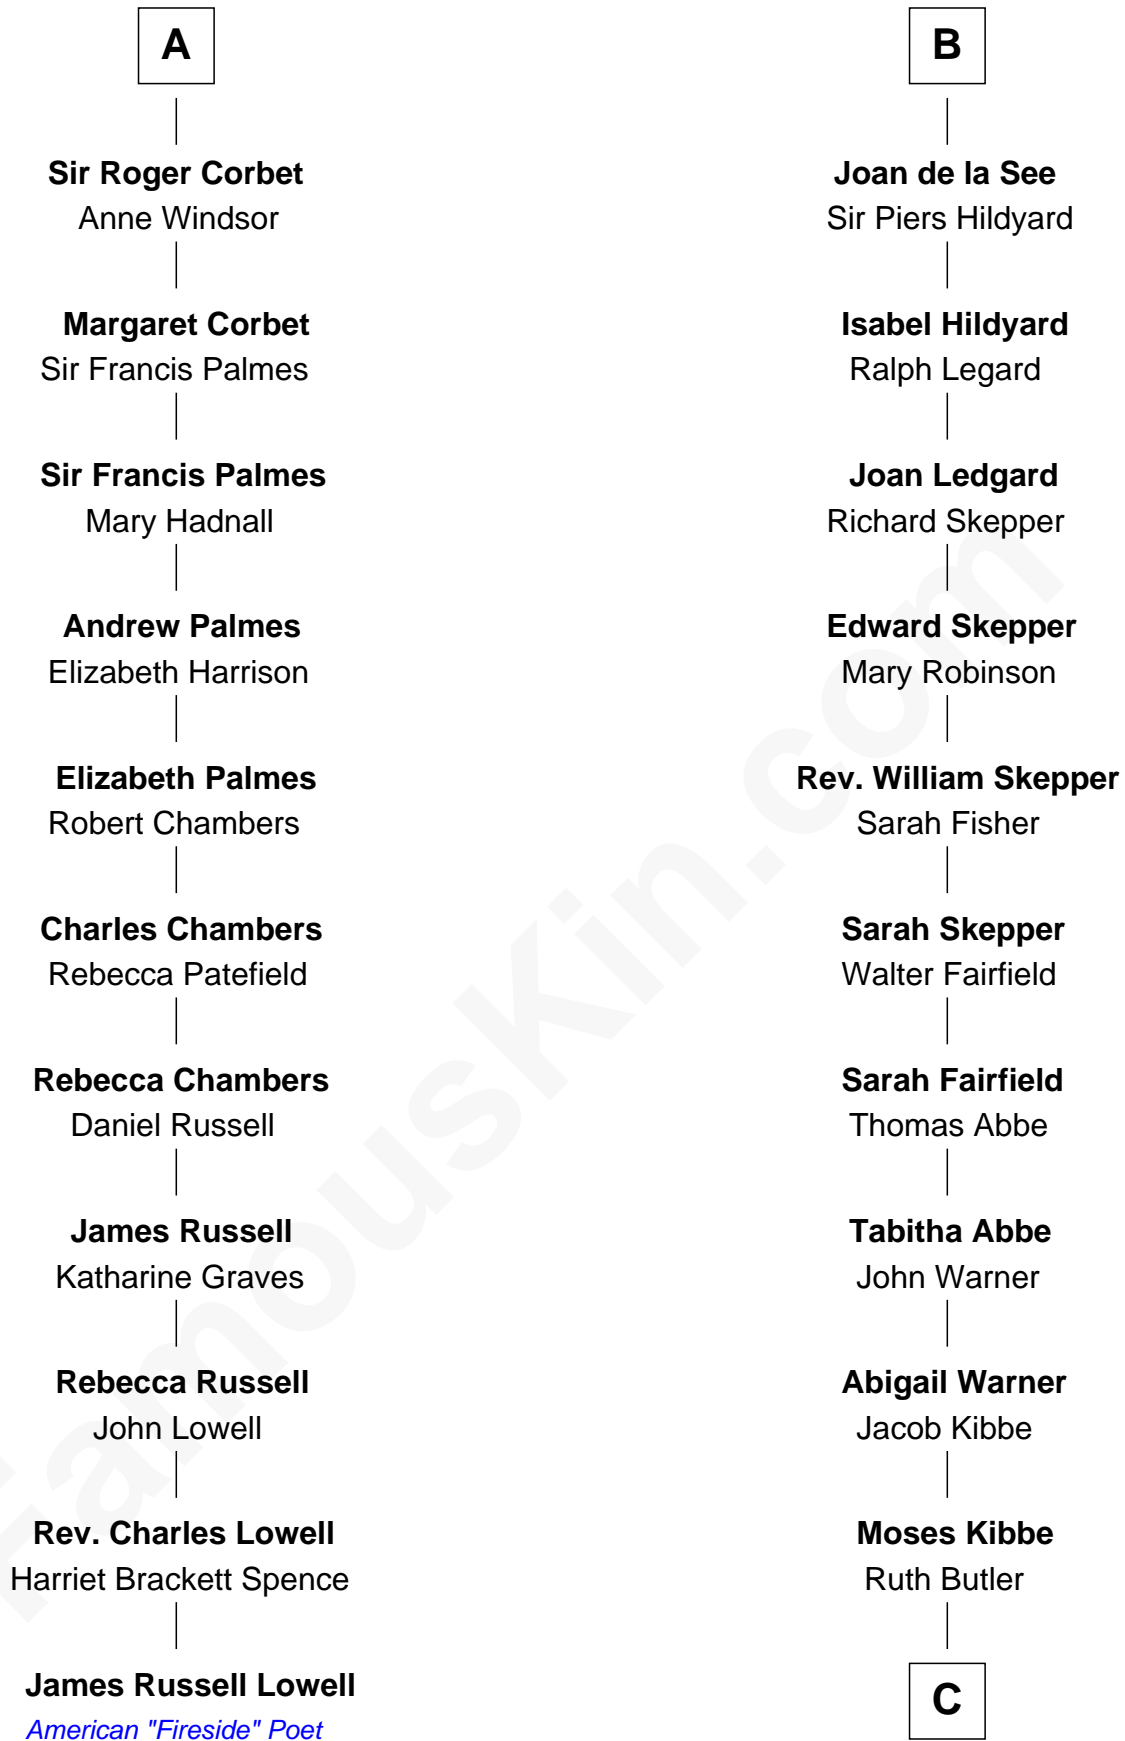

## Relationship Chart of

### James Russell Lowell

American "Fireside" Poet

17th cousin 4 times removed of

**Roy Rogers**

Cowboy movie actor and singer

**C**

**Moses Kibbe**  
Sarah Everman

**Jacintha Kibbe**  
William Womack

**Archer Womack**  
Patricia Adeline Hatchett

**Mattie M. Womack**  
Andrew E. Slye

**Roy Rogers**  
*Cowboy movie actor and singer*