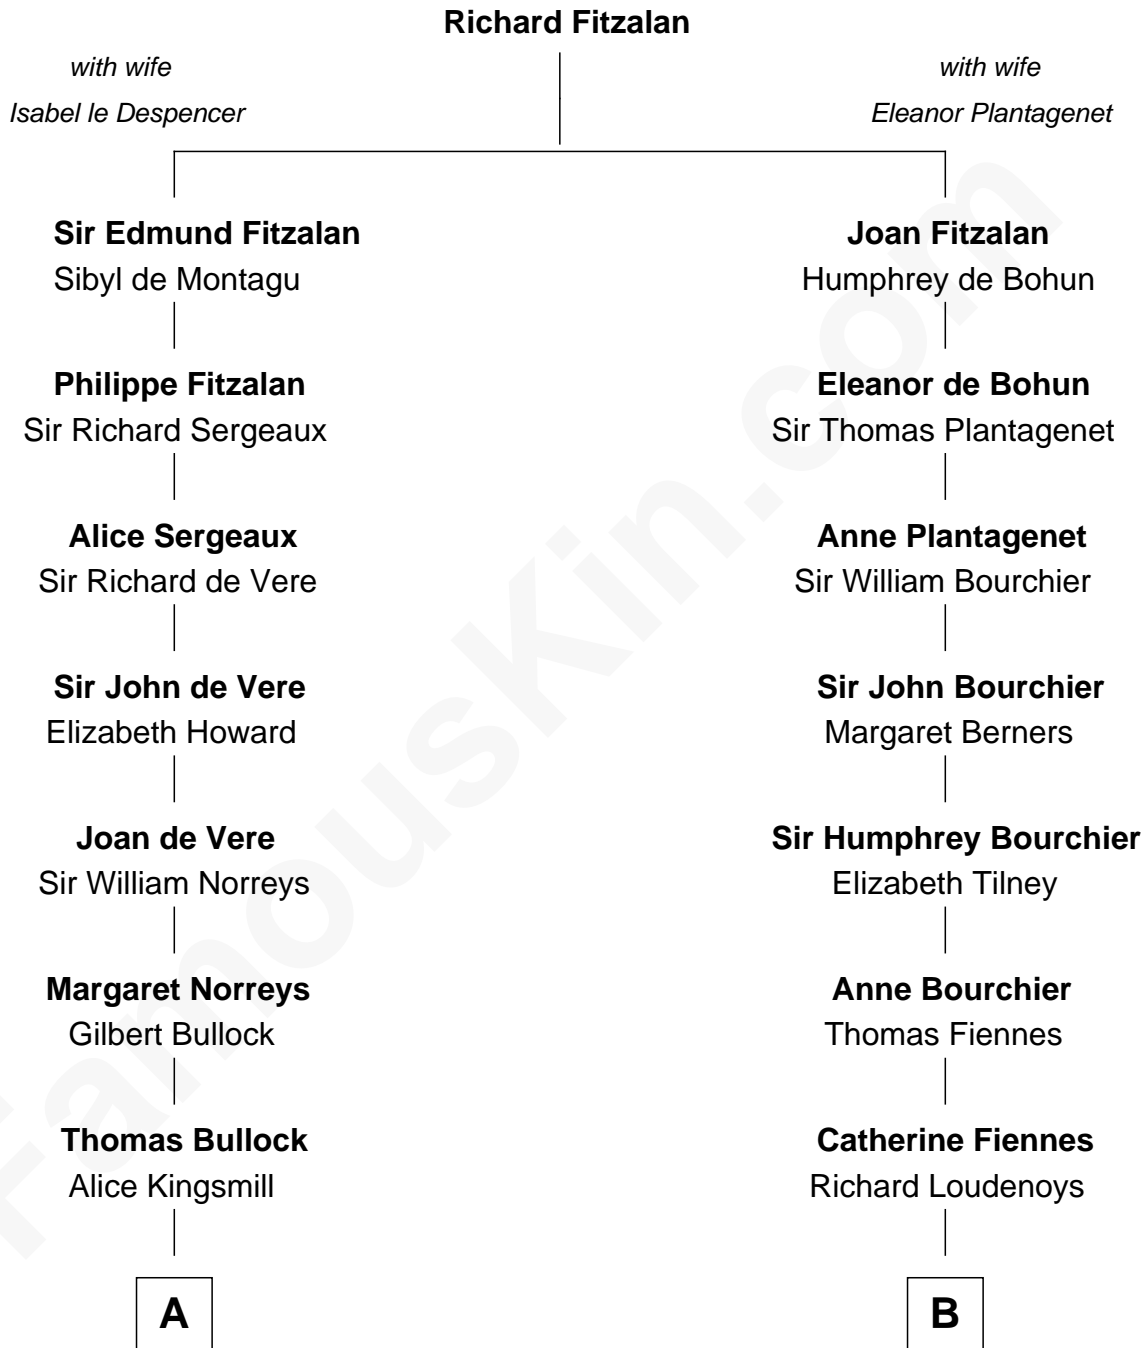

## Relationship Chart of

### James Russell Lowell

American "Fireside" Poet

16th cousin 5 times removed of

**Anne Baxter**  
Movie Actress

**C**

Rev. David Wright

Abigail Goddard

William Carey Wright