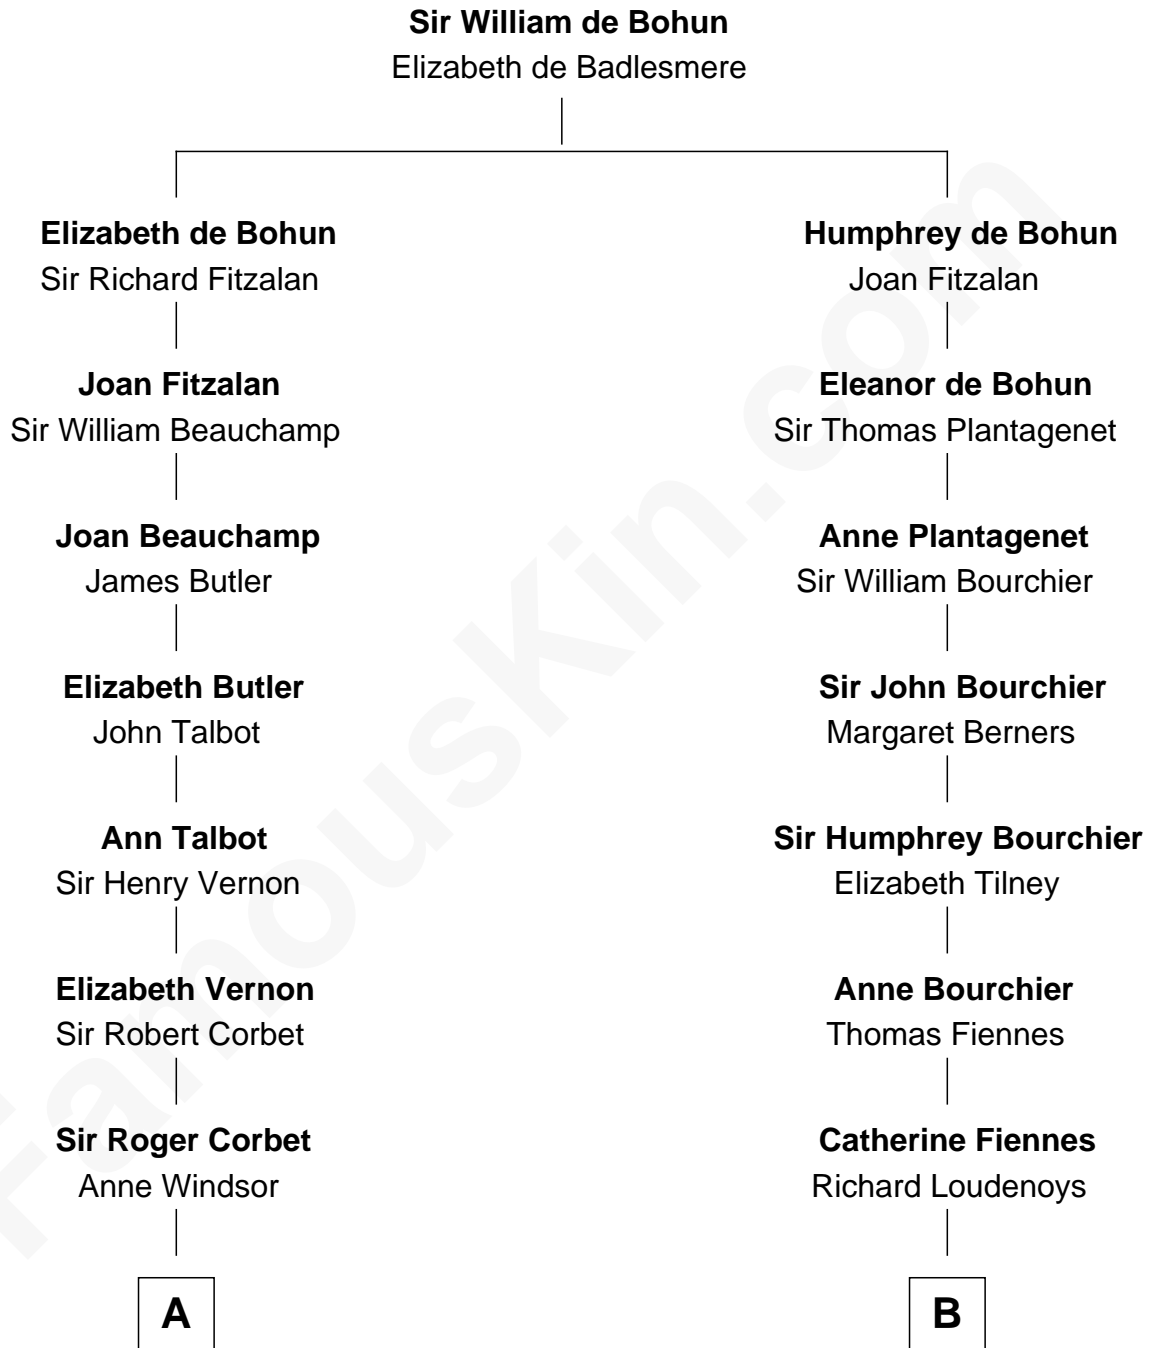

FamousKin.com
Relationship Chart of
James Russell Lowell
American "Fireside" Poet

16th cousin 5 times removed of

Anne Baxter
Movie Actress

C

Rev. David Wright

Abigail Goddard

William Carey Wright

Anna Lloyd Jones

Frank Lloyd Wright

Catherine L. Tobin

Catherine Dorothy Wright

Kenneth Stuart Baxter

Anne Baxter

Movie Actress

FamousKin.com