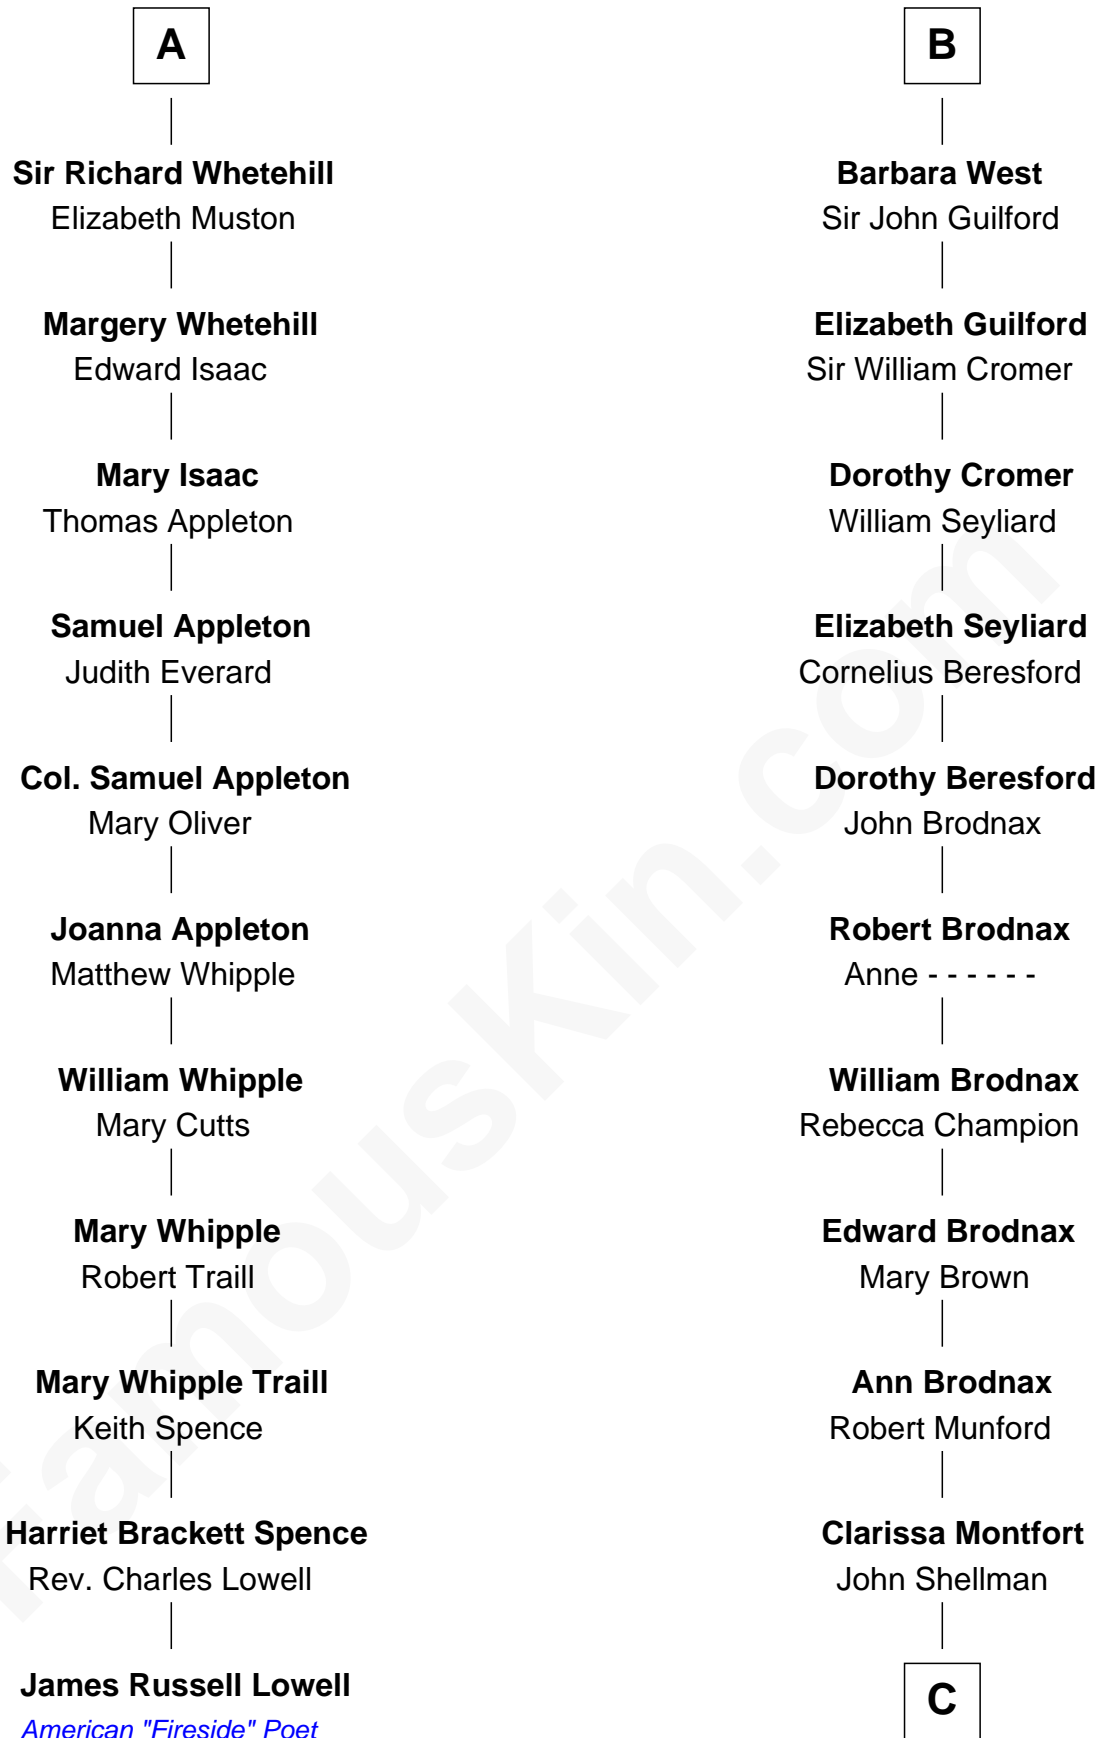

FamousKin.com
Relationship Chart of
James Russell Lowell
American "Fireside" Poet

17th cousin 4 times removed of

George H. W. Bush
41st U.S. President

C

Susan Montfort Shellman
Samuel Howard Fay

Harriet Eleanor Fay
Rev. James Smith Bush

Samuel Prescott Bush
Flora Sheldon

Prescott Sheldon Bush
Dorothy Wear Walker

George H. W. Bush
41st U.S. President

FamousKin.com