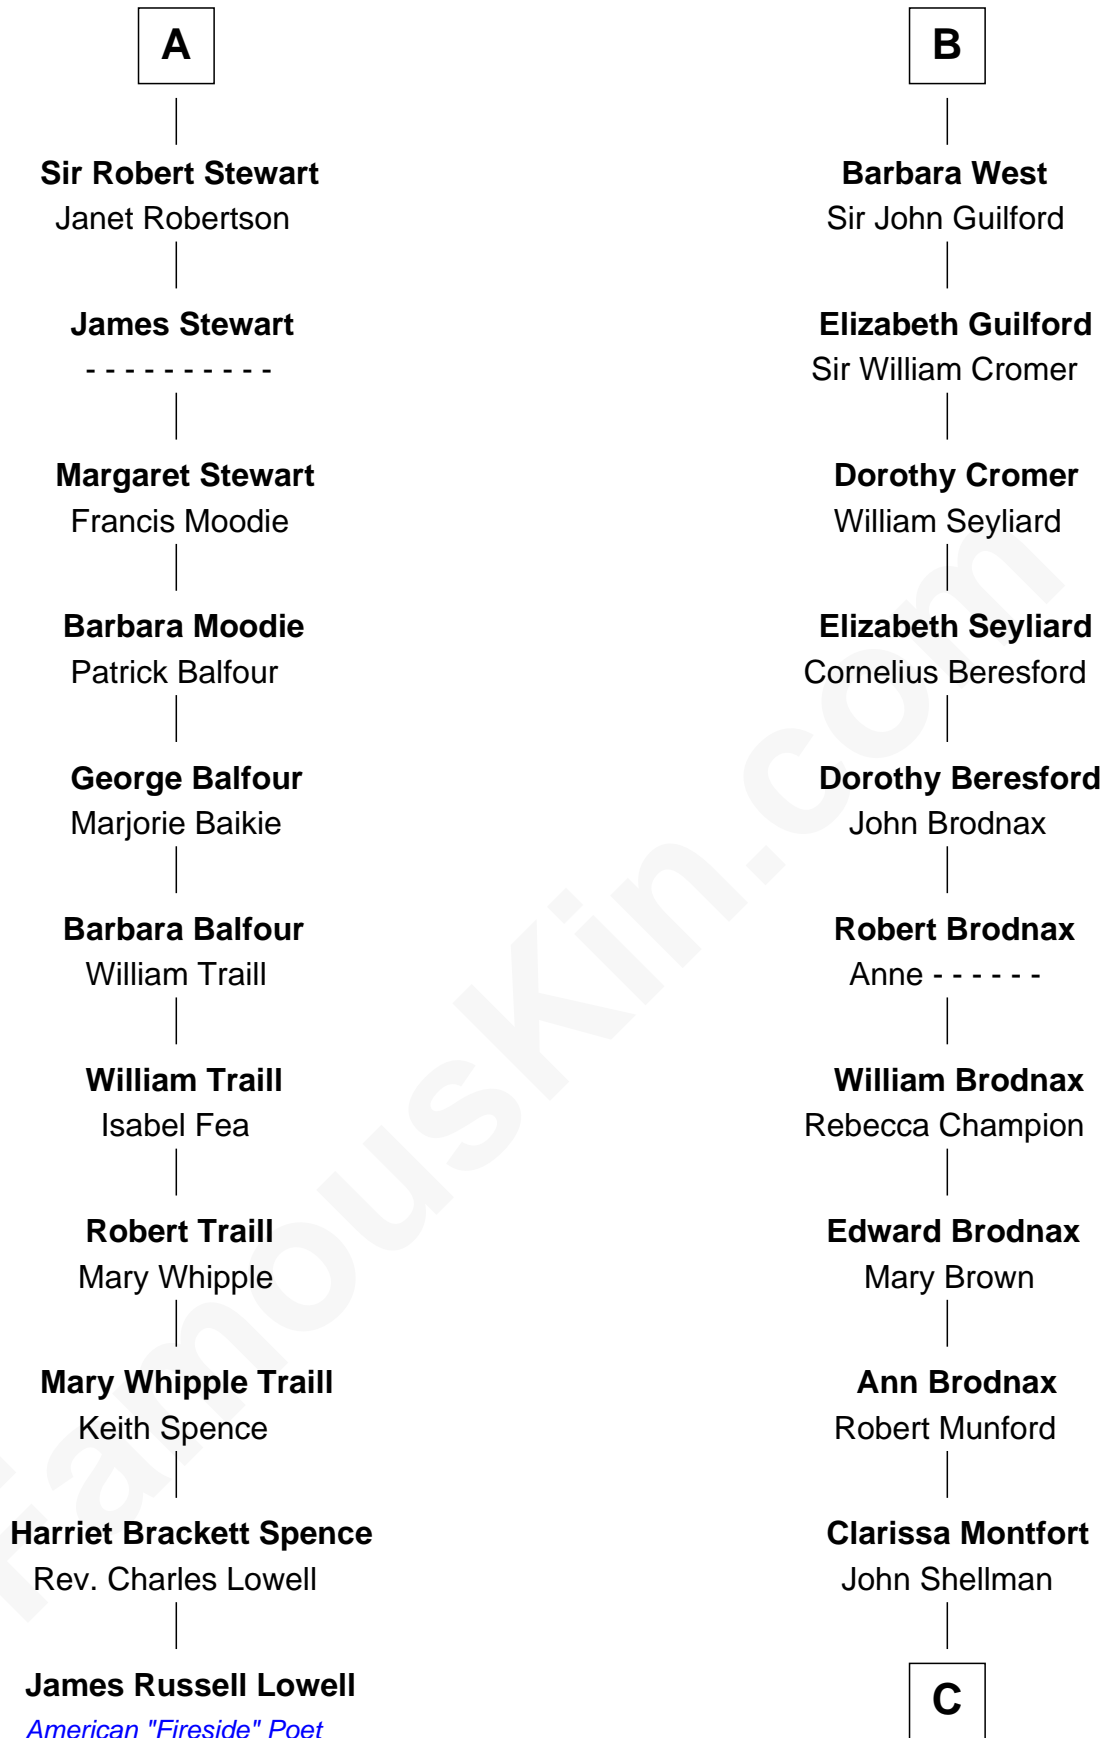

FamousKin.com
Relationship Chart of
James Russell Lowell
American "Fireside" Poet

17th cousin 4 times removed of

George H. W. Bush
41st U.S. President

C

Susan Montfort Shellman
Samuel Howard Fay

Harriet Eleanor Fay
Rev. James Smith Bush

Samuel Prescott Bush
Flora Sheldon

Prescott Sheldon Bush
Dorothy Wear Walker

George H. W. Bush
41st U.S. President

FamousKin.com