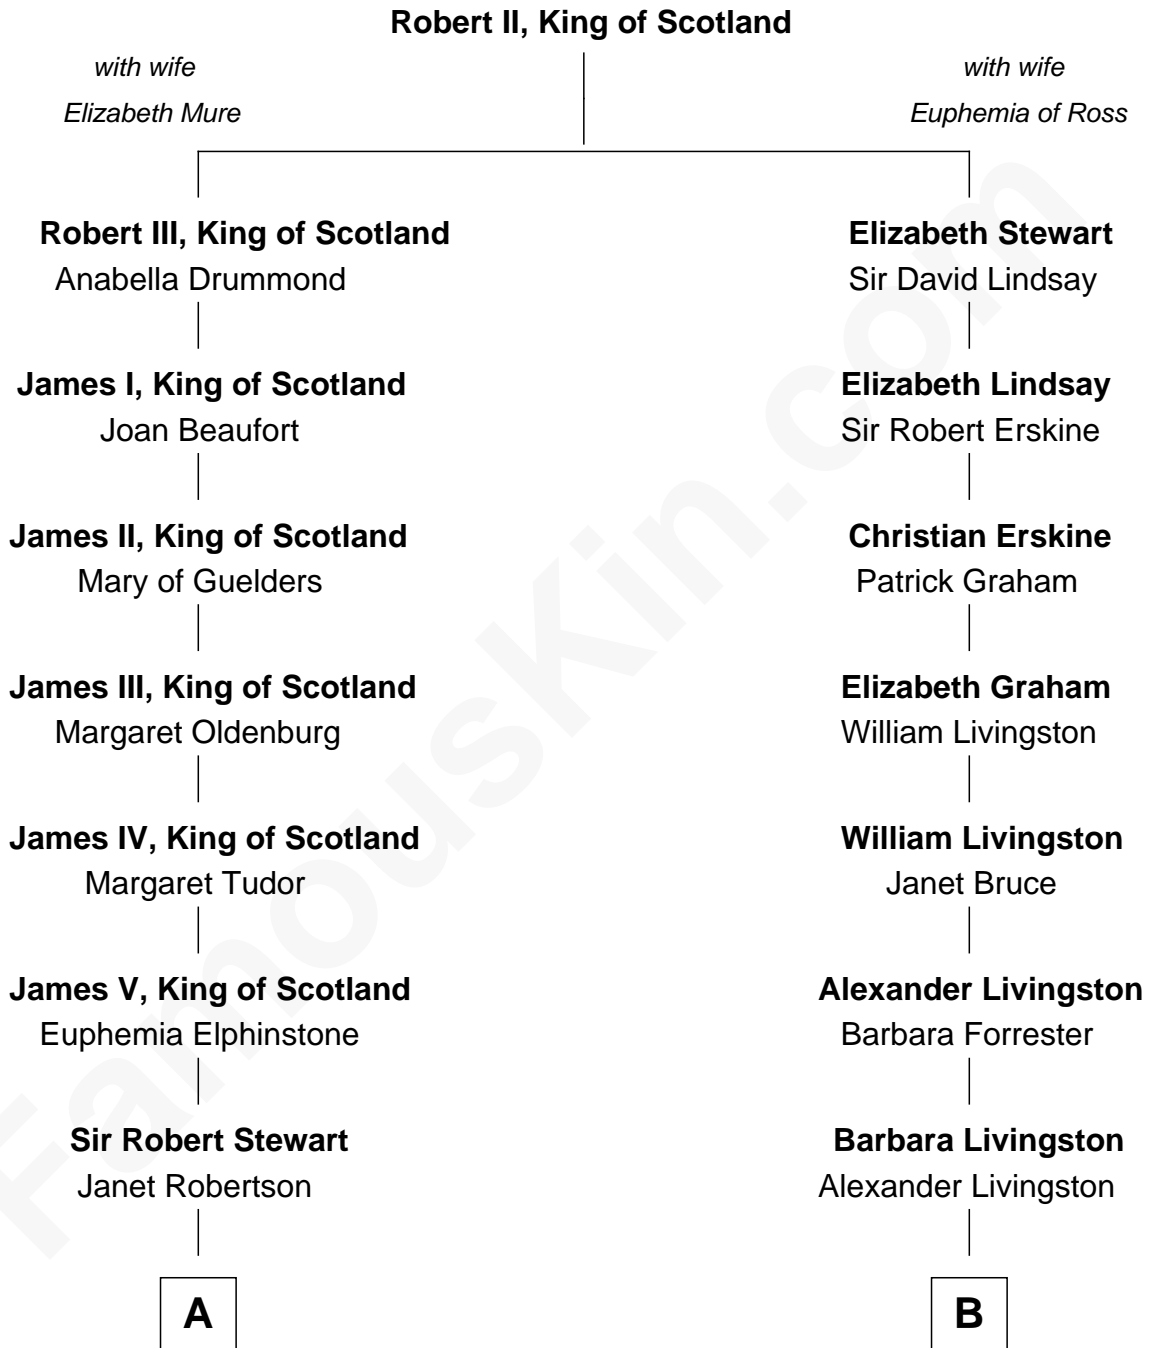

**FamousKin.com**  
**Relationship Chart of**  
**James Russell Lowell**  
*American "Fireside" Poet*

**16th cousin 2 times removed of**  
**George H. W. Bush**  
*41st U.S. President*

**C**

Prescott Sheldon Bush  
Dorothy Wear Walker

George H. W. Bush  
*41st U.S. President*

FamousKin.com