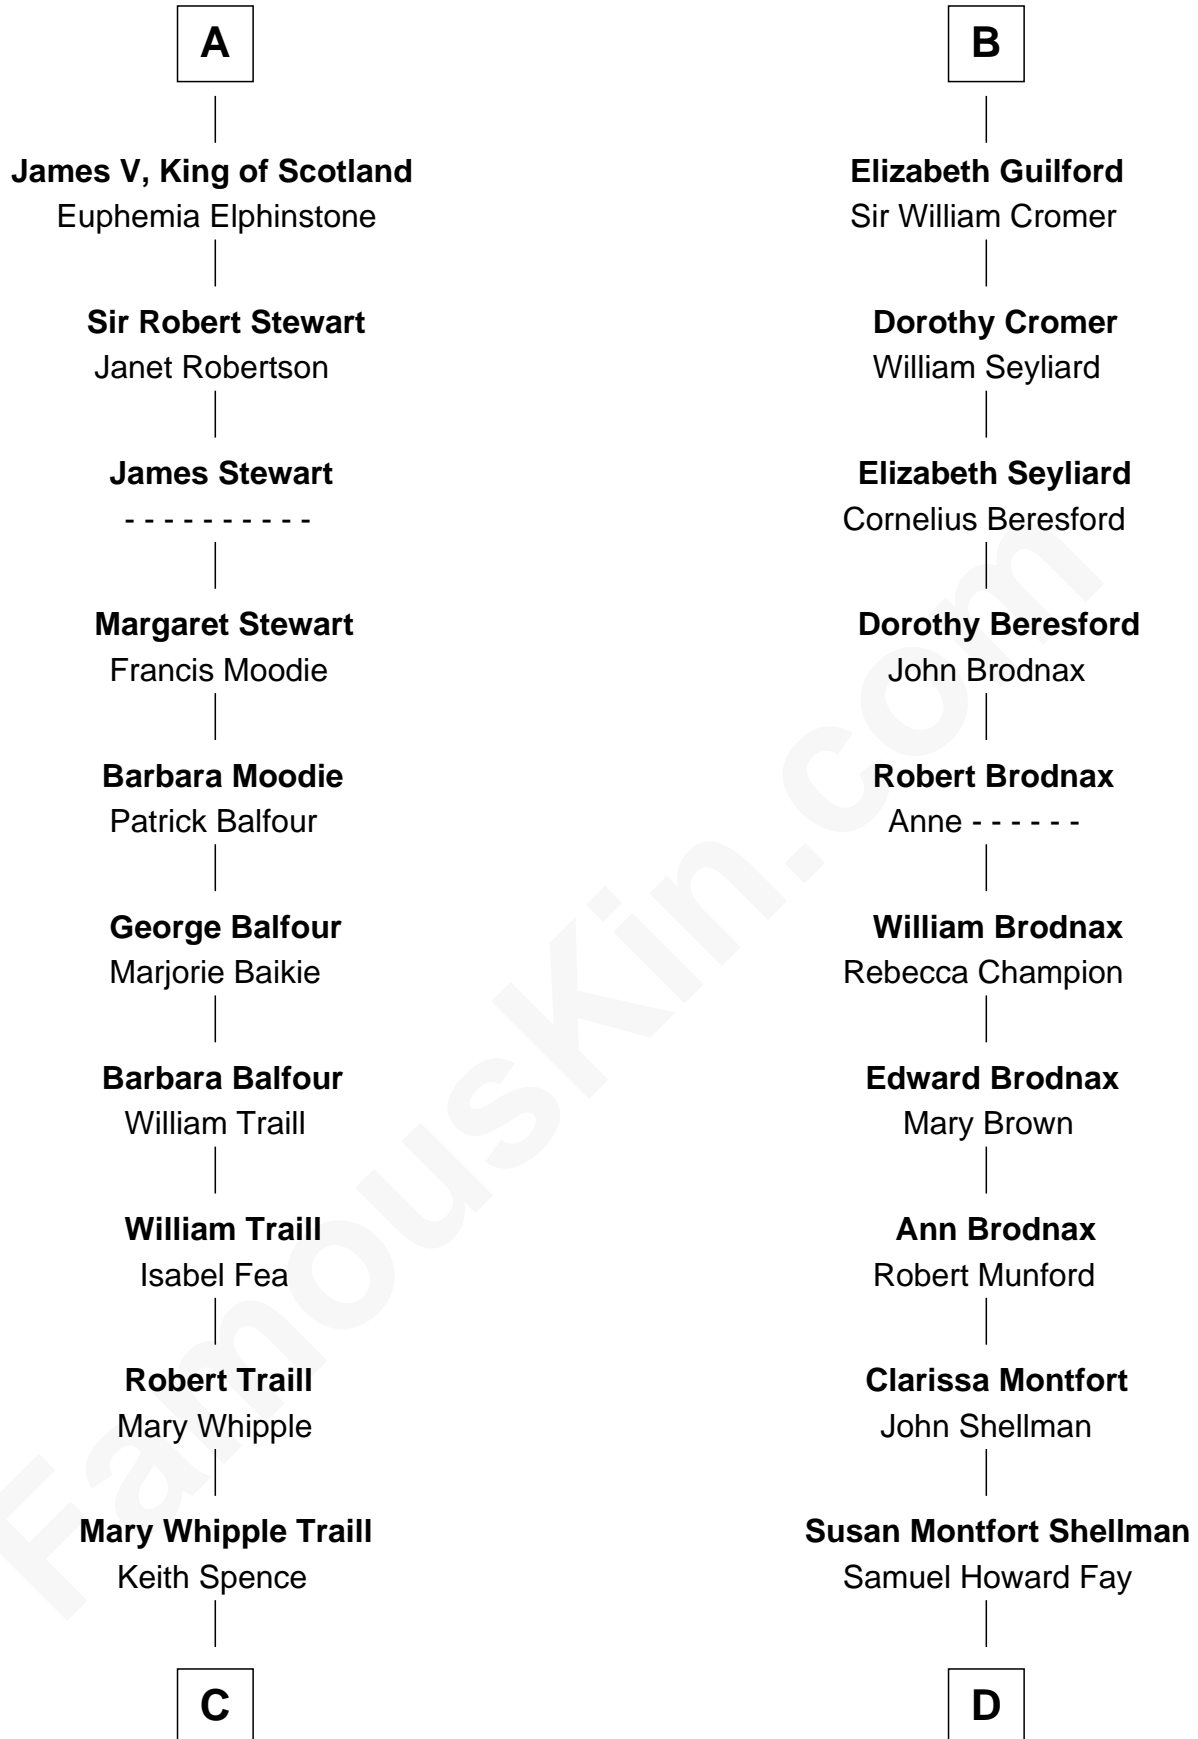

FamousKin.com

Relationship Chart of

James Russell Lowell

American "Fireside" Poet

18th cousin 2 times removed of

George H. W. Bush
41st U.S. President

Sir Robert de Holland
Maude la Zouche

C

Flora Sheldon

Prescott Sheldon Bush

Dorothy Wear Walker

George H. W. Bush

41st U.S. President

FamousKin.com