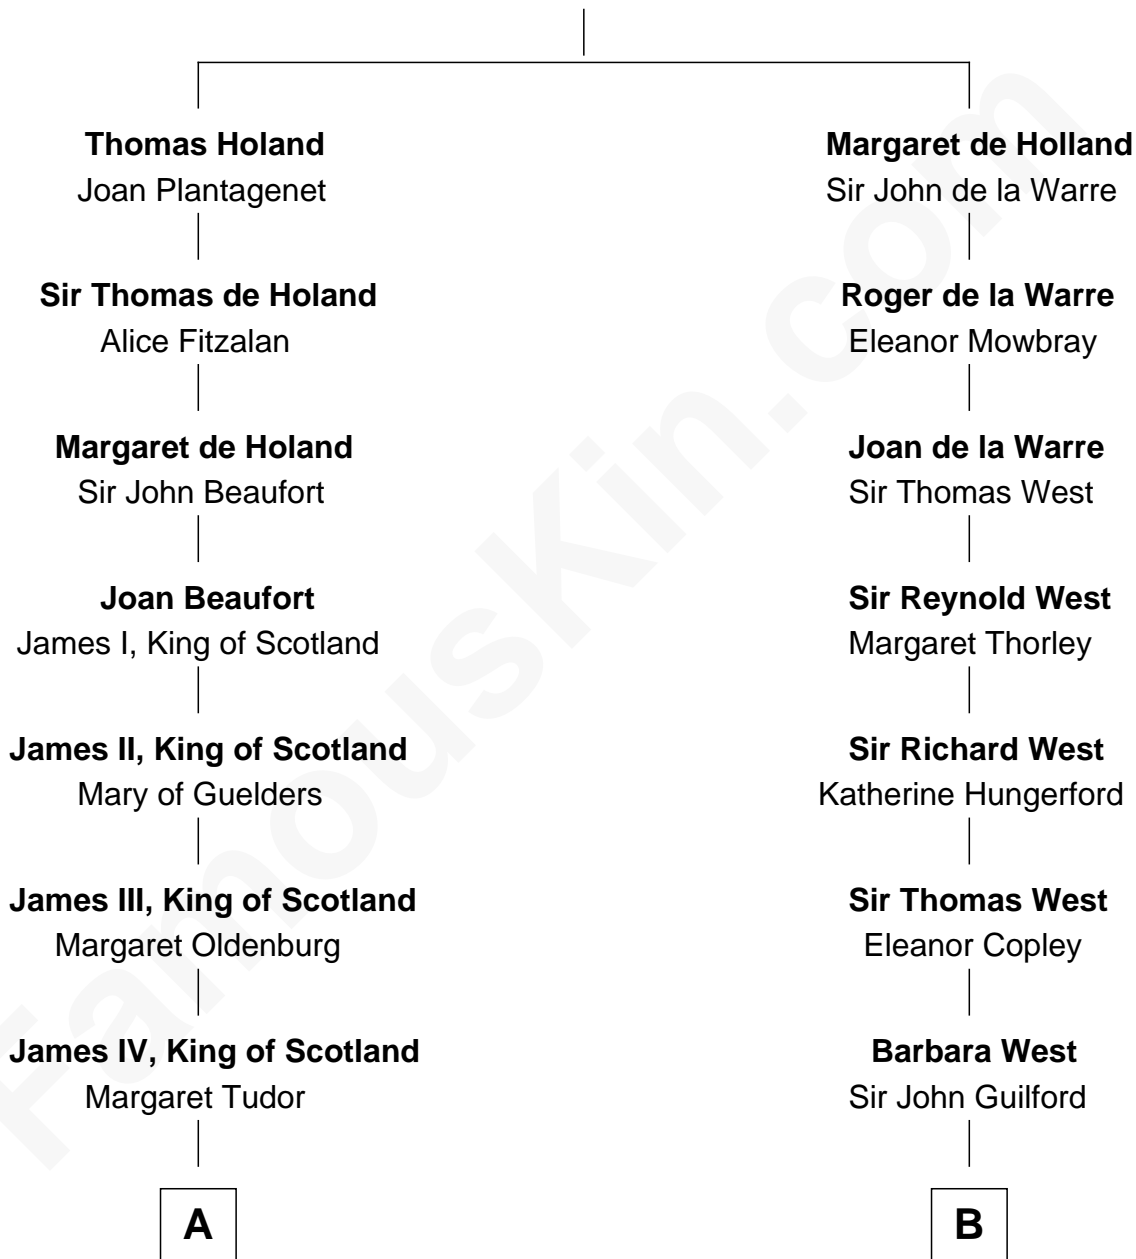

FamousKin.com

Relationship Chart of

James Russell Lowell

American "Fireside" Poet

18th cousin 2 times removed of

George H. W. Bush
41st U.S. President

Sir Robert de Holland
Maude la Zouche

C

Flora Sheldon

Prescott Sheldon Bush

Dorothy Wear Walker

George H. W. Bush

41st U.S. President

FamousKin.com