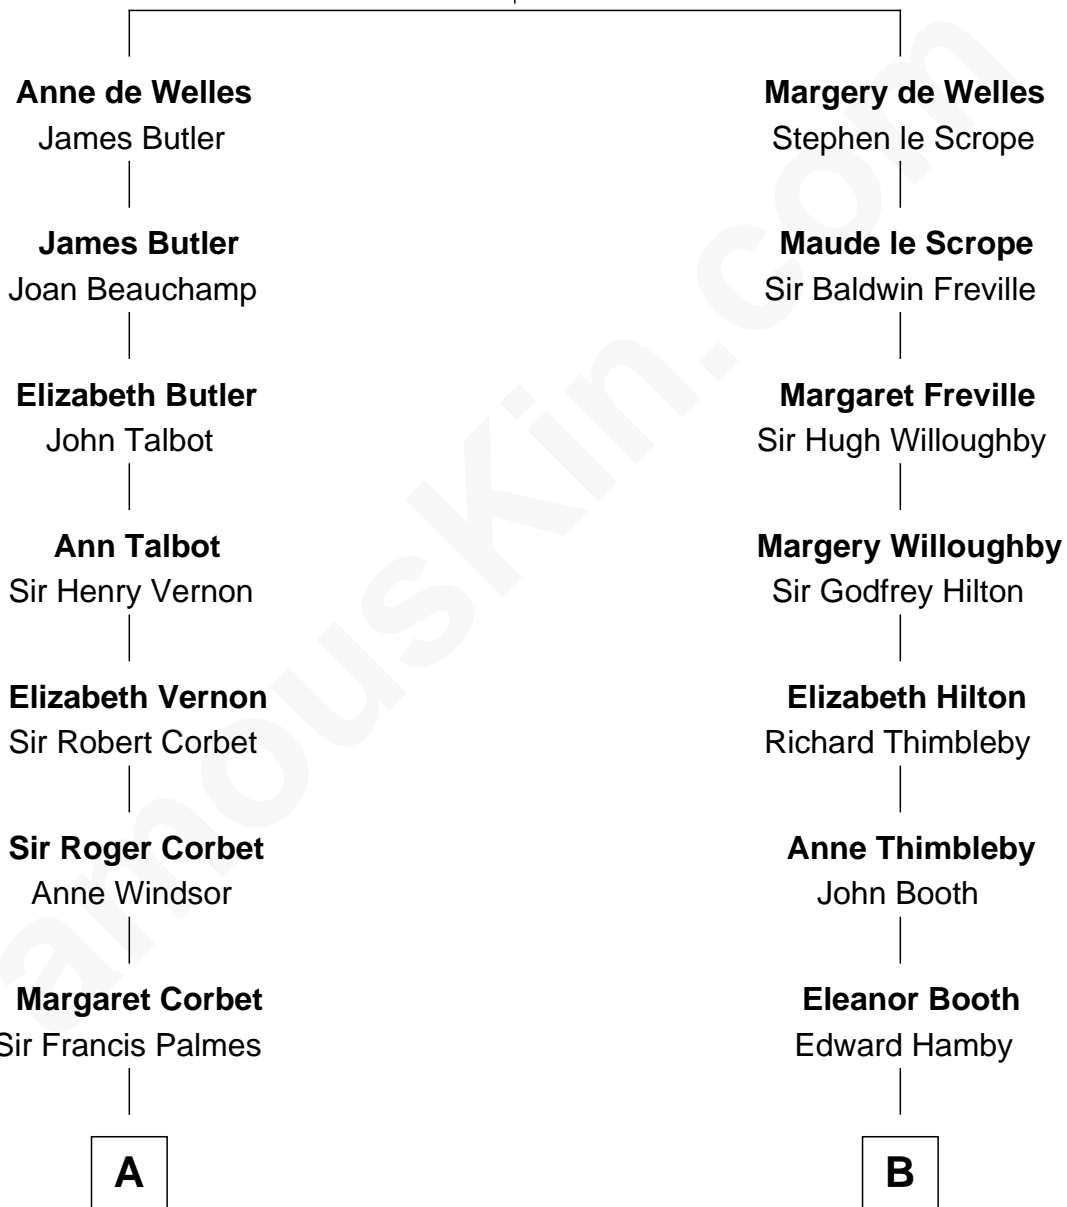

FamousKin.com
Relationship Chart of
James Russell Lowell
American "Fireside" Poet

15th cousin 5 times removed of

George H. W. Bush
41st U.S. President

John de Welles
 Maud de Roos

C

Harriet Eleanor Fay
Rev. James Smith Bush

Samuel Prescott Bush
Flora Sheldon

Prescott Sheldon Bush
Dorothy Wear Walker

George H. W. Bush
41st U.S. President

FamousKin.com