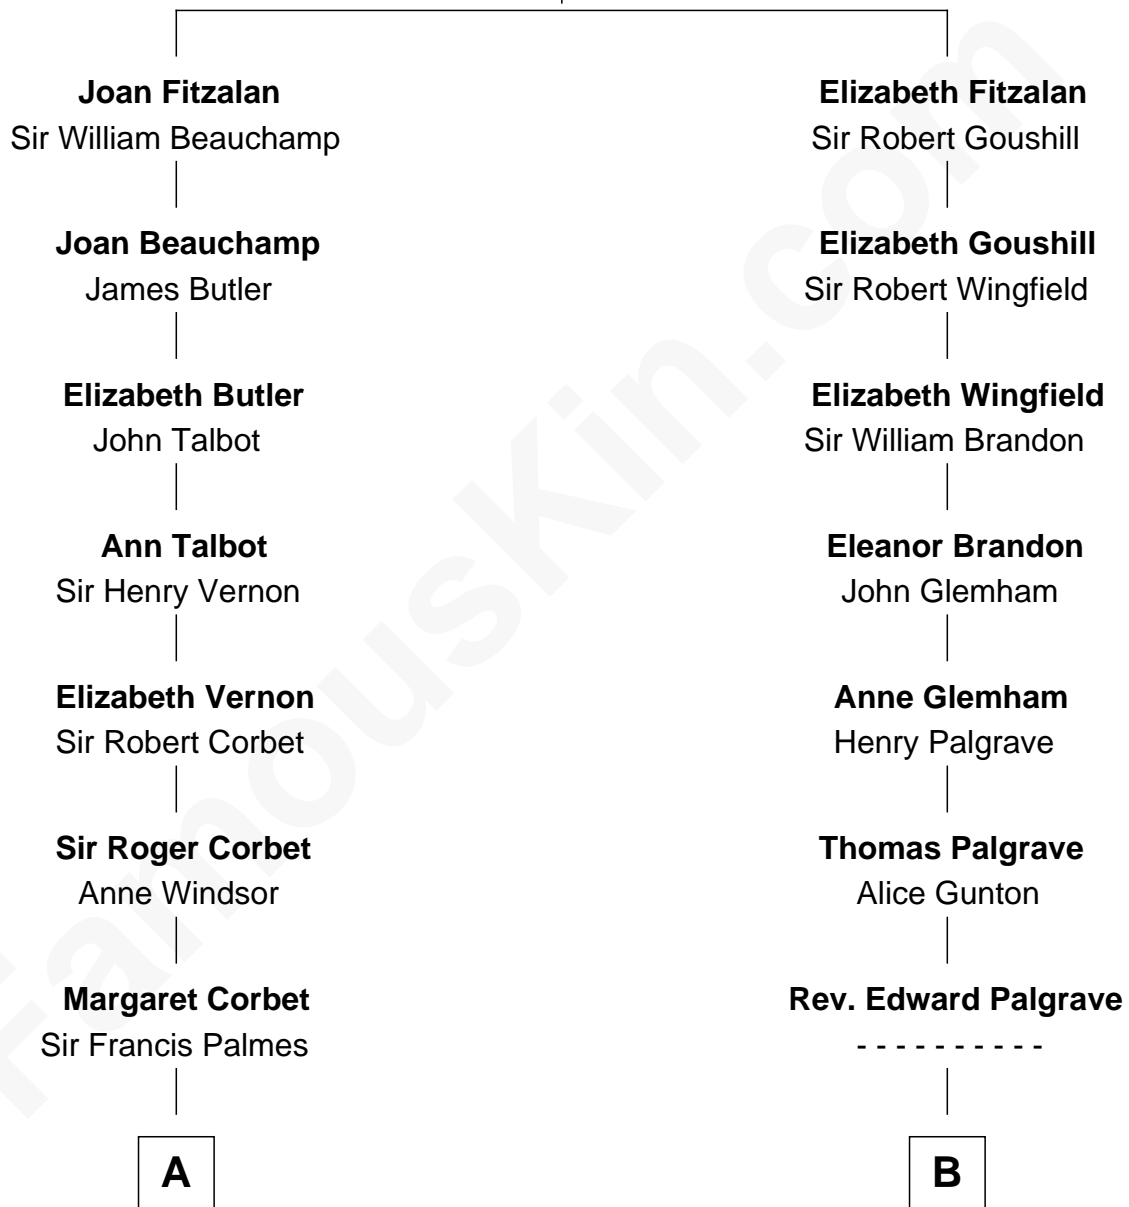

**FamousKin.com**  
**Relationship Chart of**  
**James Russell Lowell**  
*American "Fireside" Poet*

**15th cousin 4 times removed of**  
**George H. W. Bush**  
*41st U.S. President*

**Sir Richard Fitzalan**  
 Elizabeth de Bohun

**C**

**Samuel Prescott Bush**  
Flora Sheldon

**Prescott Sheldon Bush**  
Dorothy Wear Walker

**George H. W. Bush**  
*41st U.S. President*

FamousKin.com