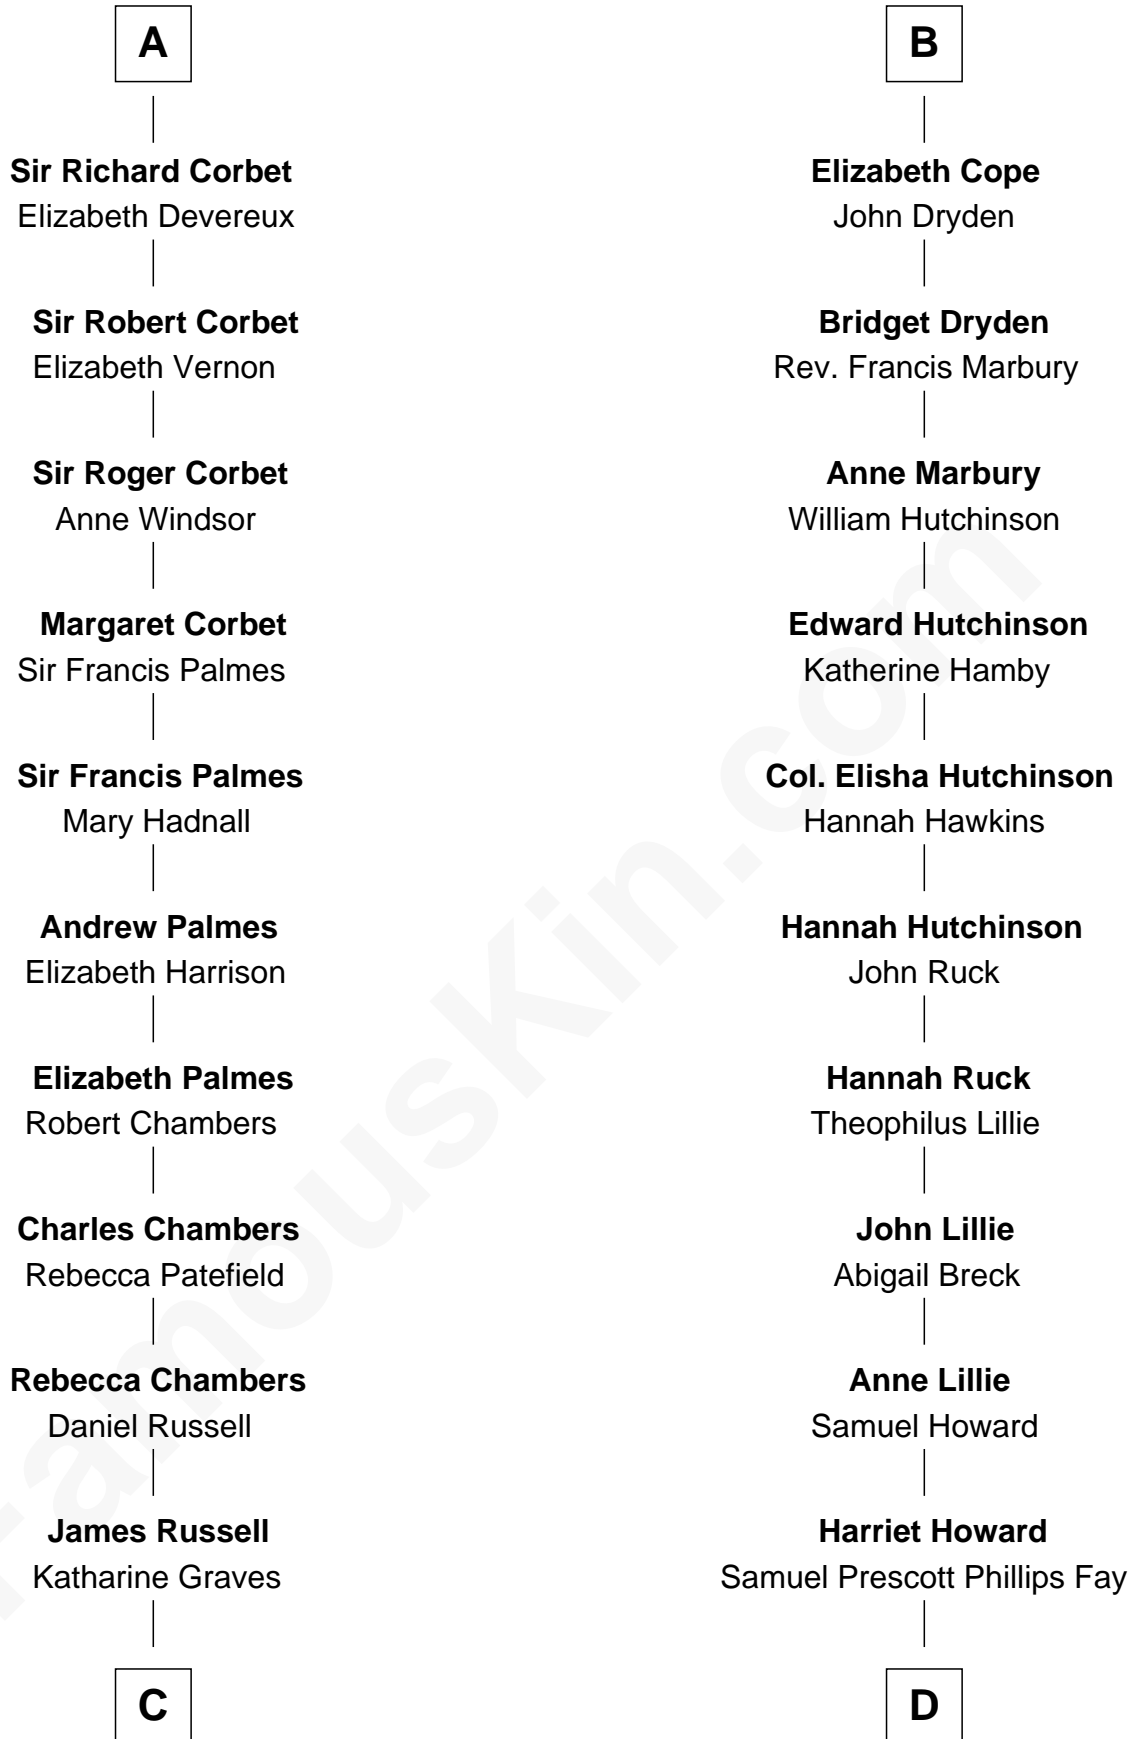

FamousKin.com
Relationship Chart of
James Russell Lowell
American "Fireside" Poet

19th cousin 2 times removed of

George H. W. Bush
41st U.S. President

Sir Gilbert Talbot
Pernel le Boteler

Elizabeth Talbot
Sir Henry de Grey

Richard Grey
Blanche de la Vache

Alice Grey
Sir William Burley

Elizabeth Burley
Sir John Hopton

Sir Walter Hopton
Joan Mortimer

Sir Thomas Hopton
Eleanor Lucy

Elizabeth Hopton
Sir Roger Corbet

A

Sir Richard Talbot
Ankaret le Strange

Mary Talbot
Sir Thomas Greene

Sir Thomas Greene
Phillippa Ferrers

Elizabeth Greene
William Raleigh

Sir Edward Raleigh
Margaret Verney

Sir Edward Raleigh
Anne Chamberlayne

Bridget Raleigh
Sir John Cope

B

C

Prescott Sheldon Bush
Dorothy Wear Walker

George H. W. Bush
41st U.S. President