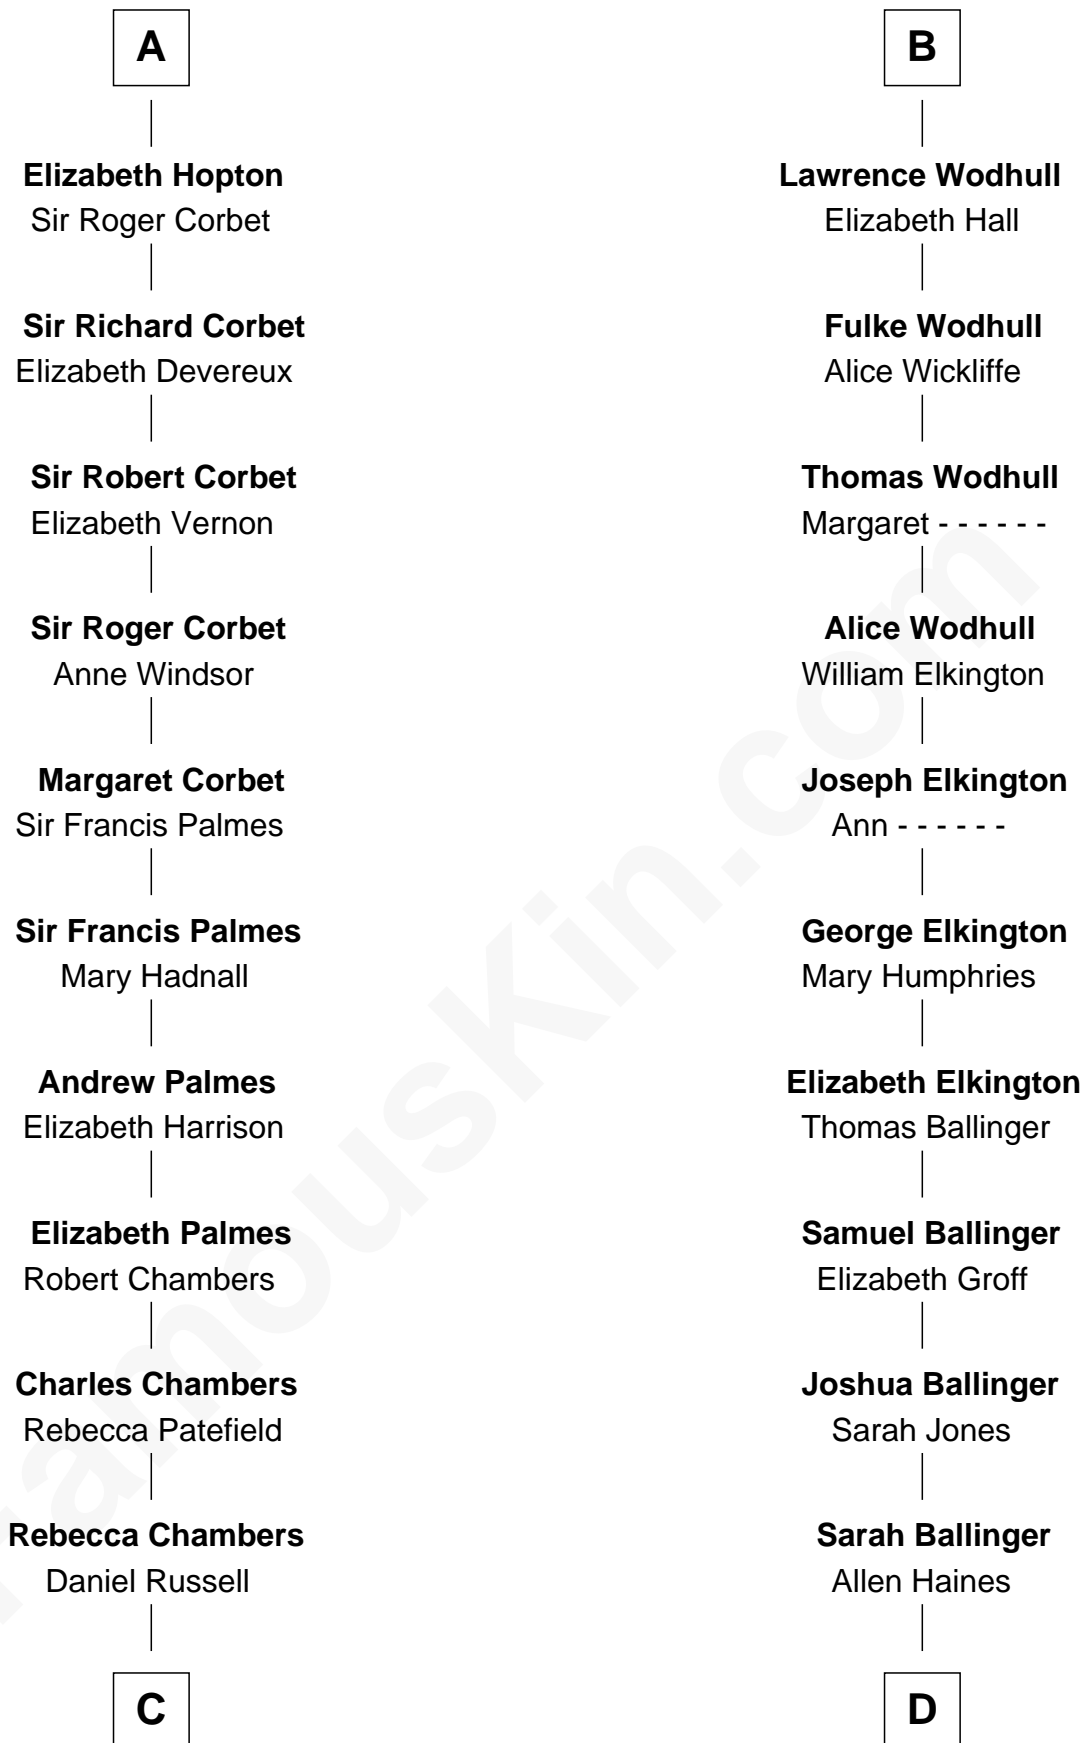

**FamousKin.com**  
**Relationship Chart of**  
**James Russell Lowell**  
*American "Fireside" Poet*

20th cousin 1 time removed of

**Barbara (Pierce) Bush**  
*First Lady of President George H.W. Bush*