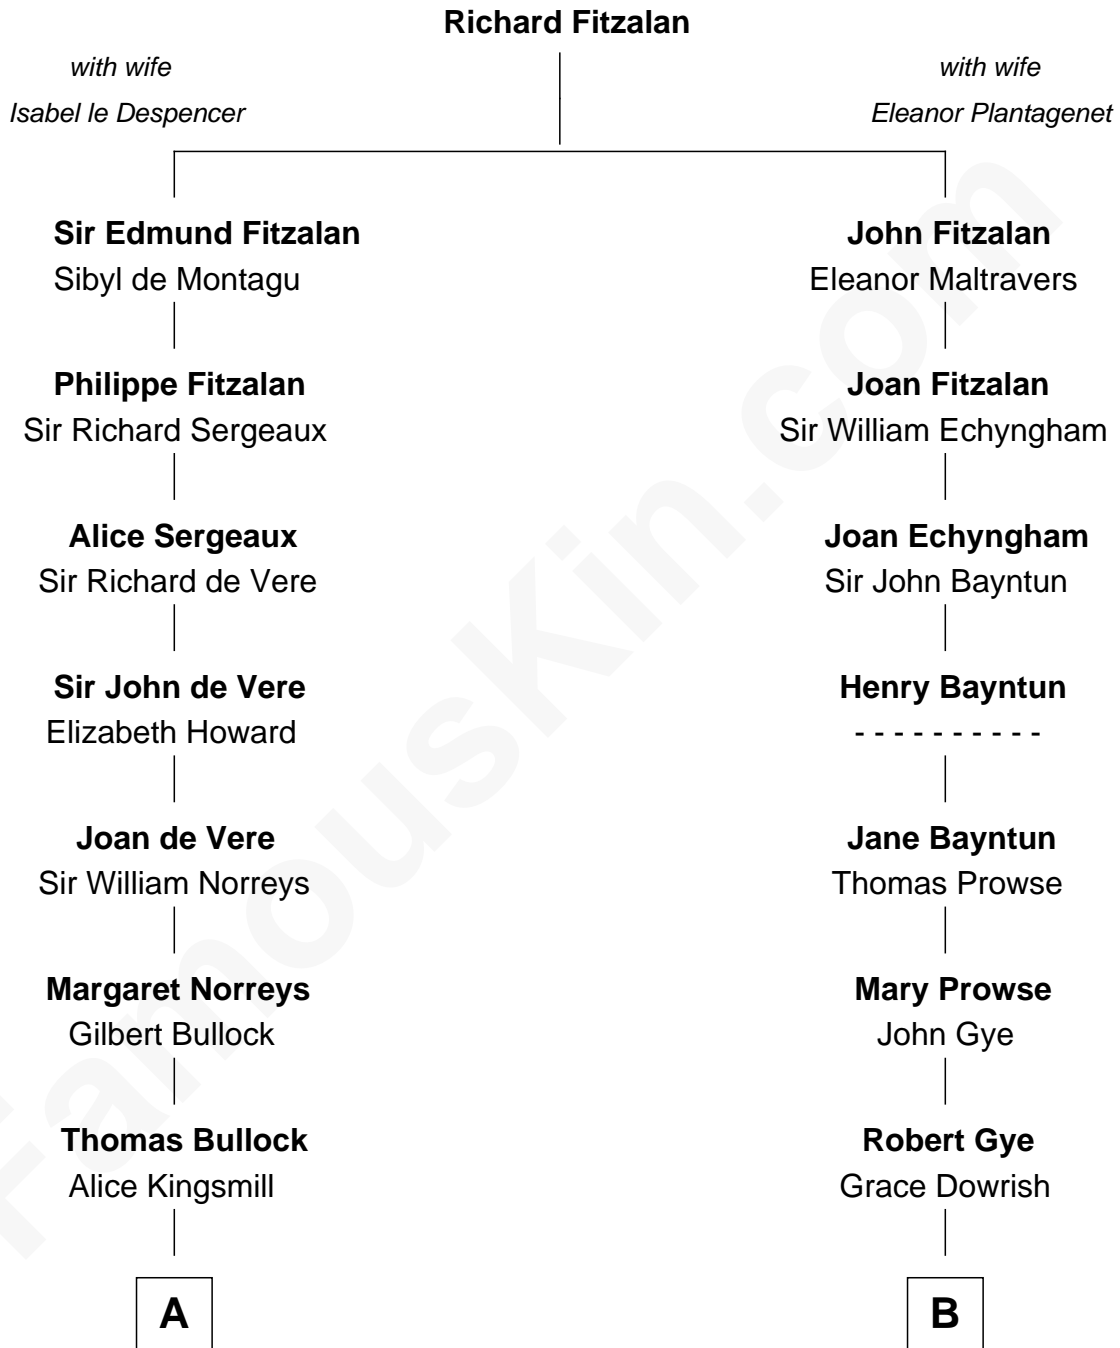

FamousKin.com
Relationship Chart of
James Russell Lowell
American "Fireside" Poet

16th cousin 2 times removed of
Barbara (Pierce) Bush
First Lady of President George H.W. Bush

C

Marvin Pierce
Pauline Robinson

Barbara (Pierce) Bush
First Lady of George H.W. Bush

FamousKin.com