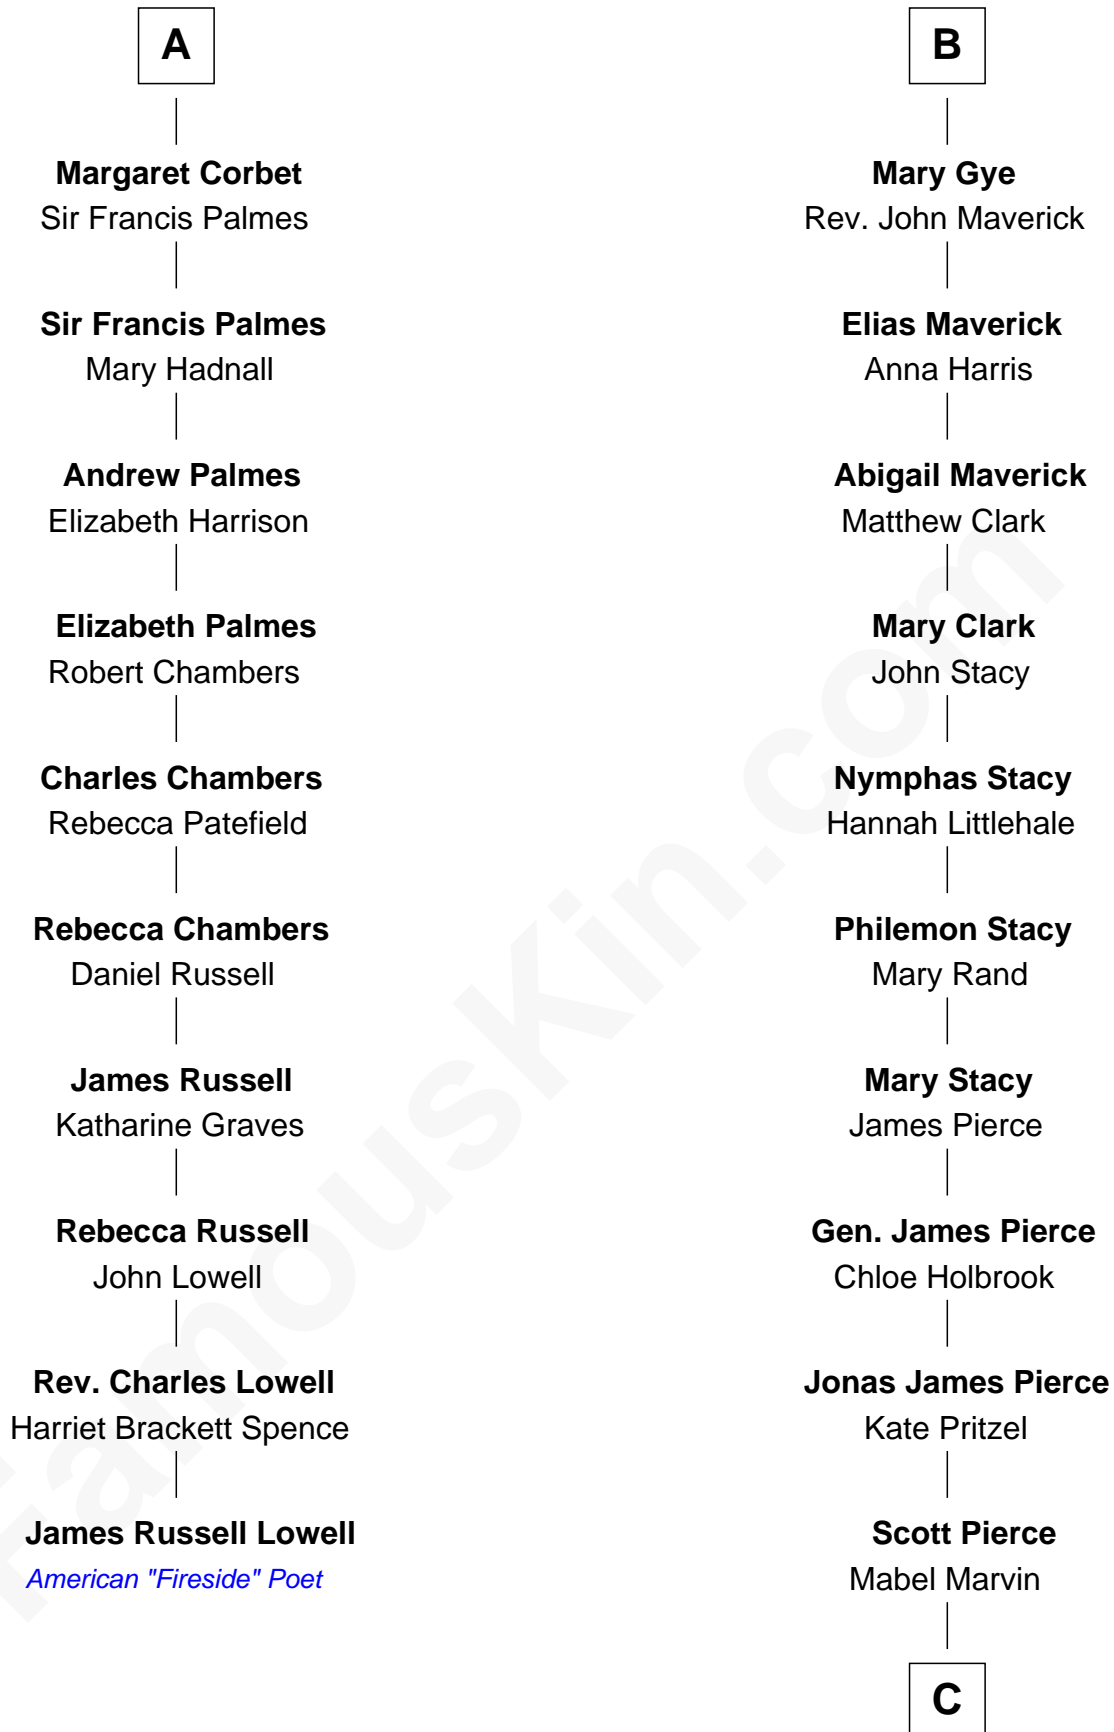

**FamousKin.com**  
**Relationship Chart of**  
**James Russell Lowell**  
*American "Fireside" Poet*

16th cousin 2 times removed of

**Barbara (Pierce) Bush**  
*First Lady of President George H.W. Bush*

C

Marvin Pierce  
Pauline Robinson

Barbara (Pierce) Bush  
*First Lady of George H.W. Bush*

FamousKin.com