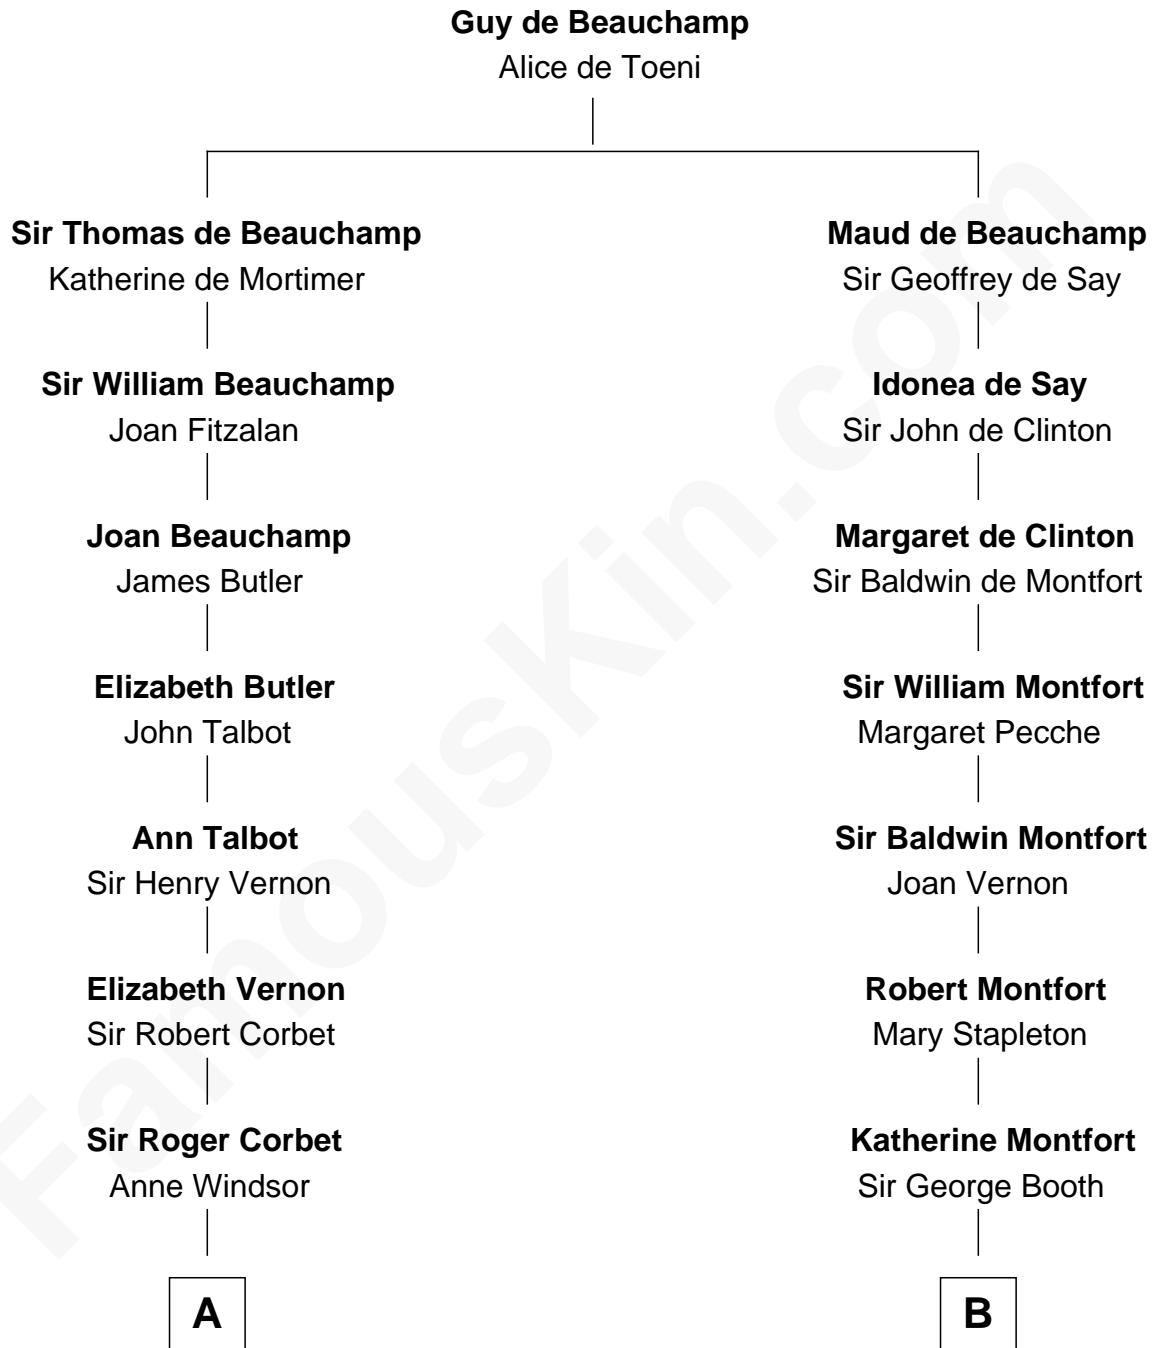

FamousKin.com
Relationship Chart of
James Russell Lowell
American "Fireside" Poet

16th cousin 5 times removed of

Barbara (Pierce) Bush
First Lady of President George H.W. Bush

C

Samuel Ross Marvin

Julia Ann Place

Jerome Place Marvin

Martha Ann Stokes

Mabel Marvin

Scott Pierce

Marvin Pierce

Pauline Robinson

Barbara (Pierce) Bush

First Lady of George H.W. Bush